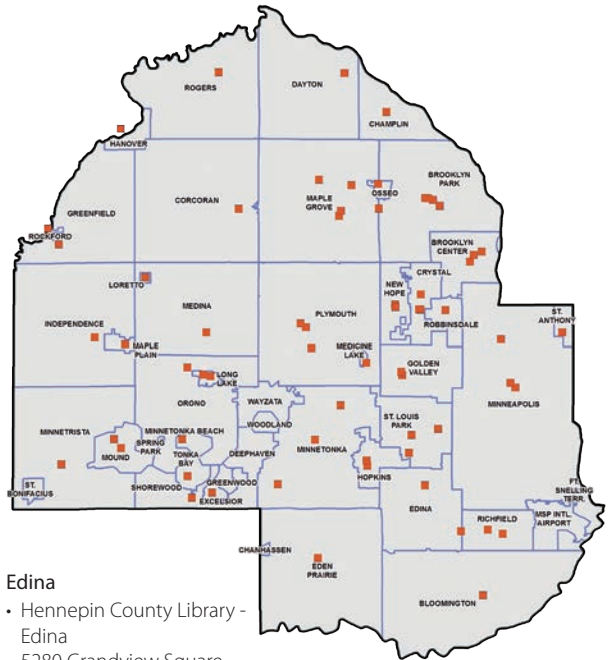

Brooklyn Park

- Brooklyn Park Library
8600 Zane Avenue North
- Brooklyn Park City Hall
5200 85th Avenue North
- City of Brooklyn Park- Operations & Maintenance
8300 Nobel Avenue North
- City of Brooklyn Park- Recreation and Parks Department
5600 85th Ave. N.
- Hennepin County Drop-off Facility
8100 Jefferson Highway

Champlin

- Champlin City Hall
11955 Champlin Drive
- Hennepin County Library - Champlin
12154 Ensign Ave. N.

Corcoran

- Corcoran City Hall
8200 County Road 116

Crystal

- Hennepin County Library - Rockford Road
6401 42nd Avenue North

Dayton

- Dayton City Hall
12260 S. Diamond Lake Road

Eden Prairie

- Eden Prairie City Center
8080 Mitchell Road

Edina

- Hennepin County Library - Edina
5280 Grandview Square
- Hennepin County Library - Southdale
7001 York Avenue South

Excelsior

- Hennepin County Library - Excelsior
343 Third Street

Golden Valley

- Golden Valley City Hall
7800 Golden Valley Road
- Hennepin County Library - Golden Valley
830 Winnetka Avenue North

Greenfield