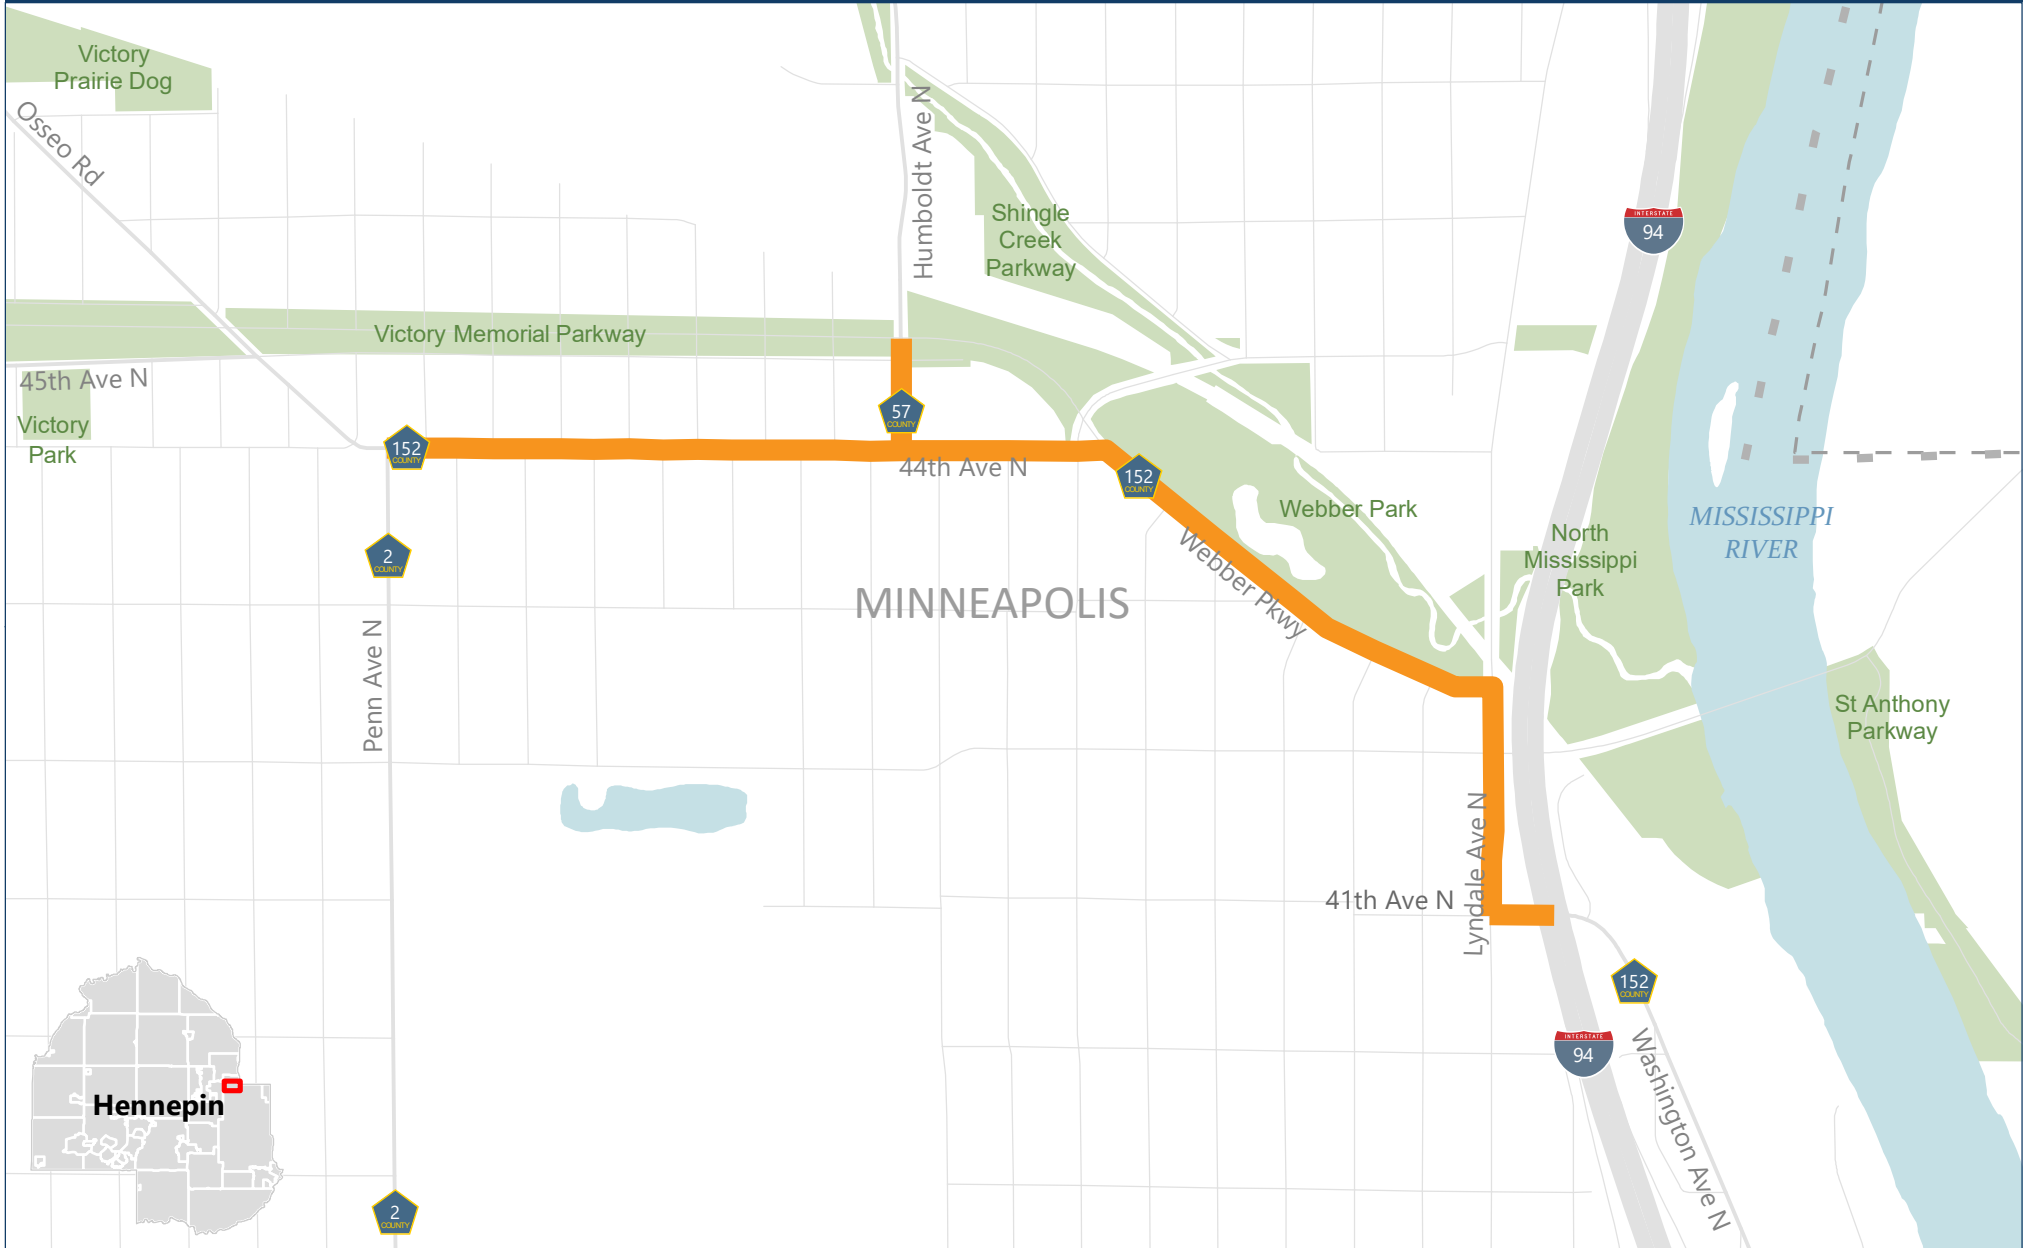

Webber Parkway (County Road 152)

Reconstruction from Penn Avenue (County Road 2) to 41st Avenue in Minneapolis

HENNEPIN COUNTY
MINNESOTA

Disclaimer: This map (i) is furnished "AS IS" with no representation as to completeness or accuracy; (ii) is furnished with no warranty of any kind; and (iii) is not suitable for legal, engineering or surveying purposes. Hennepin County shall not be liable for any damage, injury or loss resulting from this map.