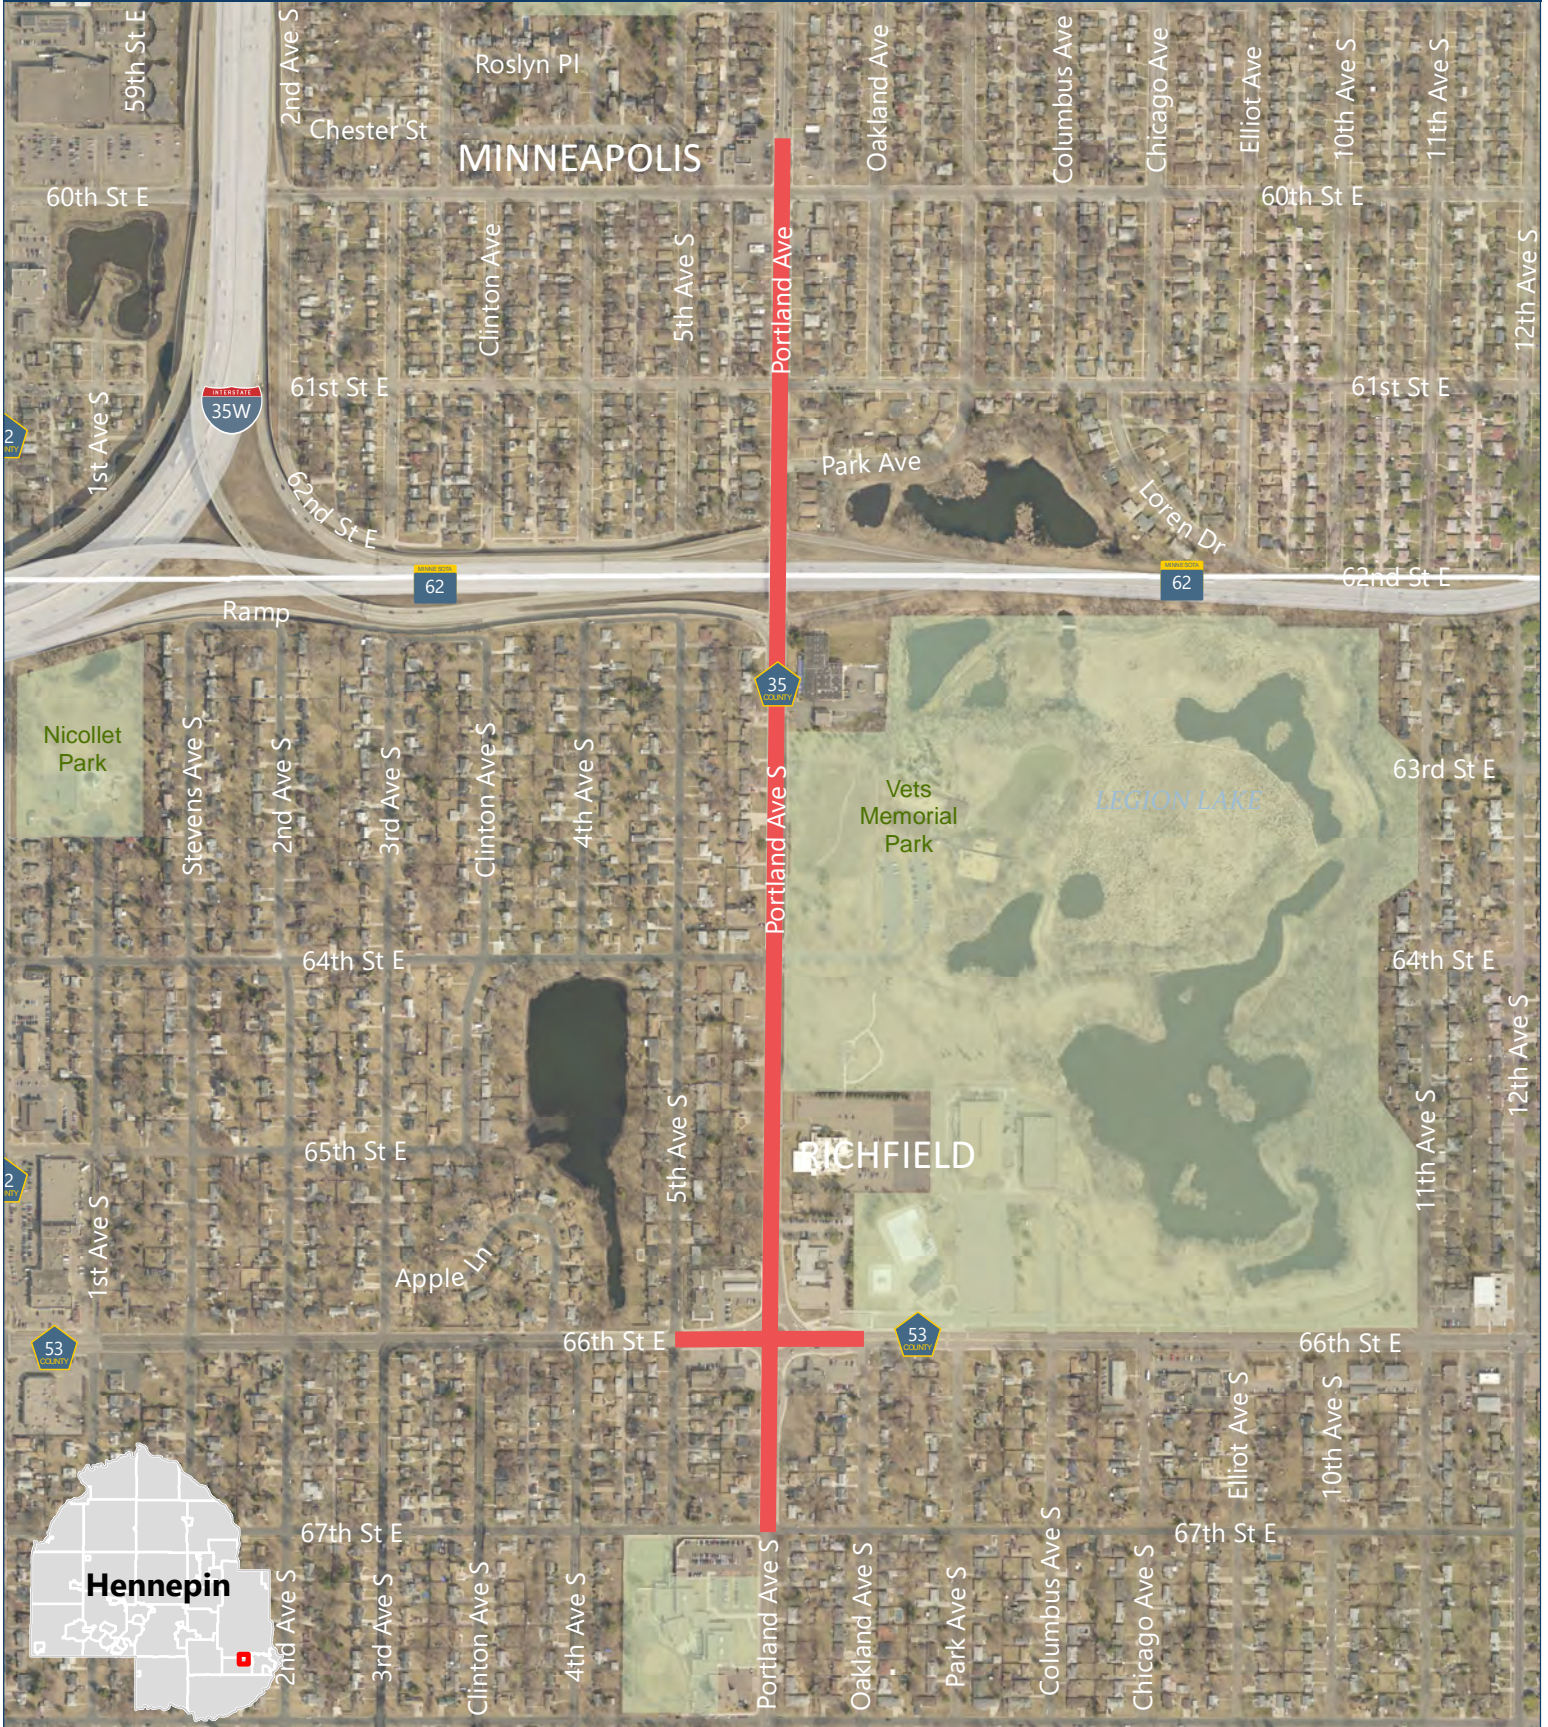

Portland Ave (CR35)

Bicycle and Pedestrian Link

HENNEPIN COUNTY
MINNESOTA

Disclaimer: This map (i) is furnished "AS IS" with no representation as to completeness or accuracy; (ii) is furnished with no warranty of any kind; and (iii) is not suitable for legal, engineering or surveying purposes. Hennepin County shall not be liable for any damage, injury or loss resulting from this map.