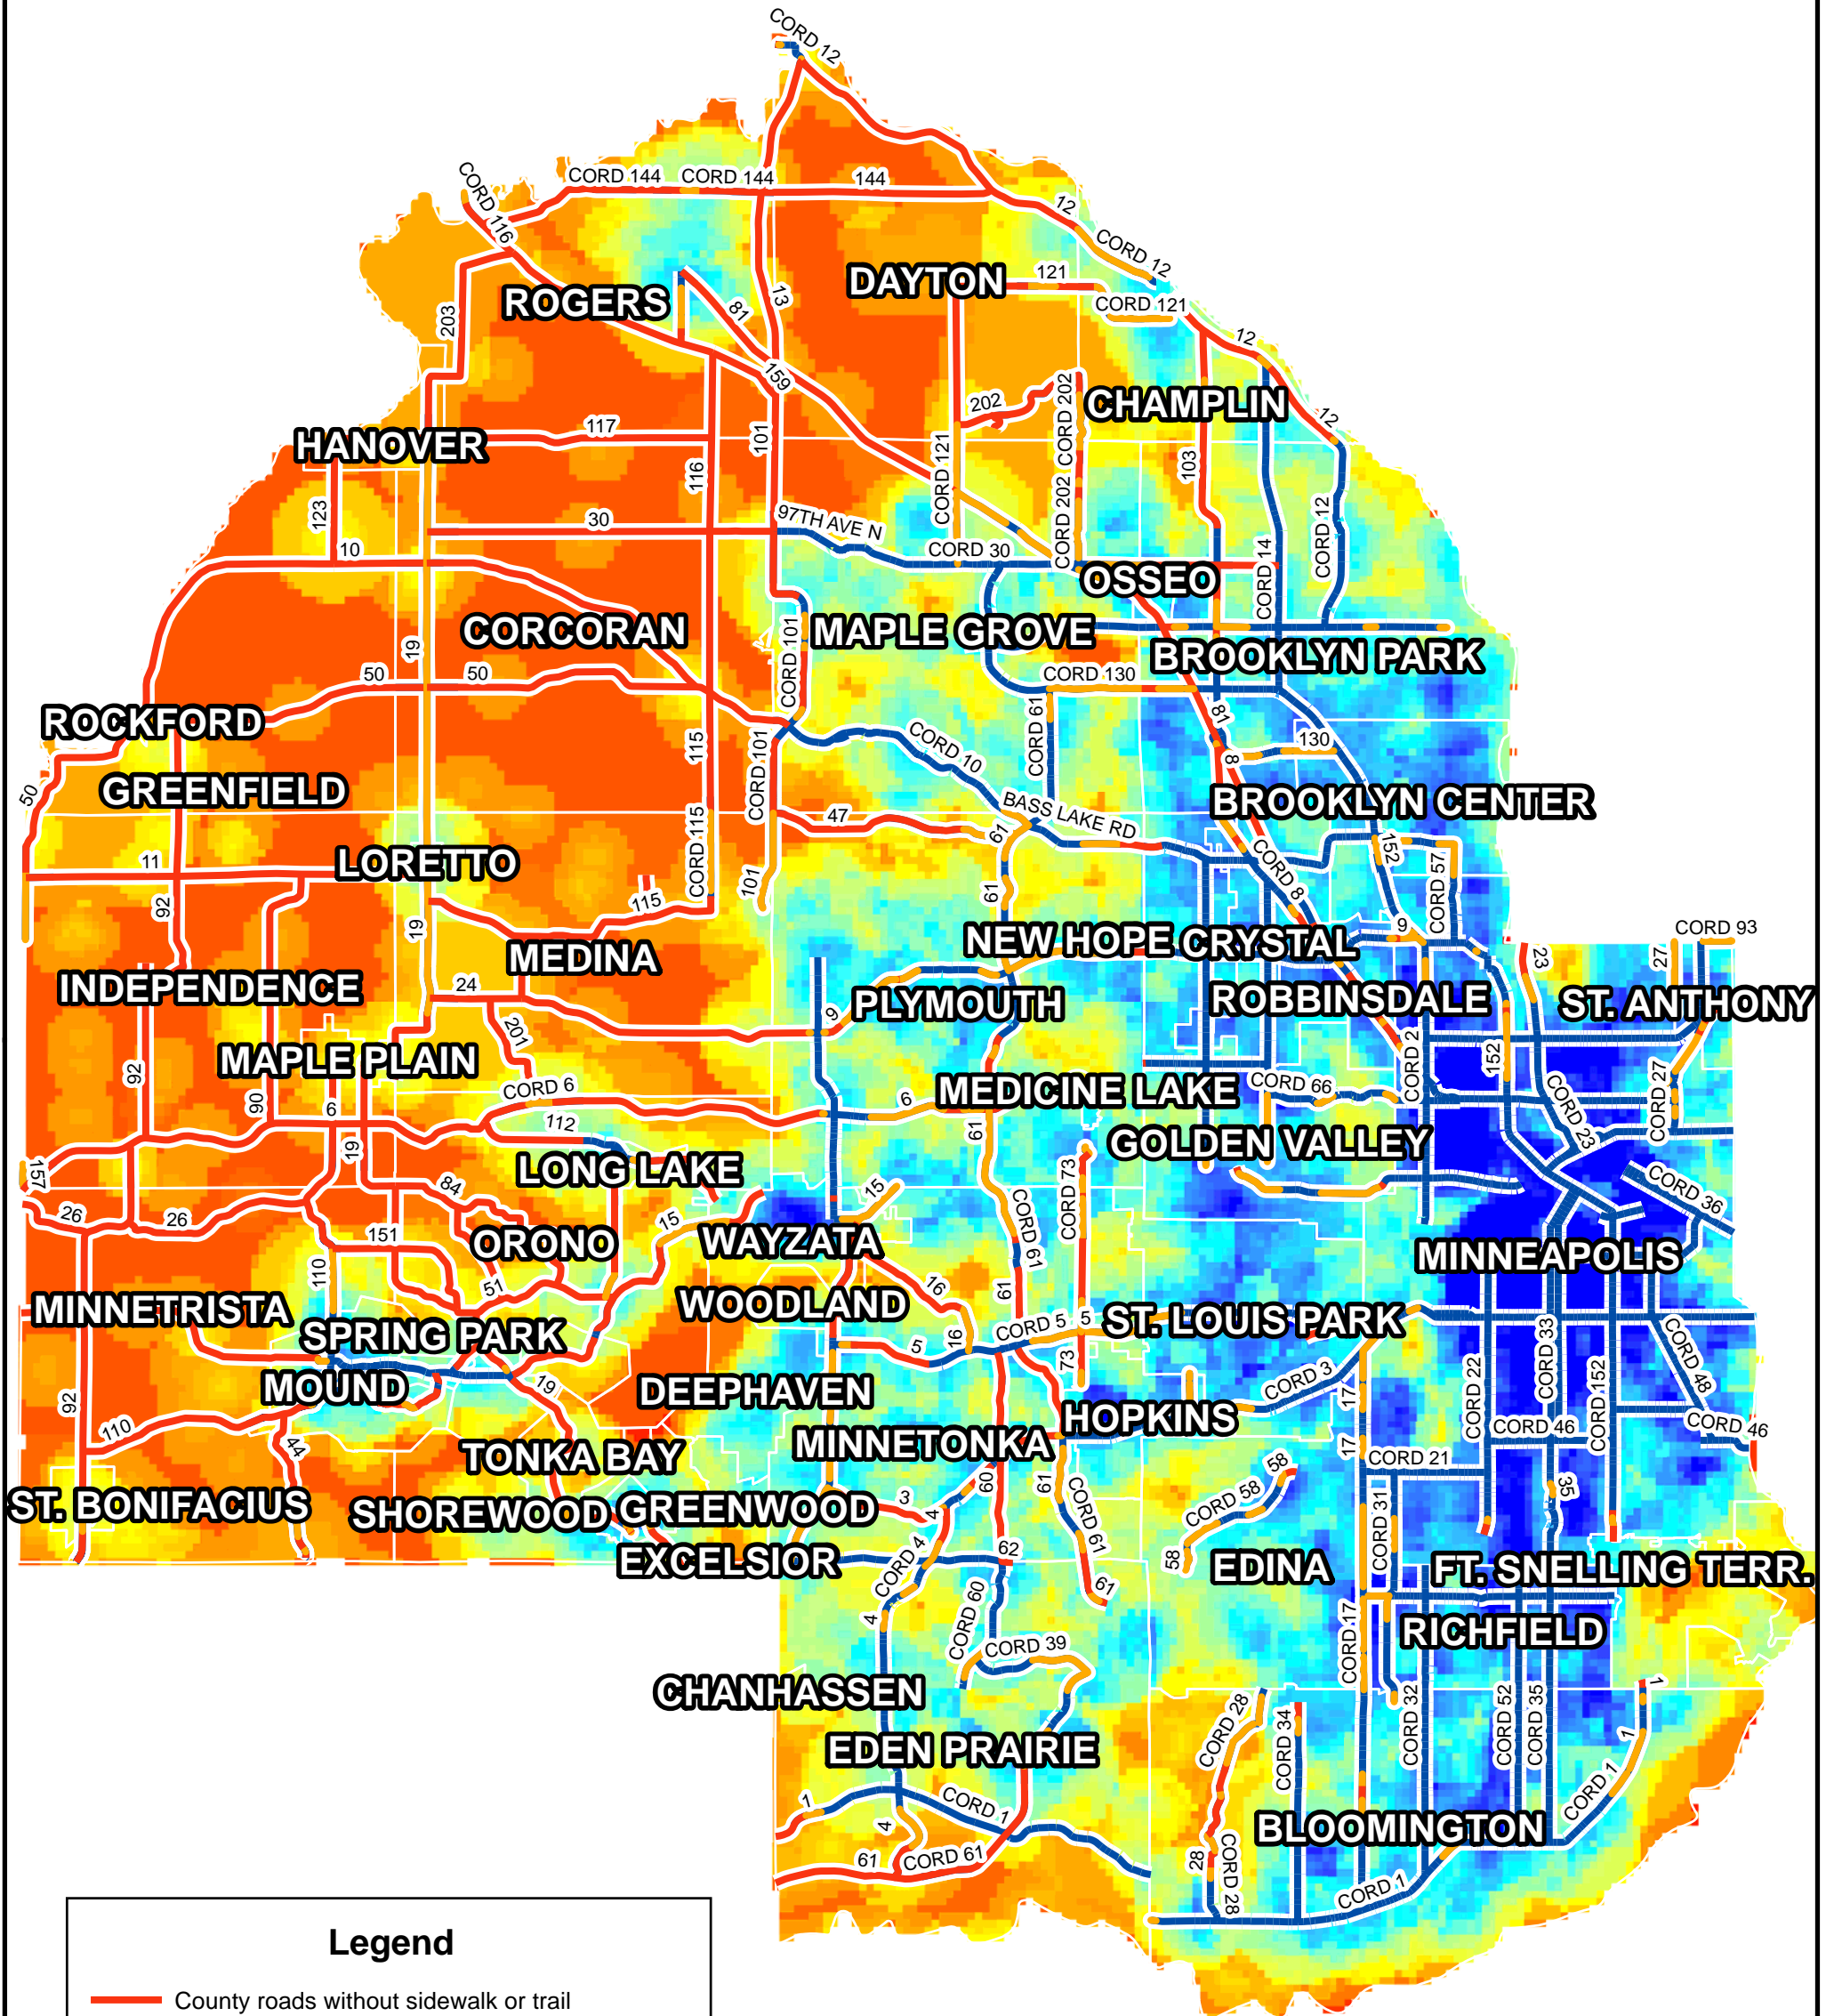

Priority Locations for Hennepin County Pedestrian Plan Implementation

Legend

- County roads without sidewalk or trail
- County roads with sidewalk or trail on one side
- County roads with sidewalk or trail on both sides
- High Priority (65)
- Low Priority (1)

Data Sources: Hennepin County, Metropolitan Council, MN-DNR, MN-DOT, USDA-FSA, NRCS, USGS
Disclaimer: This map is a compilation of data from various sources and is furnished "AS IS" with no representation or warranty expressed or implied, including fitness for any particular purpose, merchantability, or the accuracy and completeness of the information shown.
 Map Creation Date: 8/5/2013