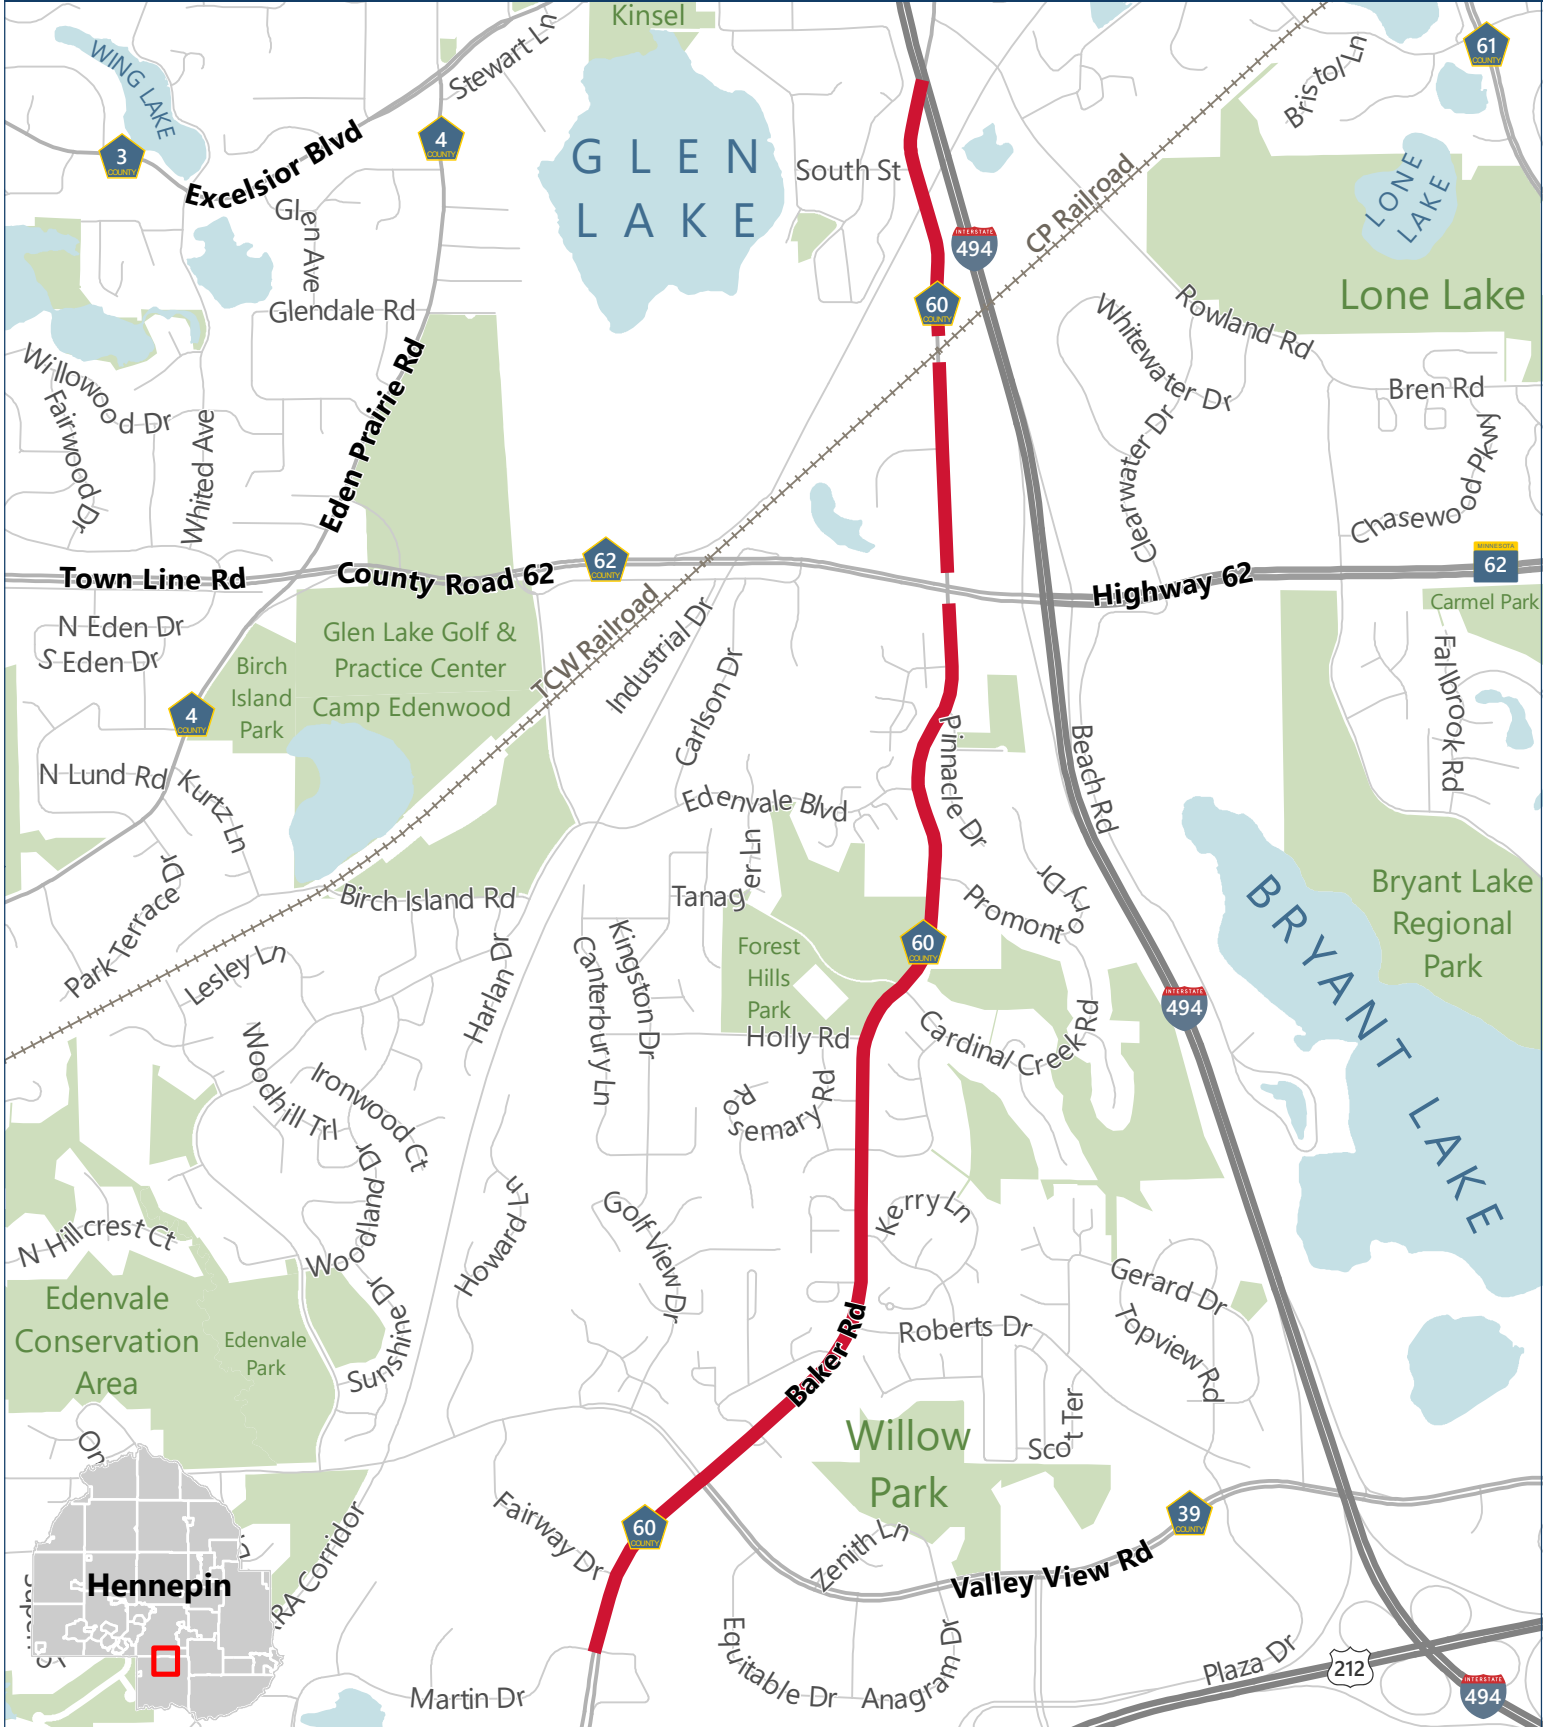

Baker Road resurfacing

County Road 60 in Minnetonka and Eden Prairie

HENNEPIN COUNTY
MINNESOTA

Disclaimer: This map (i) is furnished "AS IS" with no representation as to completeness or accuracy; (ii) is furnished with no warranty of any kind; and (iii) is not suitable for legal, engineering or surveying purposes. Hennepin County shall not be liable for any damage, injury or loss resulting from this map.