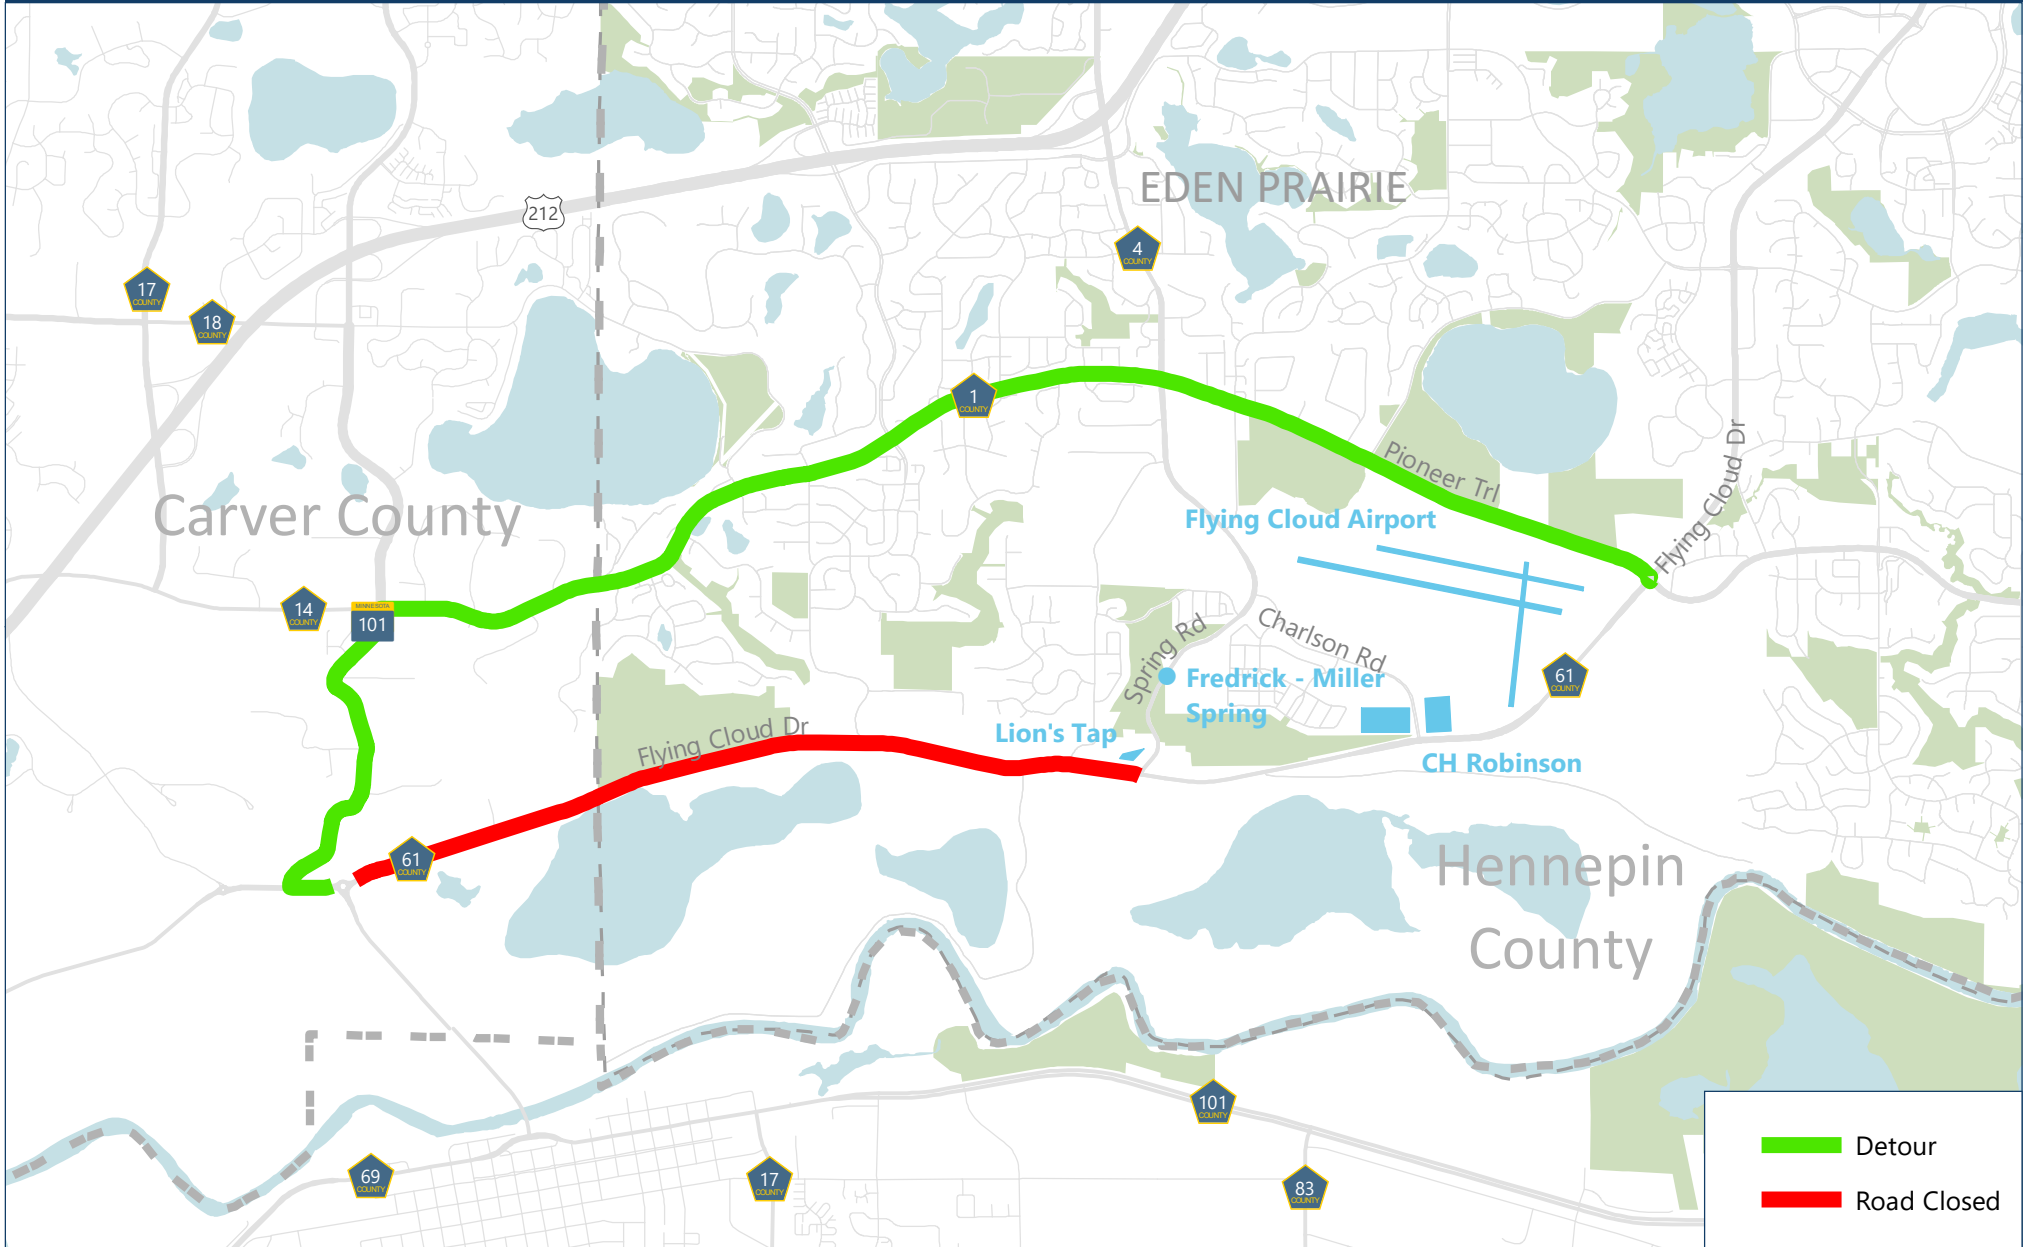

Flying Cloud Drive Detour

Stage 2 | Hennepin County Public Works

HENNEPIN COUNTY
MINNESOTA

Disclaimer: This map (i) is furnished "AS IS" with no representation as to completeness or accuracy; (ii) is furnished with no warranty of any kind; and (iii) is not suitable for legal, engineering or surveying purposes. Hennepin County shall not be liable for any damage, injury or loss resulting from this map.