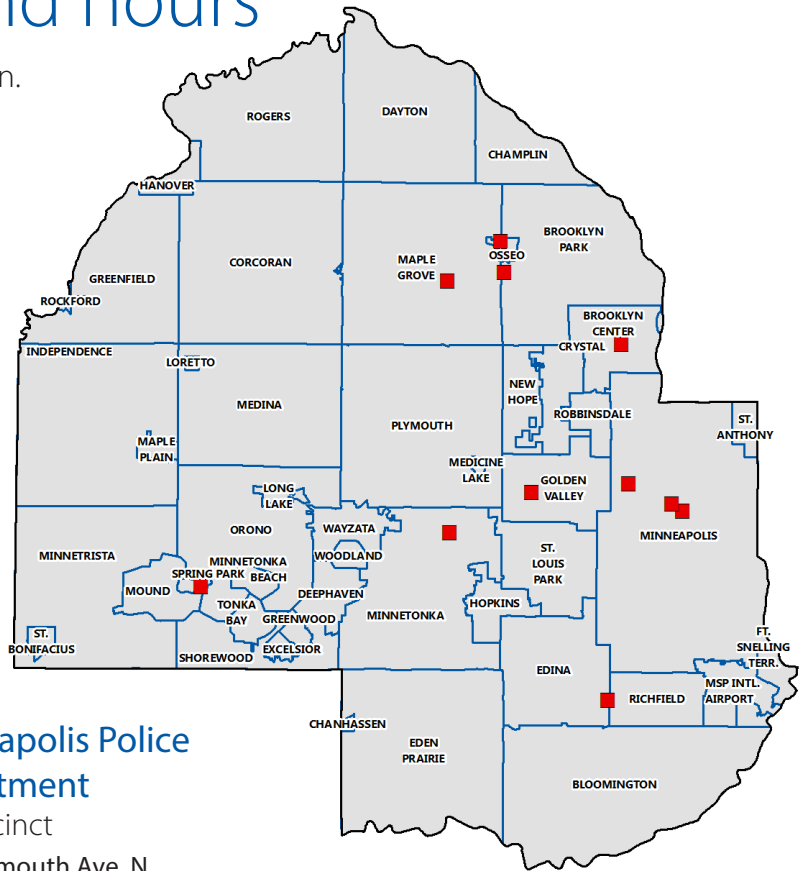

Drop box locations and hours

Drop boxes are located in the lobby at each location.

Brooklyn Center

Hennepin County District Court Brookdale

6125 Shingle Creek Pkwy,
Brooklyn Center, MN 55430

Hours: Mon-Thurs 9 a.m. - 9 p.m.
Fri & Sat 9 a.m. - 5 p.m.
Sun Noon - 5 p.m.

Brooklyn Park

Hennepin County Sheriff's
Patrol Headquarters

9401 83rd Ave. N., Brooklyn Park, MN 55445

Hours: Mon-Fri 8 a.m. - 4:30 p.m.

Edina

Hennepin County Library – Southdale

7001 York Ave. S., Edina, MN 55435

Hours: Mon-Thurs 9 a.m. - 9 p.m.
Fri & Sat 9 a.m. - 5 p.m.
Sun Noon - 5 p.m.

Golden Valley

Golden Valley Police Department

7800 Golden Valley Rd,
Golden Valley, MN 55427

Hours: 24 hrs a day, 7 days a week

Maple Grove

Maple Grove Police Department

12800 Arbor Lakes Parkway N,
Maple Grove, MN 55369

Hours: 24 hrs a day, 7 days a week

Minneapolis

Hennepin County Public Safety Facility

401 4th Ave. S., Minneapolis, MN 55415

Hours: 24 hrs a day, 7 days a week

Minneapolis Police Department

1st precinct

19 N 4th St., Minneapolis, MN 55401

Hours: 24 hrs a day, 7 days a week

For more information

Visit hennepin.us/medicine or call 612-348-3777.

Minneapolis Police Department

4th precinct

1925 Plymouth Ave. N.,
Minneapolis, MN 55411

Hours: 24 hrs a day, 7 days a week

Minnnetonka

Hennepin County District Court Ridgedale

12601 Ridgedale Drive,
Minnnetonka, MN 55305

Hours: Mon-Thurs 9 a.m. - 9 p.m.
Fri & Sat 9 a.m. - 5 p.m.

Osseo

Osseo Police Department

415 Central Ave., Osseo, MN 55369

Hours: Mon-Thurs 7:30 a.m. - 5 p.m.
Fri 7:30 a.m. - 11:30 a.m.

Spring Park

Hennepin County Sheriff's Water Patrol

4141 Shoreline Drive, Spring Park, MN 55384

Hours: Mon-Fri 8 a.m. - 4:30 p.m.