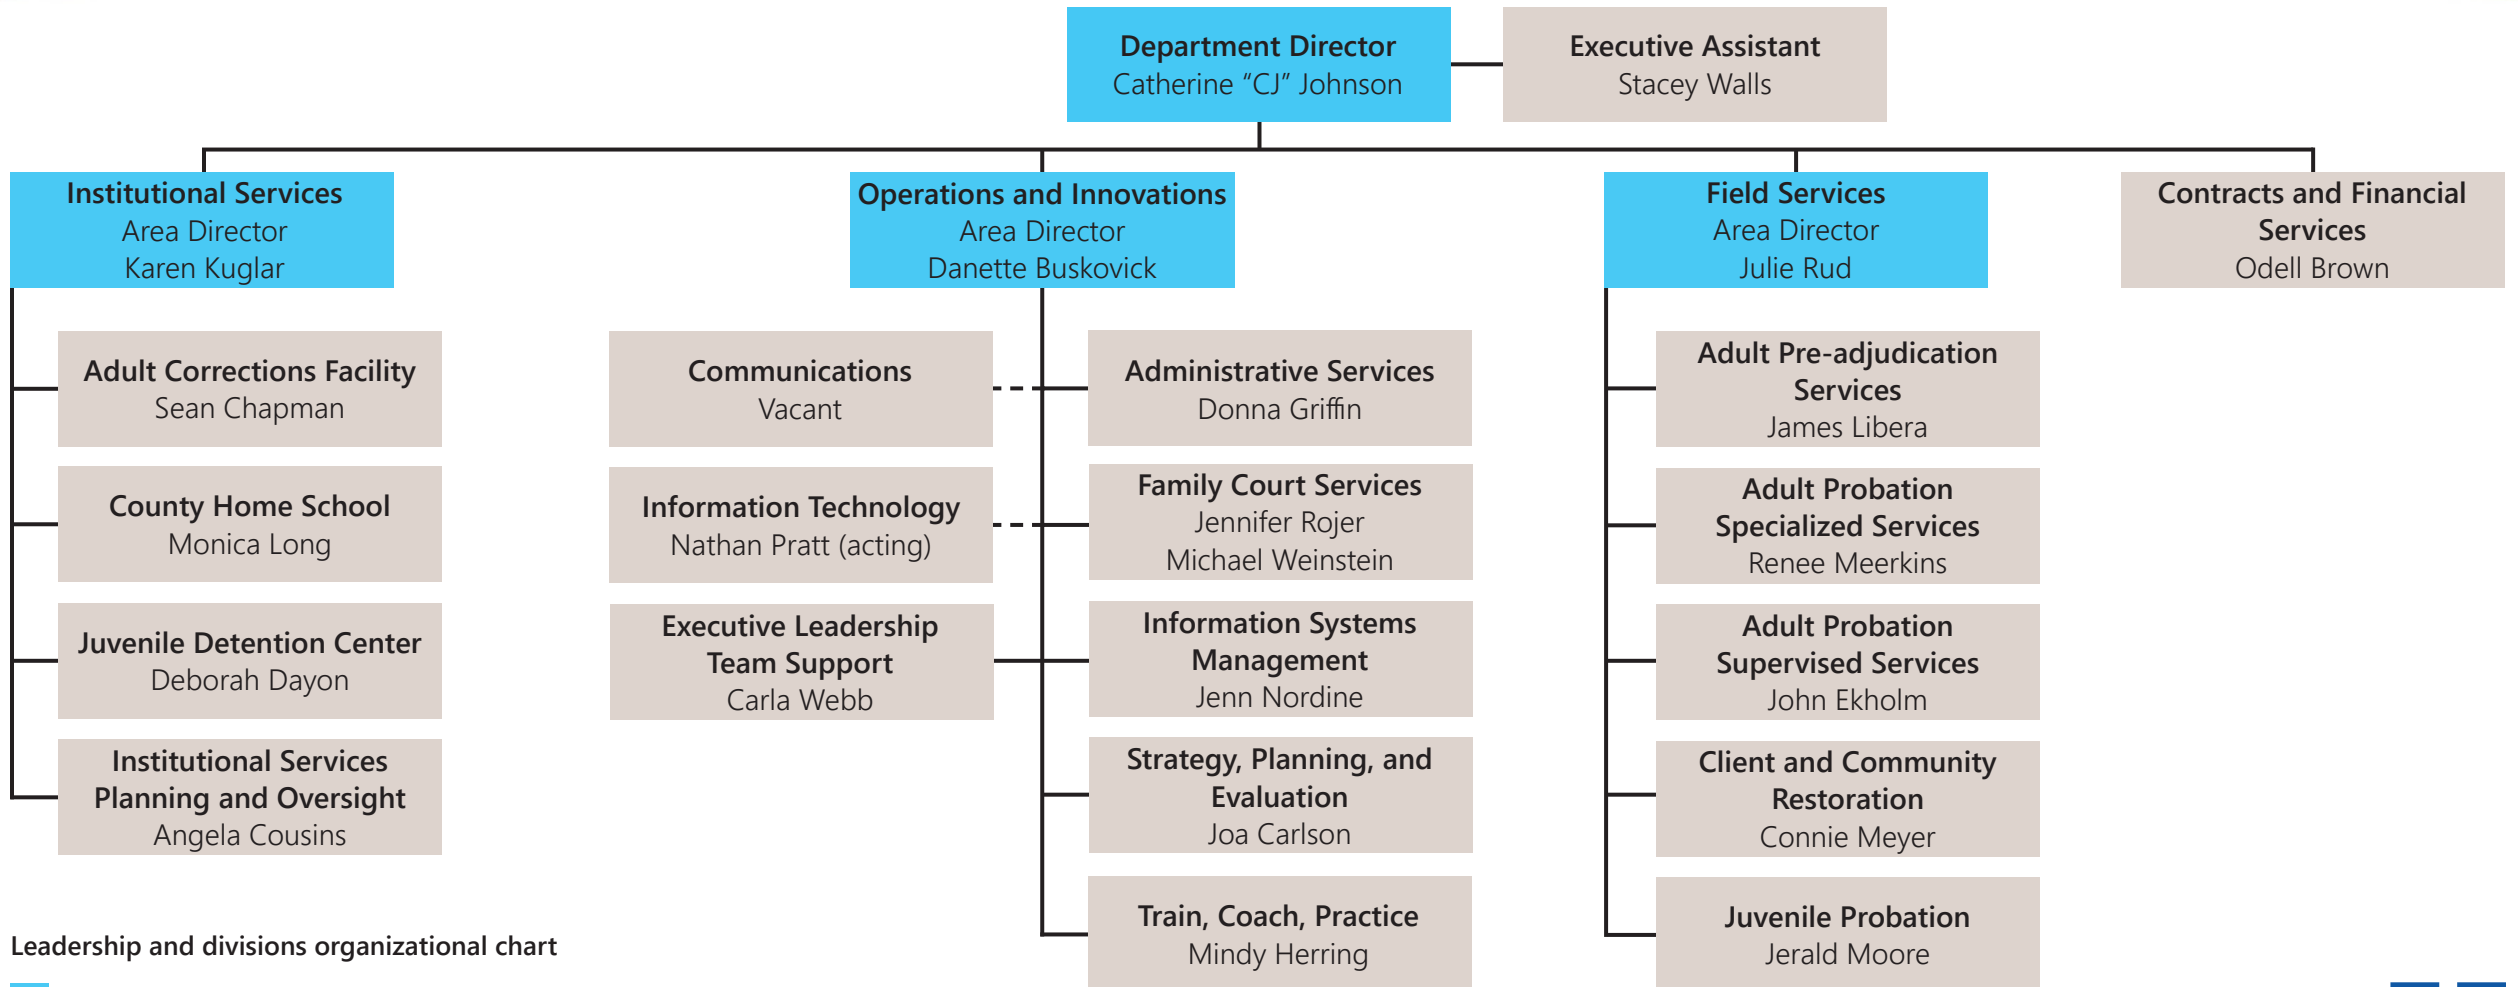

Hennepin County

Department of Community Corrections and Rehabilitation

Leadership and divisions organizational chart

■ Executive leadership team

--- County resources assigned to the department

Updated July 28, 2021