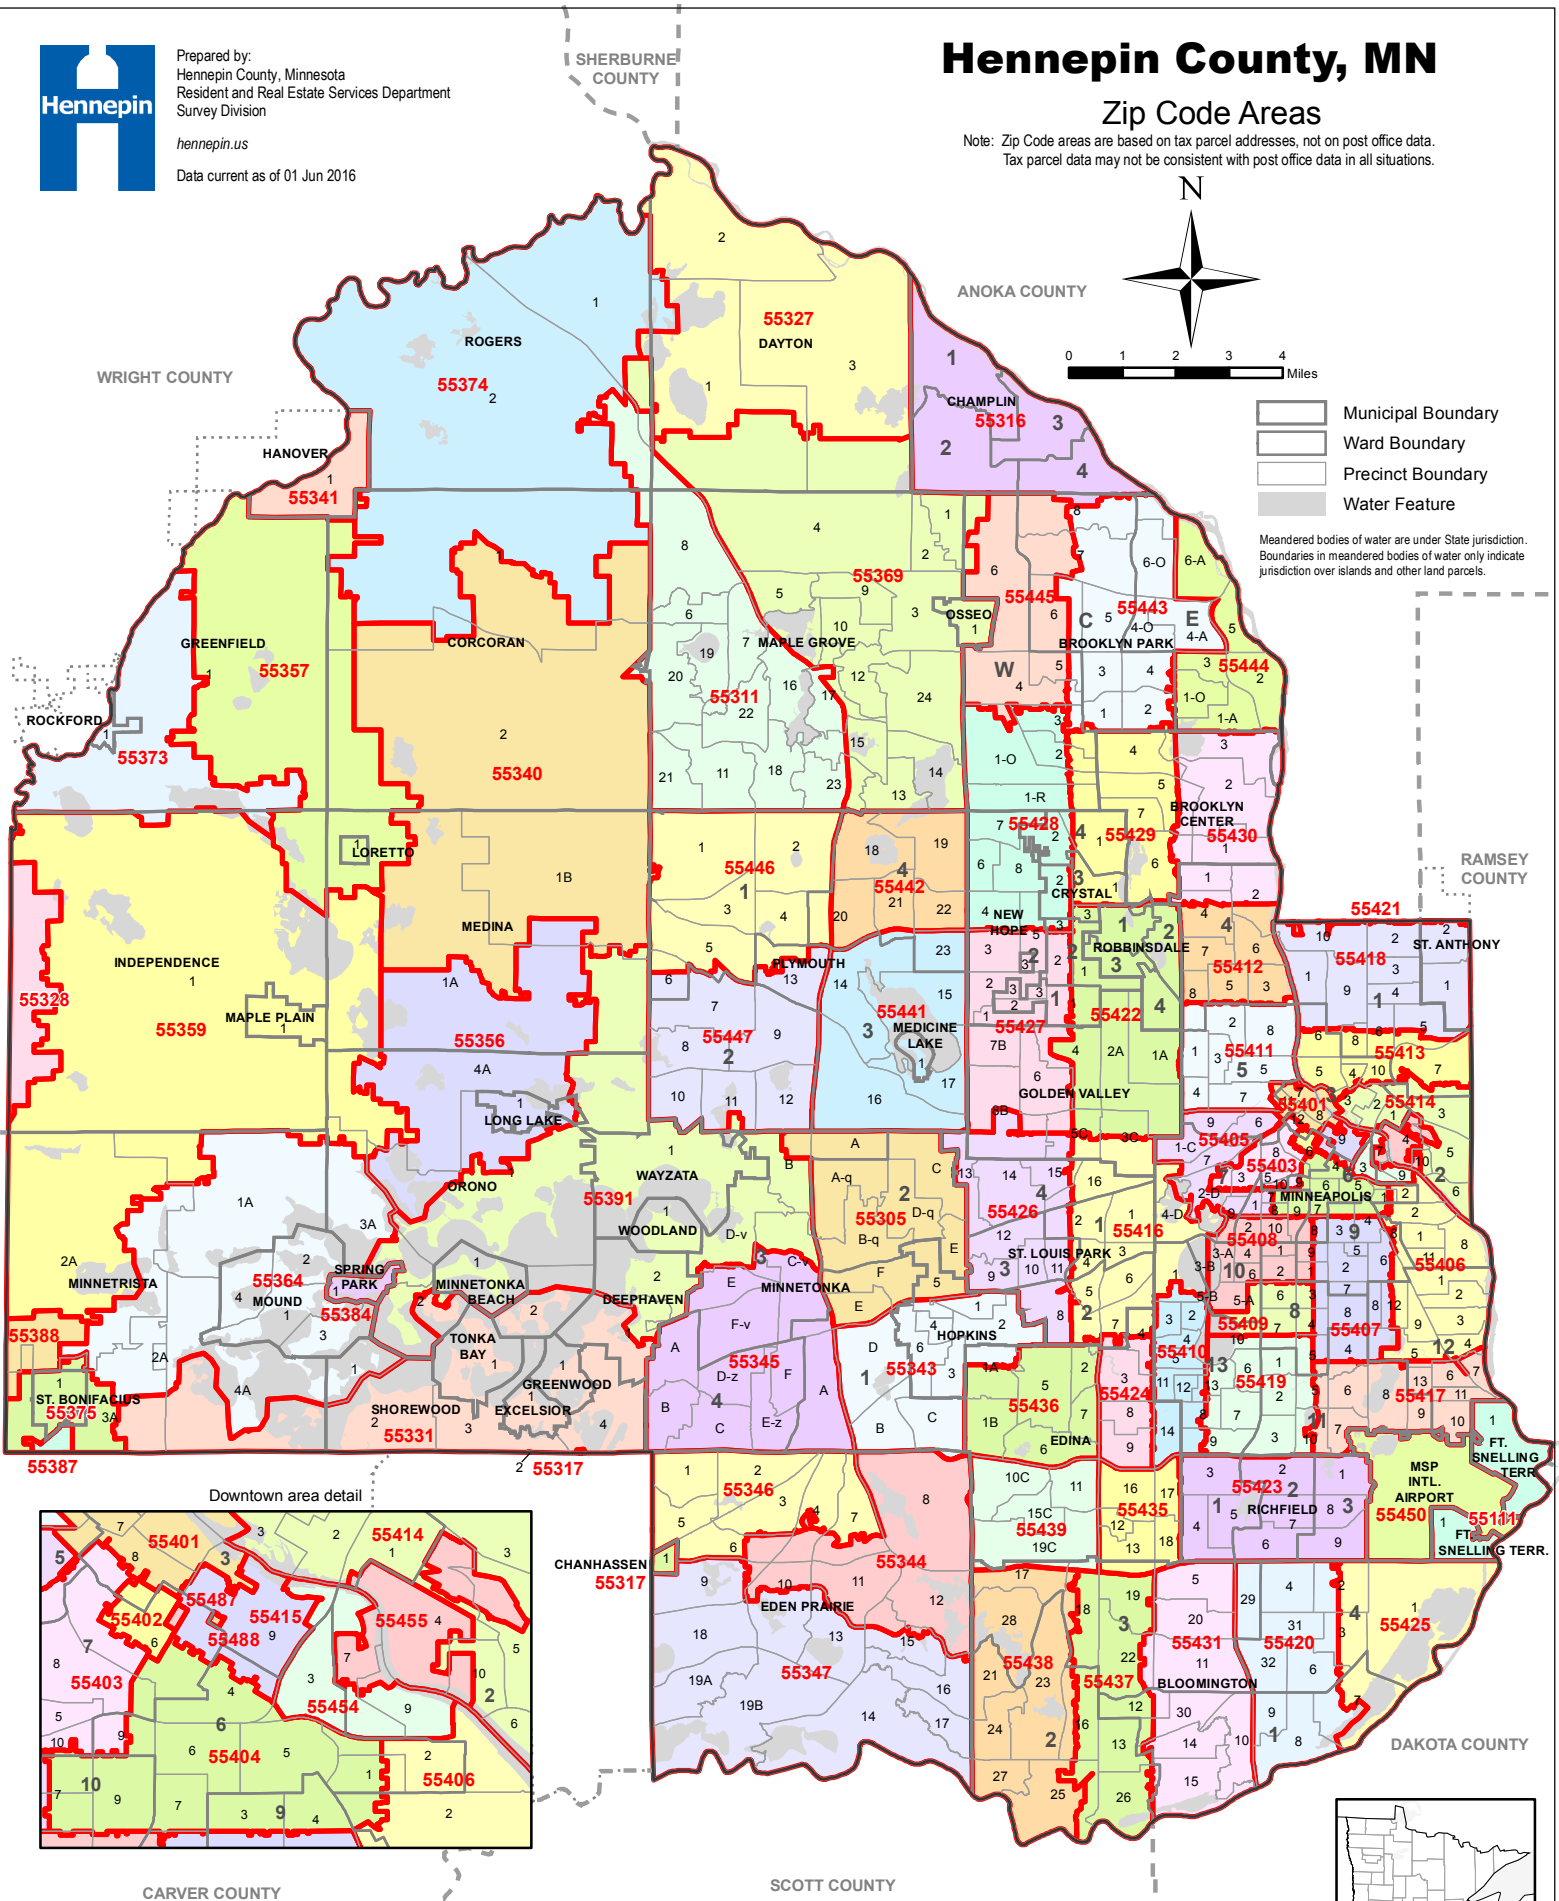

Prepared by:
Hennepin County, Minnesota
Resident and Real Estate Services Department
Survey Division

hennepin.us

Data current as of 01 Jun 2016

Hennepin County, MN

Zip Code Areas

Note: Zip Code areas are based on tax parcel addresses, not on post office data.
Tax parcel data may not be consistent with post office data in all situations.

- Municipal Boundary
- Ward Boundary
- Precinct Boundary
- Water Feature

This map is a compilation of data from various sources and is furnished "AS IS" with no representation or warranty express or implied, including fitness for any particular purpose, merchantability, or the accuracy and completeness of the information shown.