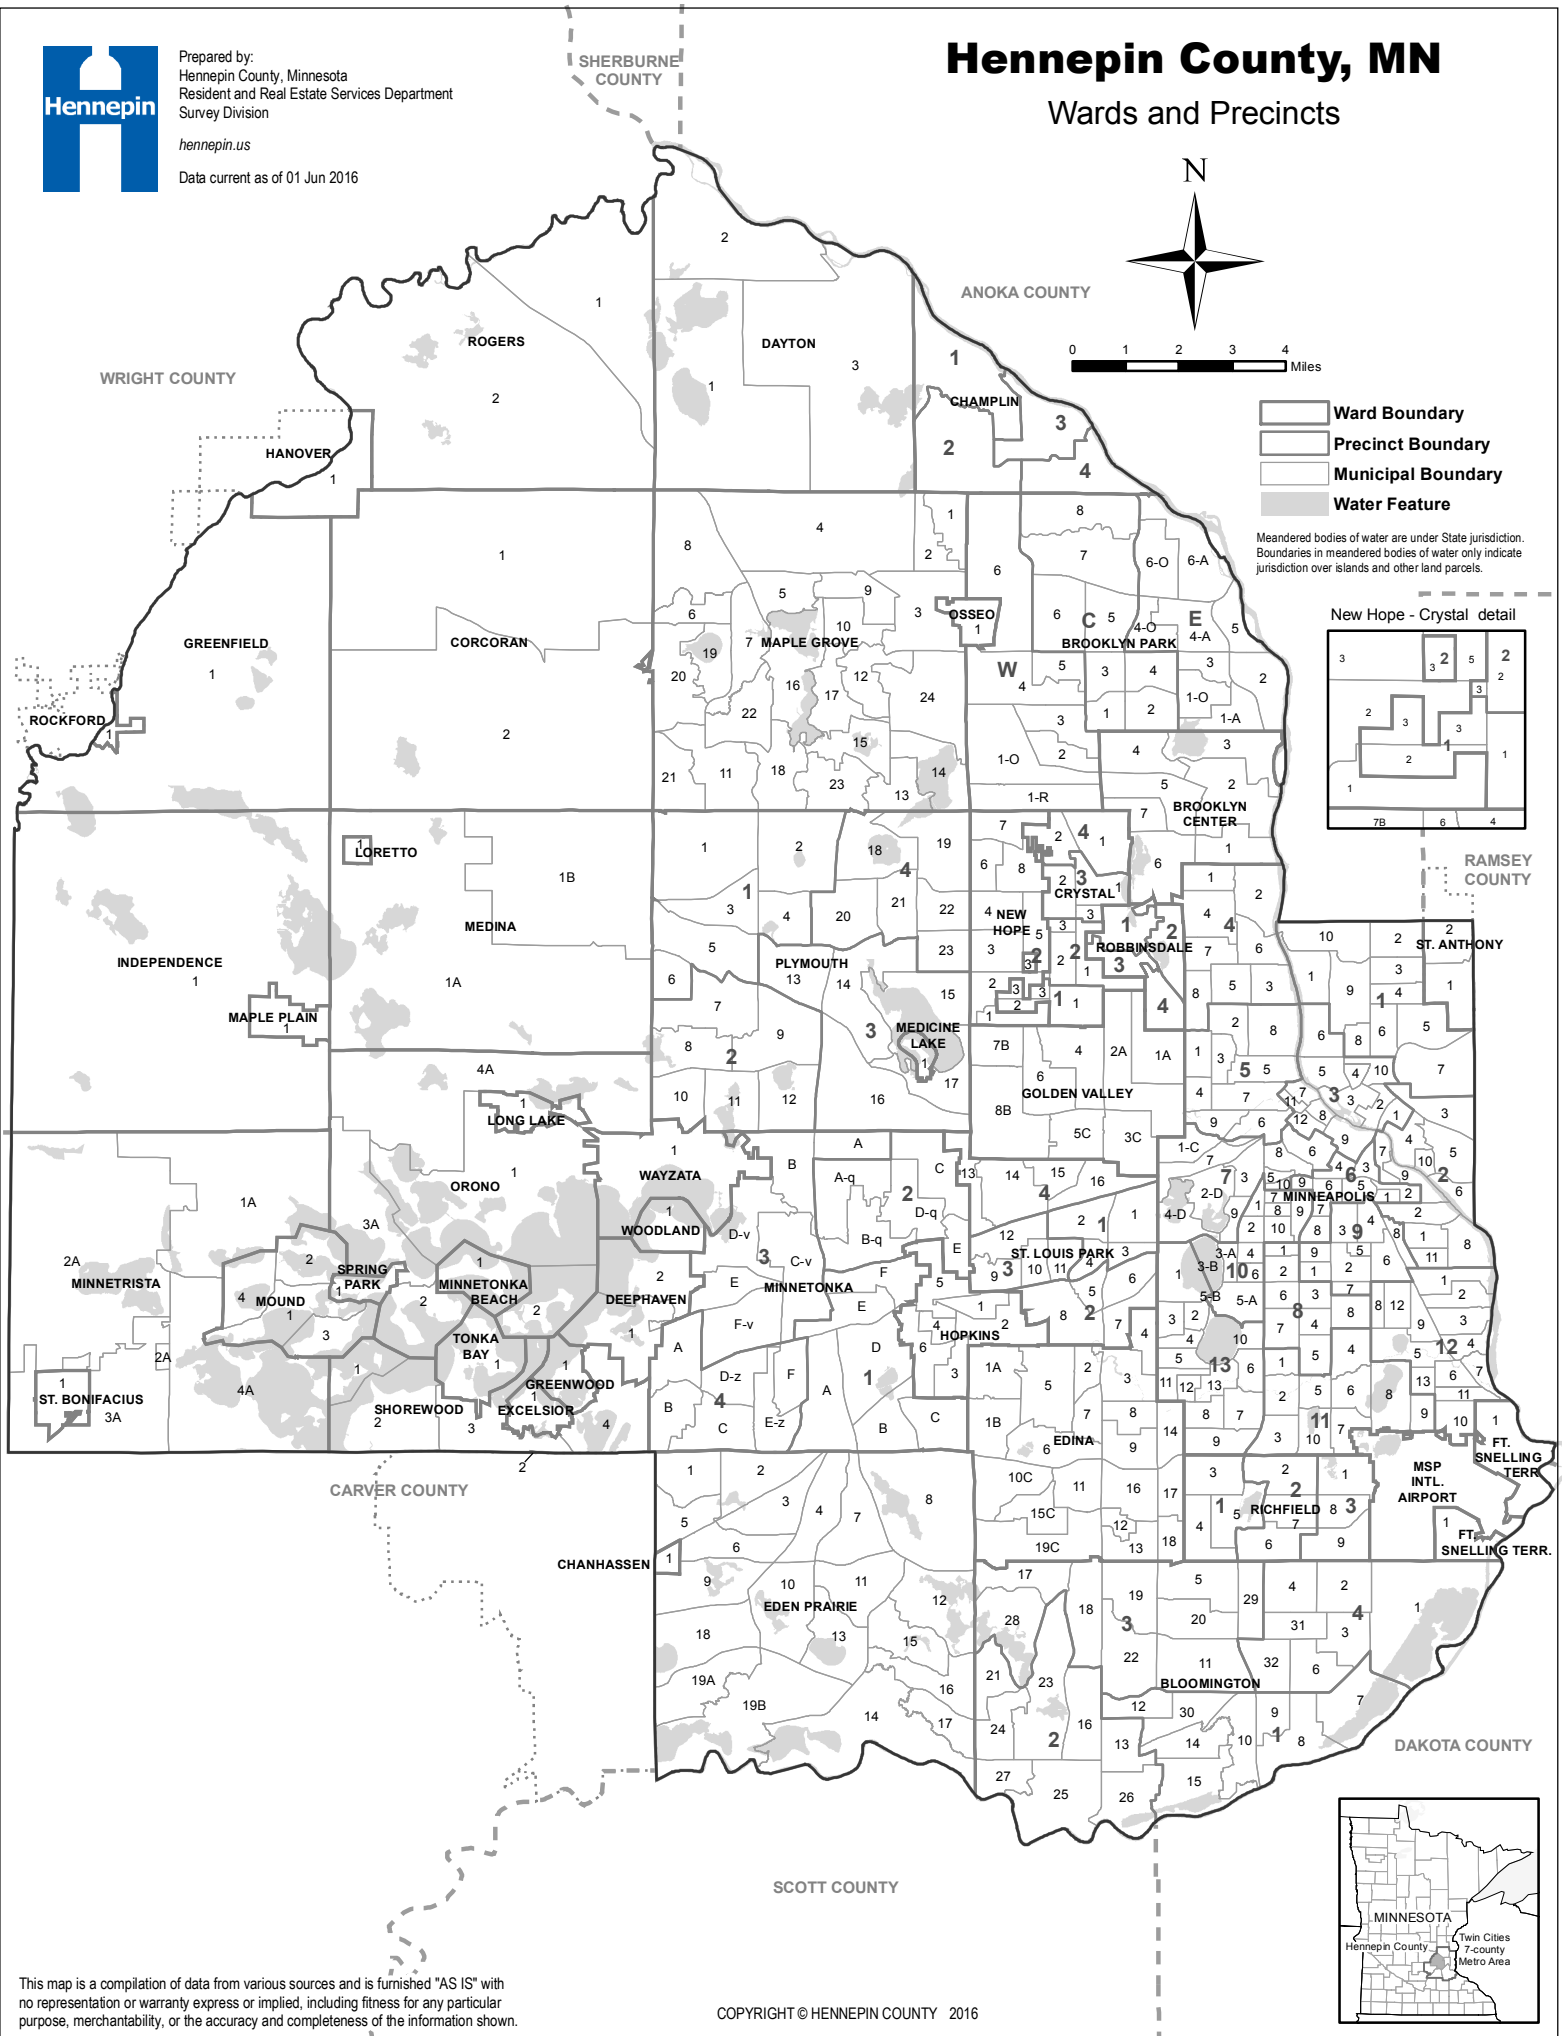

Prepared by:
Hennepin County, Minnesota
Resident and Real Estate Services Department
Survey Division

hennepin.us

Data current as of 01 Jun 2016

Hennepin County, MN

Wards and Precincts