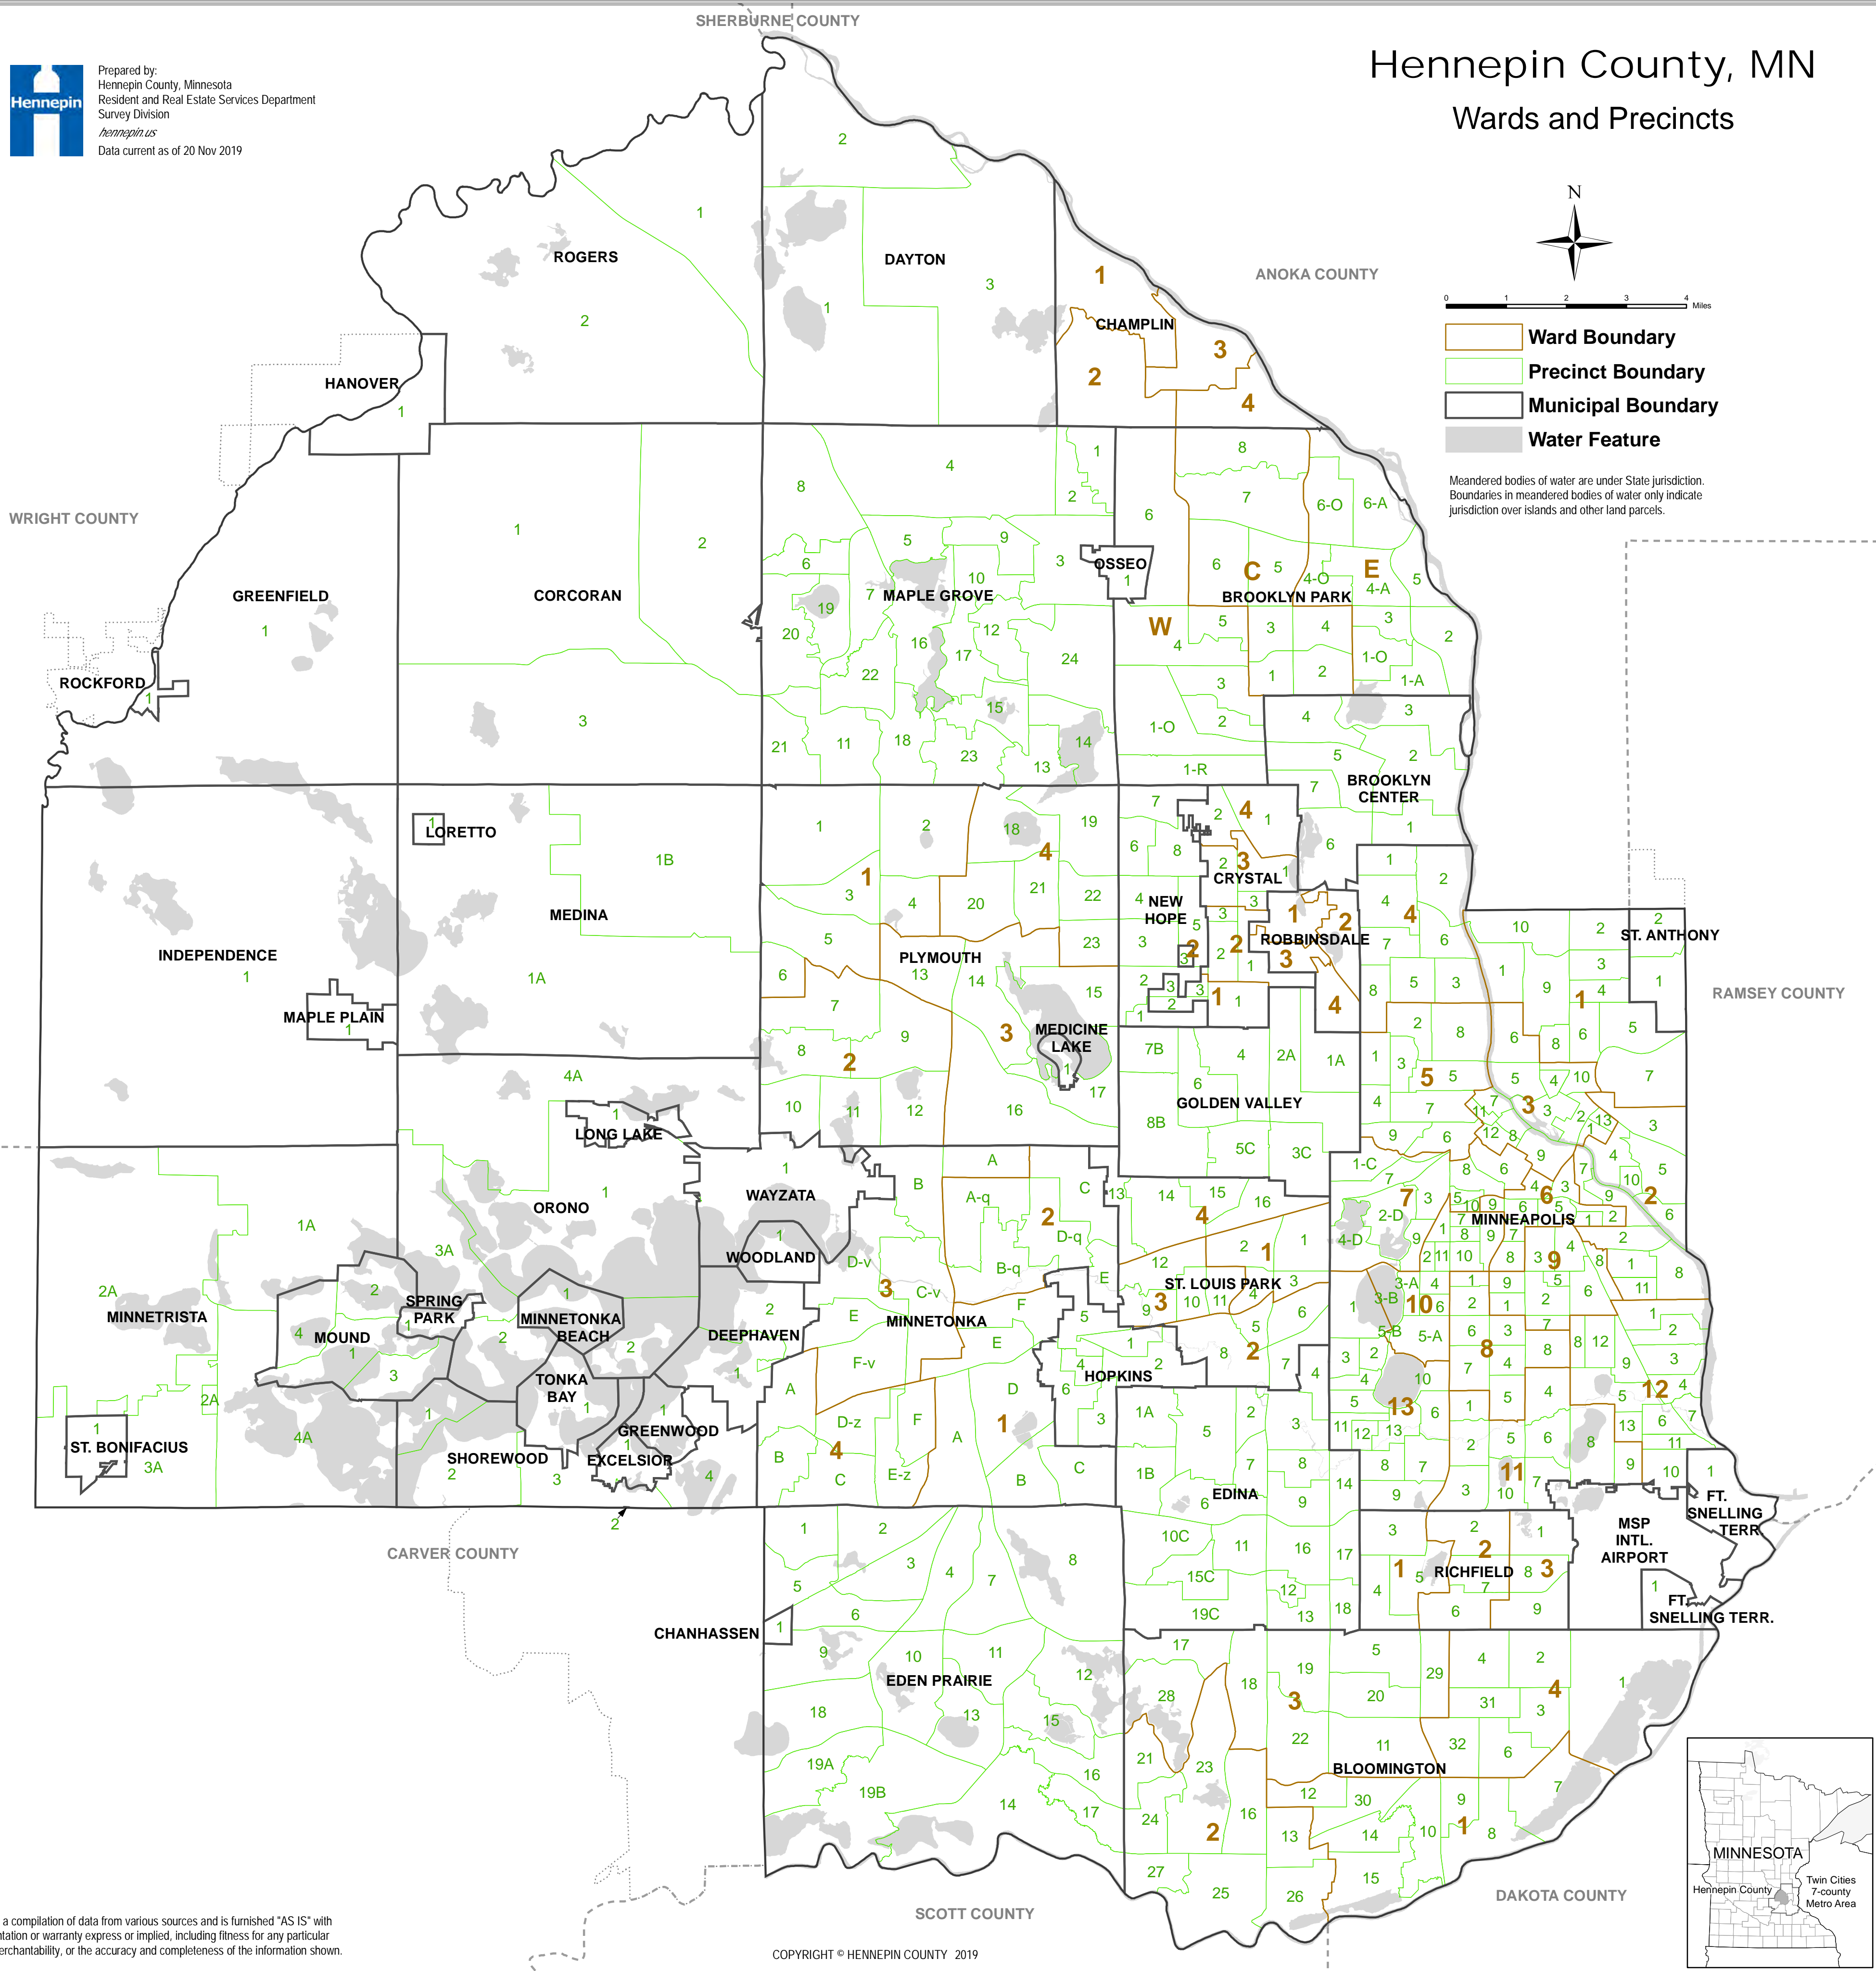

Prepared by:
Hennepin County, Minnesota
Resident and Real Estate Services Department
Survey Division
hennepin.us
Data current as of 20 Nov 2019

Hennepin County, MN

Wards and Precincts

0 1 2 3 4 Miles

- Ward Boundary
- Precinct Boundary
- Municipal Boundary
- Water Feature

Meandered bodies of water are under State jurisdiction. Boundaries in meandered bodies of water only indicate jurisdiction over islands and other land parcels.

This map is a compilation of data from various sources and is furnished "AS IS" with no representation or warranty express or implied, including fitness for any particular purpose, merchantability, or the accuracy and completeness of the information shown.