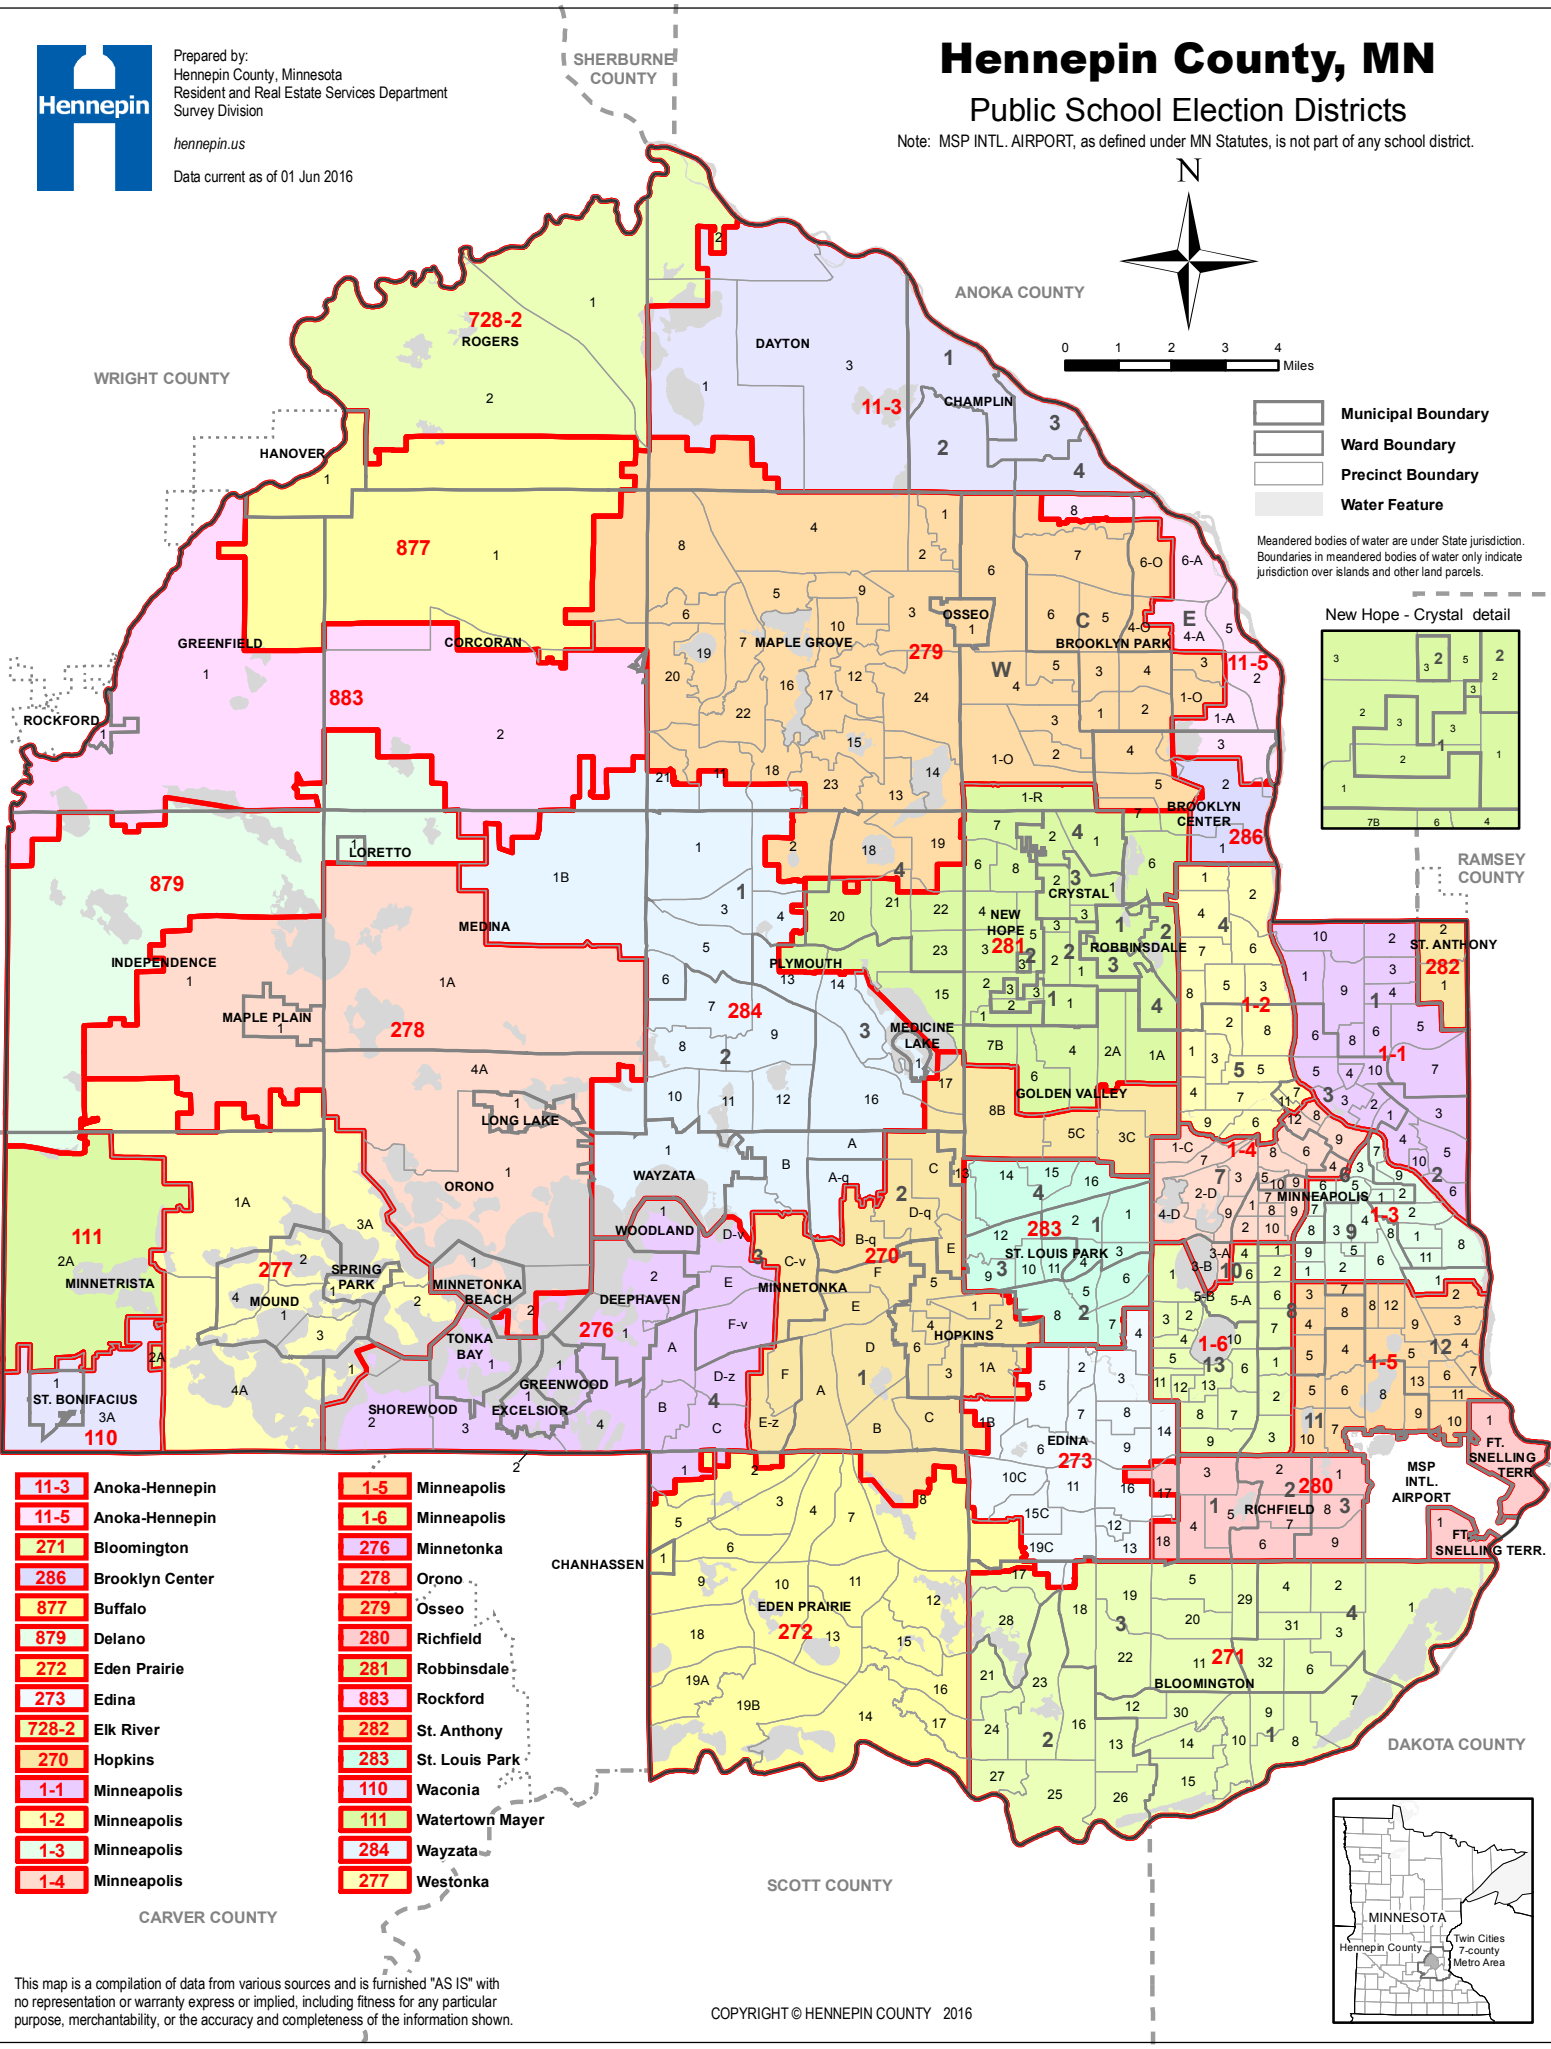

Prepared by:
Hennepin County, Minnesota
Resident and Real Estate Services Department
Survey Division

hennepin.us

Data current as of 01 Jun 2016

Hennepin County, MN

Public School Election Districts

Note: MSP INTL. AIRPORT, as defined under MN Statutes, is not part of any school district.

0 1 2 3 4 Miles

- Municipal Boundary
- Ward Boundary
- Precinct Boundary
- Water Feature

11-3 Anoka-Hennepin	1-5 Minneapolis
11-5 Anoka-Hennepin	1-6 Minneapolis
271 Bloomington	276 Minnetonka
286 Brooklyn Center	278 Orono
877 Buffalo	279 Osseo
879 Delano	280 Richfield
272 Eden Prairie	281 Robbinsdale
273 Edina	883 Rockford
728-2 Elk River	282 St. Anthony
270 Hopkins	283 St. Louis Park
1-1 Minneapolis	110 Waconia
1-2 Minneapolis	111 Watertown Mayer
1-3 Minneapolis	284 Wayzata
1-4 Minneapolis	277 Westonka

This map is a compilation of data from various sources and is furnished "AS IS" with no representation or warranty express or implied, including fitness for any particular purpose, merchantability, or the accuracy and completeness of the information shown.