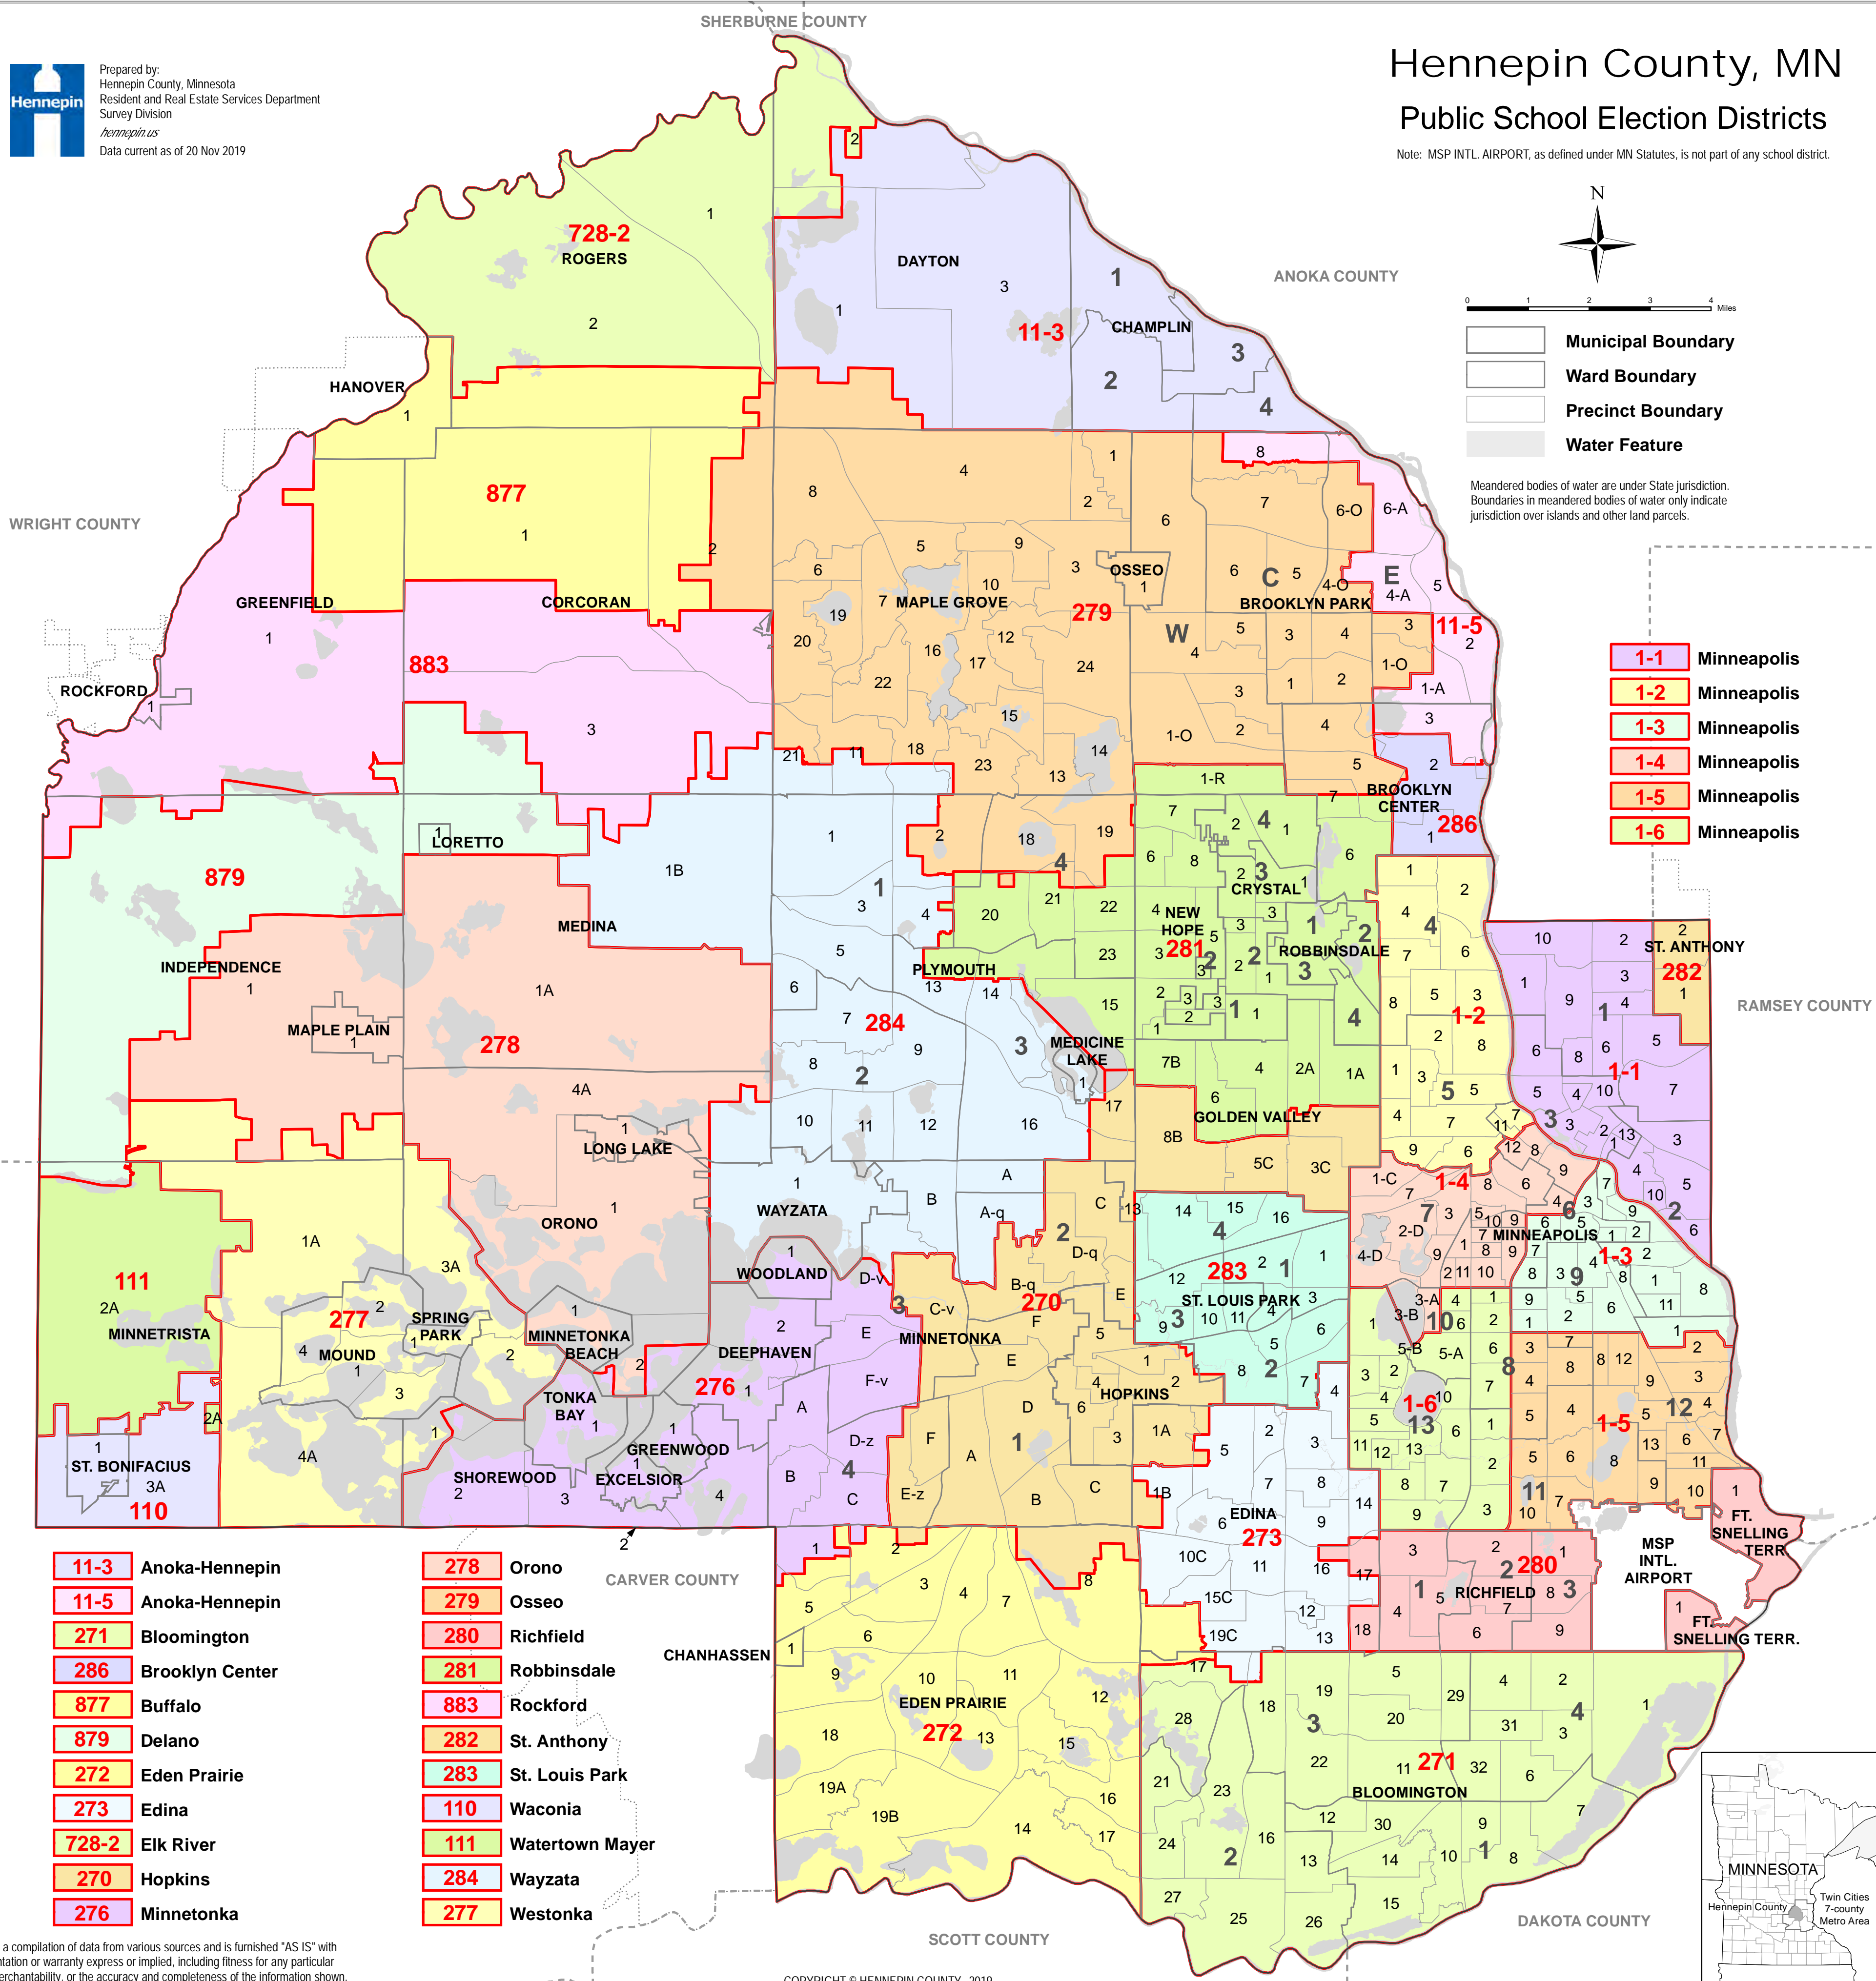

Prepared by:  
Hennepin County, Minnesota  
Resident and Real Estate Services Department  
Survey Division  
hennepin.us  
Data current as of 20 Nov 2019

# Hennepin County, MN Public School Election Districts

Note: MSP INTL. AIRPORT, as defined under MN Statutes, is not part of any school district.

0 1 2 3 4 Miles

- Municipal Boundary
- Ward Boundary
- Precinct Boundary
- Water Feature

Meandered bodies of water are under State jurisdiction. Boundaries in meandered bodies of water only indicate jurisdiction over islands and other land parcels.

- 1-1 Minneapolis
- 1-2 Minneapolis
- 1-3 Minneapolis
- 1-4 Minneapolis
- 1-5 Minneapolis
- 1-6 Minneapolis

- 11-3 Anoka-Hennepin
- 11-5 Anoka-Hennepin
- 271 Bloomington
- 286 Brooklyn Center
- 877 Buffalo
- 879 Delano
- 272 Eden Prairie
- 273 Edina
- 728-2 Elk River
- 270 Hopkins
- 276 Minnetonka

- 278 Orono
- 279 Osseo
- 280 Richfield
- 281 Robbinsdale
- 883 Rockford
- 282 St. Anthony
- 283 St. Louis Park
- 110 Waconia
- 111 Watertown Mayer
- 284 Wayzata
- 277 Westonka