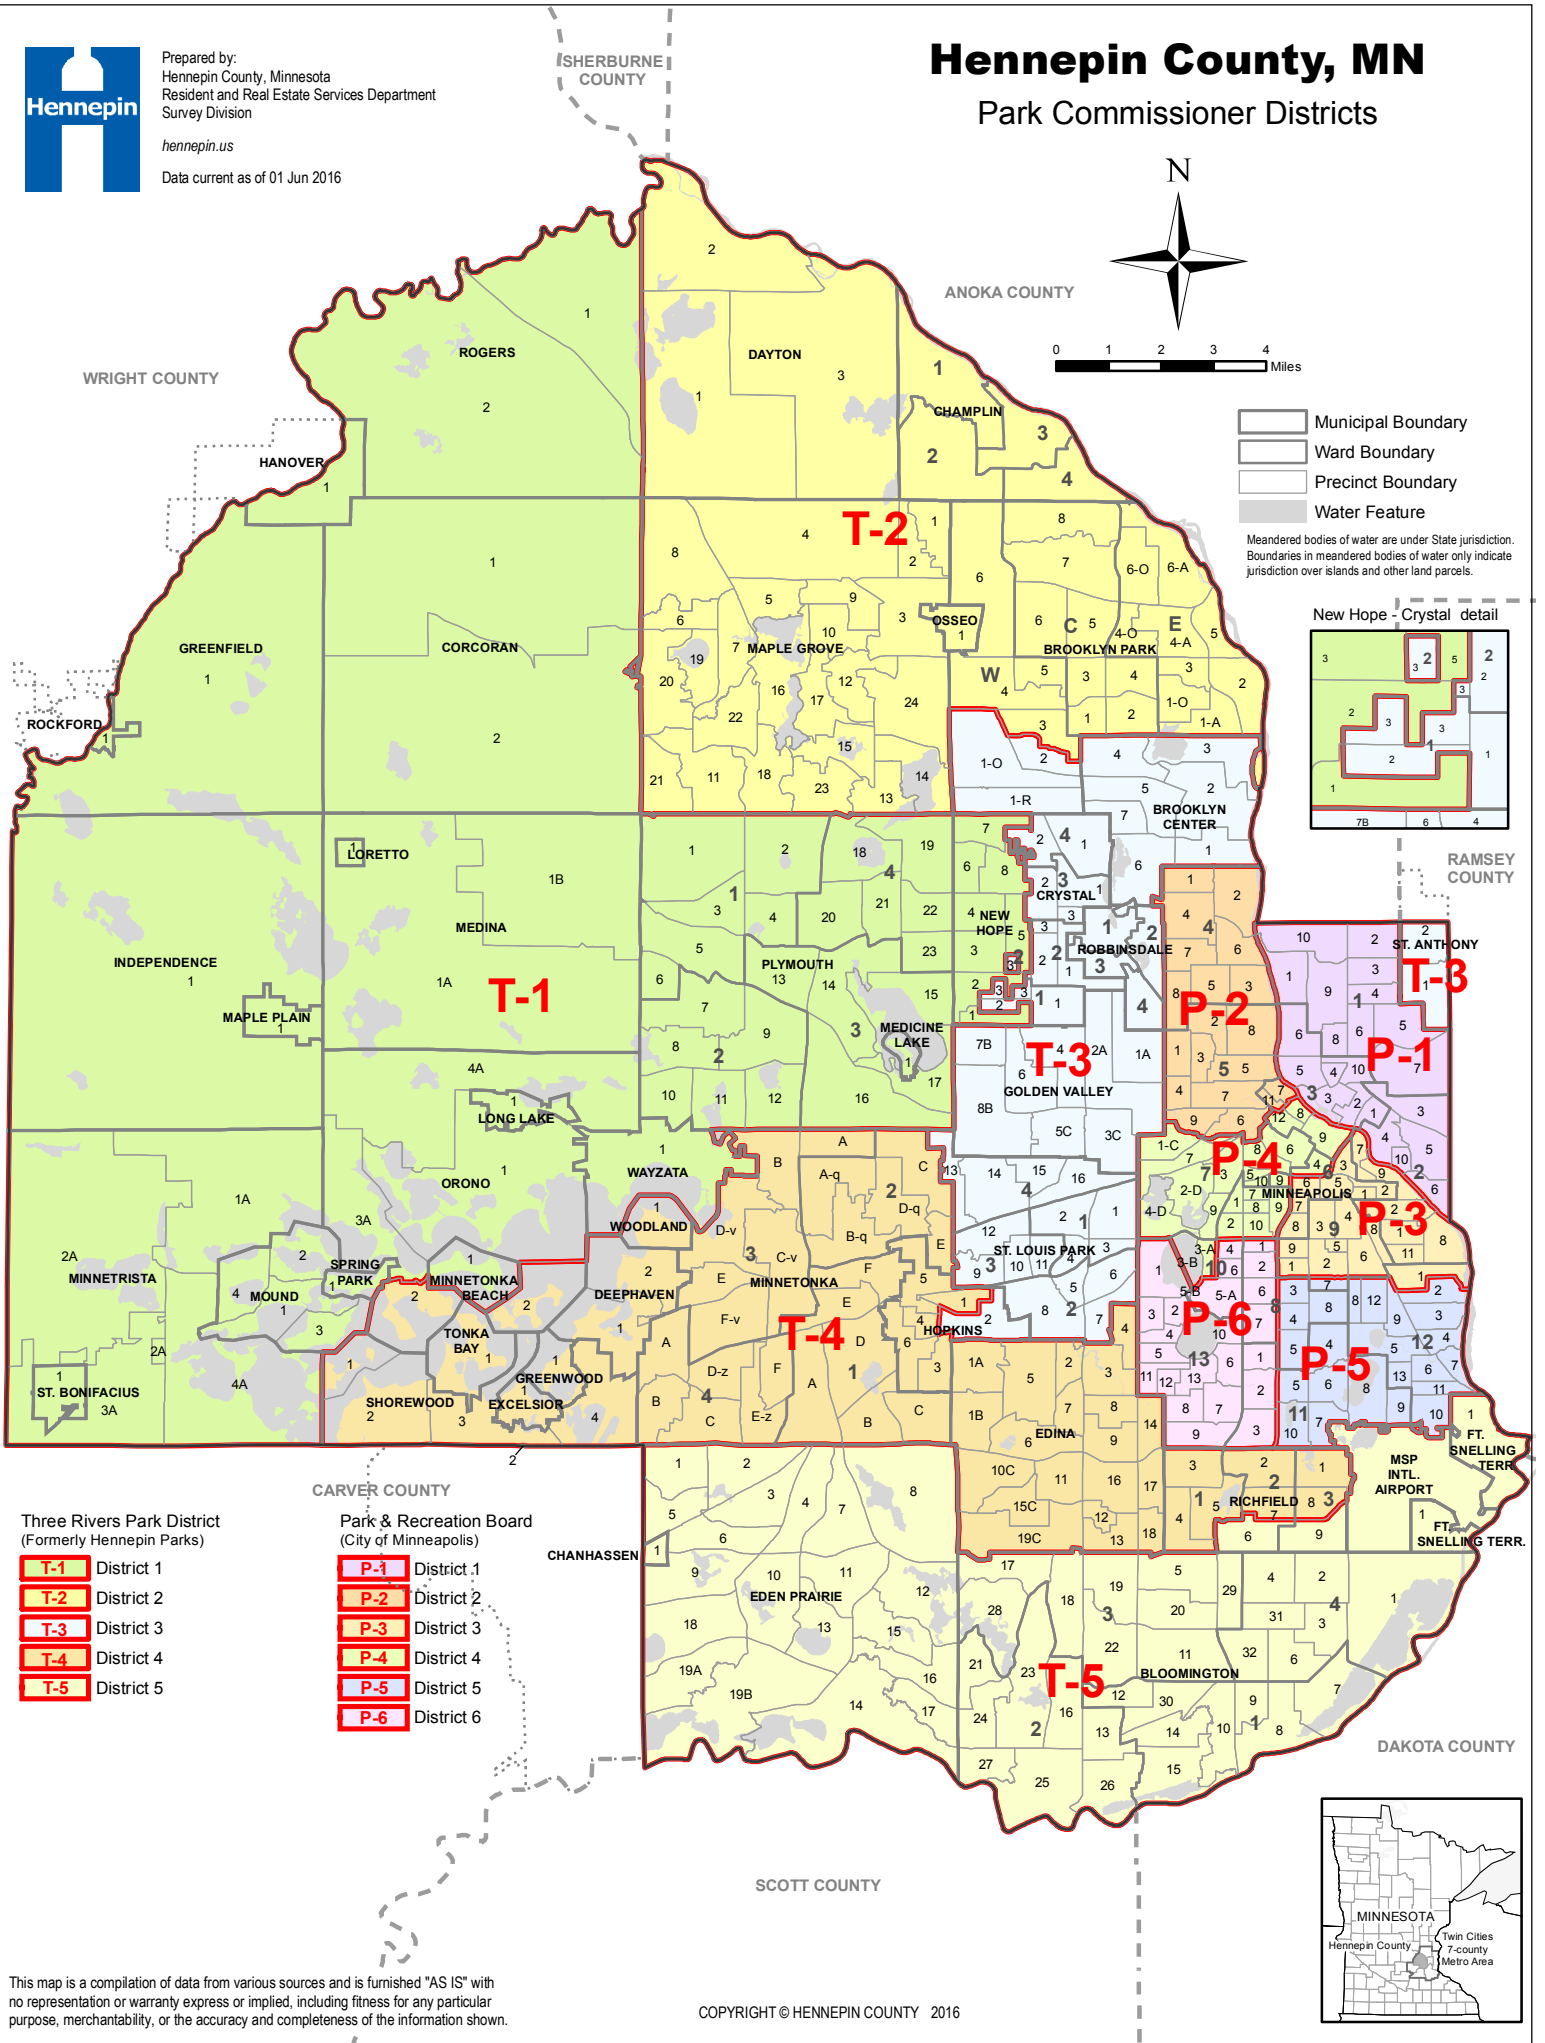

Prepared by:
Hennepin County, Minnesota
Resident and Real Estate Services Department
Survey Division

hennepin.us

Data current as of 01 Jun 2016

Hennepin County, MN

Park Commissioner Districts

- Municipal Boundary
- Ward Boundary
- Precinct Boundary
- Water Feature