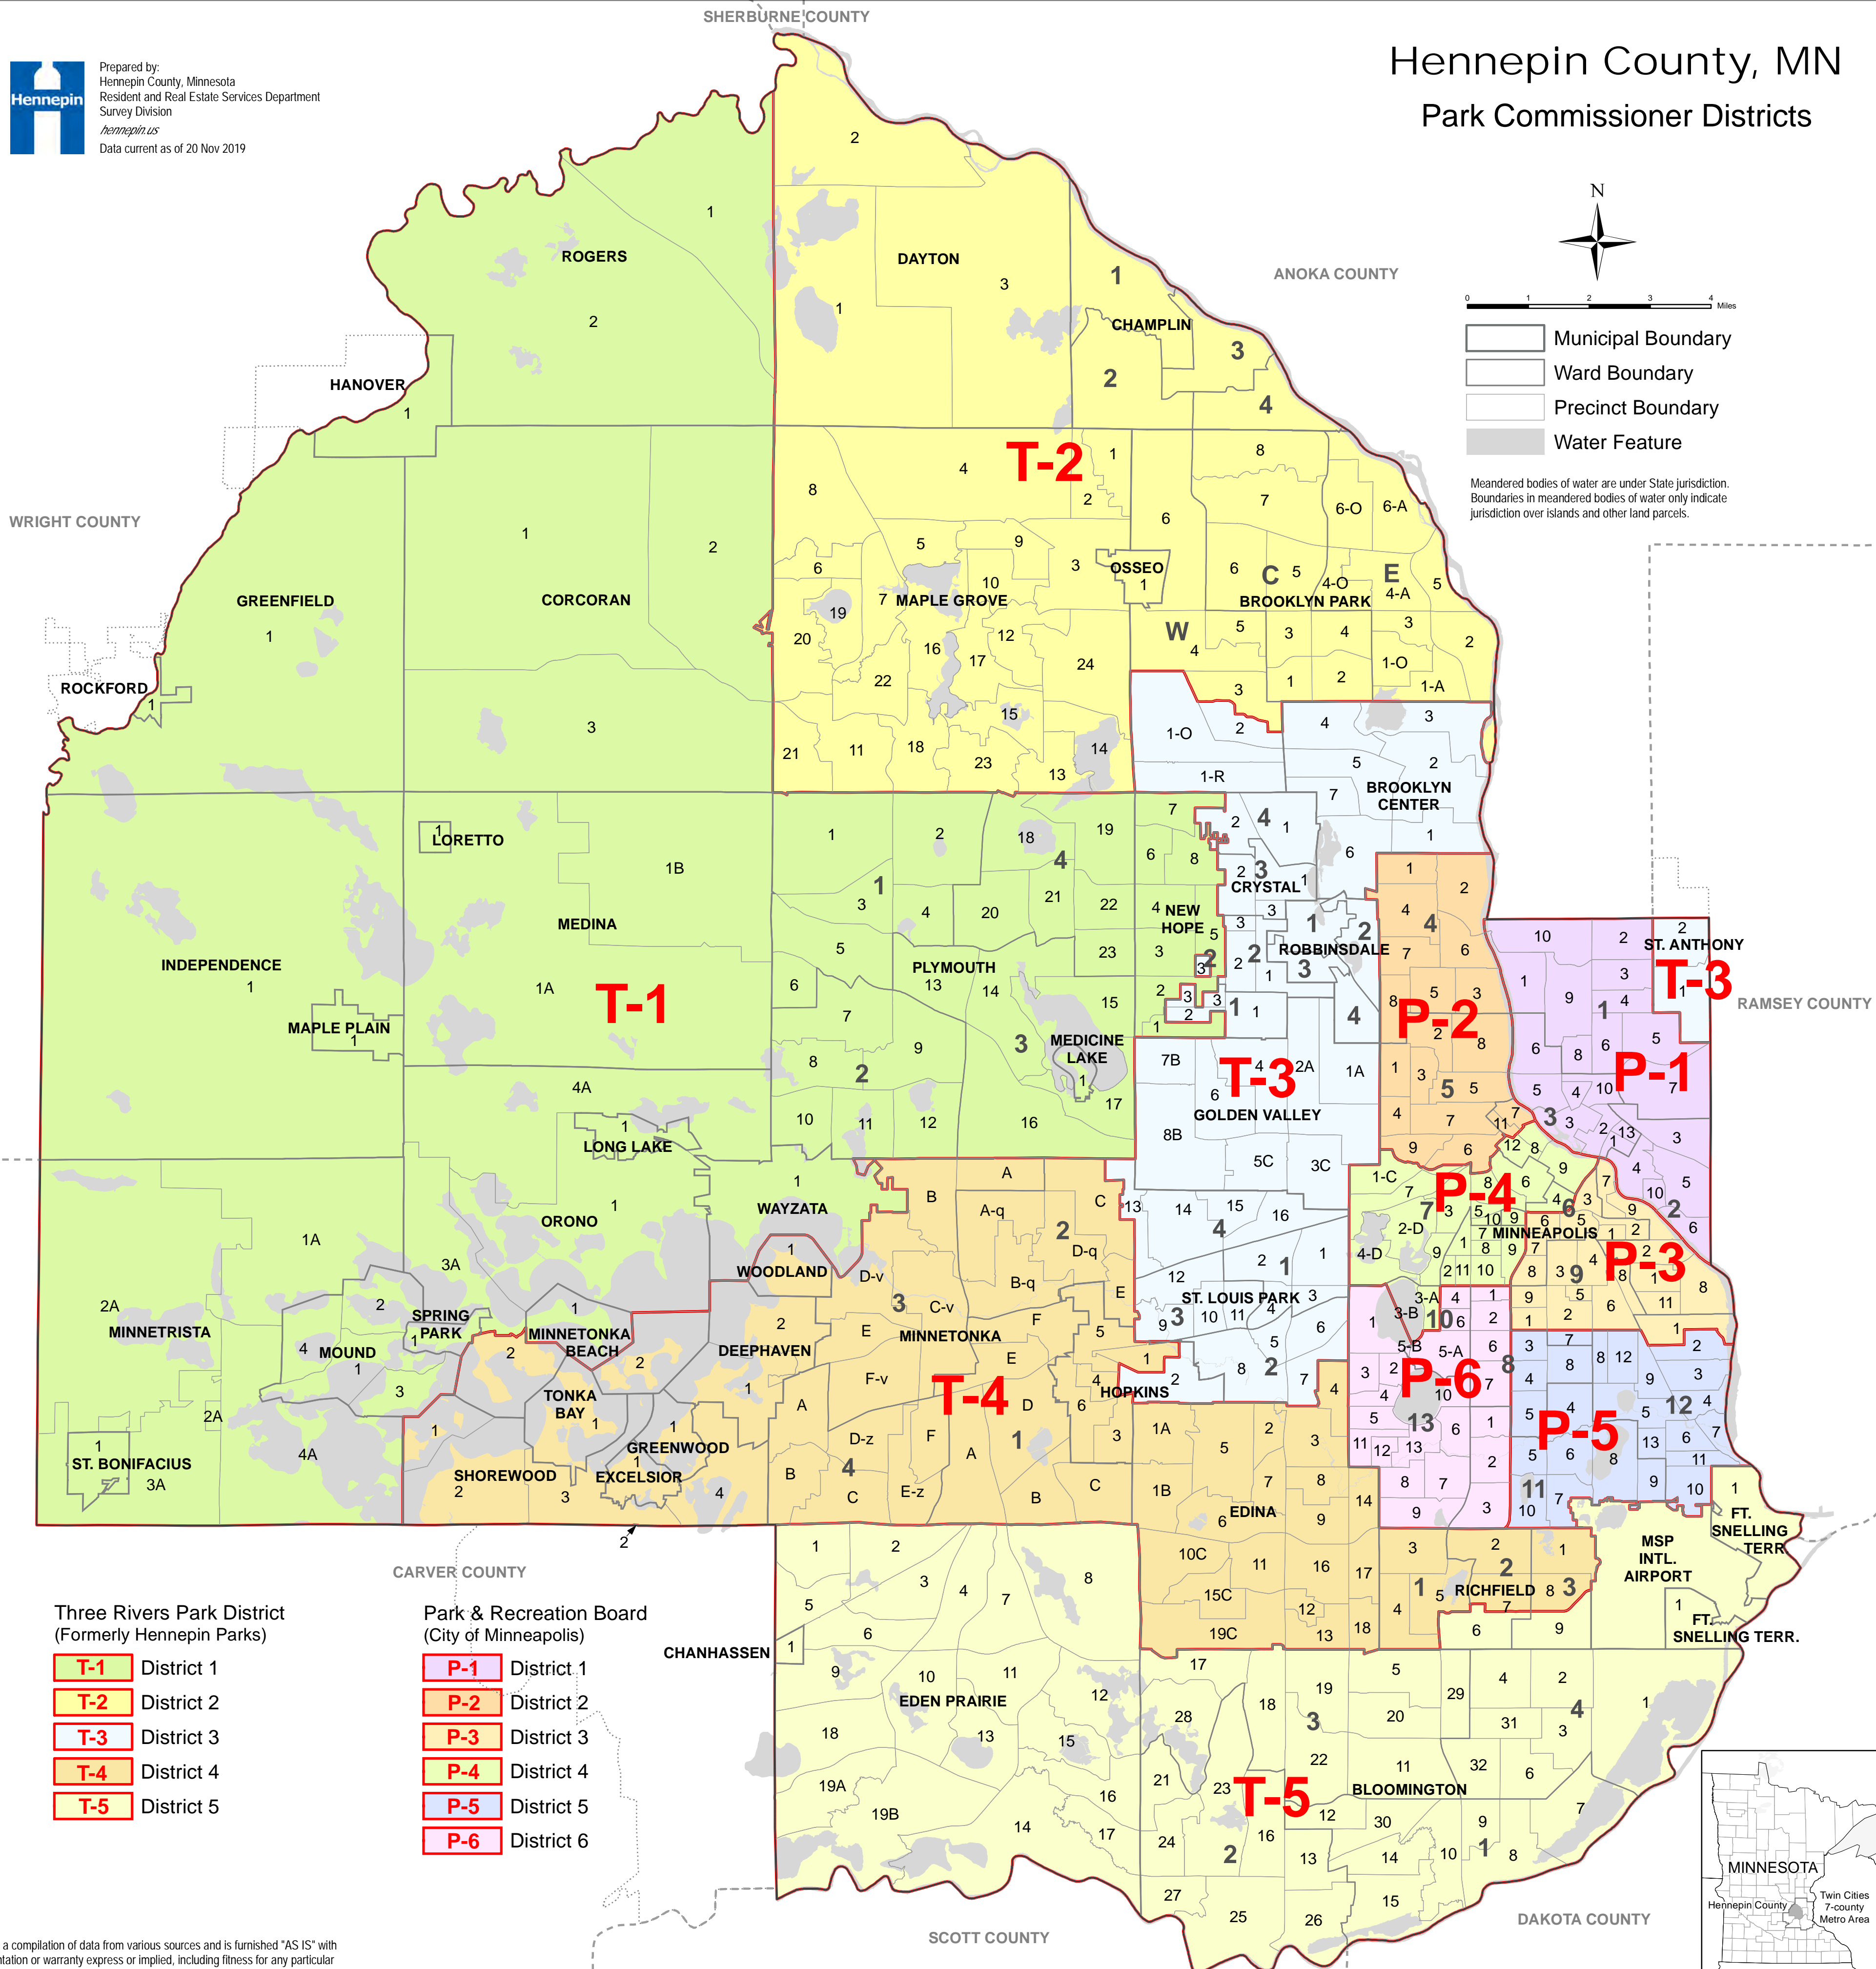

Prepared by:
Hennepin County, Minnesota
Resident and Real Estate Services Department
Survey Division
hennepin.us
Data current as of 20 Nov 2019

Hennepin County, MN

Park Commissioner Districts

0 1 2 3 4 Miles

- Municipal Boundary
- Ward Boundary
- Precinct Boundary
- Water Feature

Meandered bodies of water are under State jurisdiction. Boundaries in meandered bodies of water only indicate jurisdiction over islands and other land parcels.

Three Rivers Park District
(Formerly Hennepin Parks)

- T-1** District 1
- T-2** District 2
- T-3** District 3
- T-4** District 4
- T-5** District 5

Park & Recreation Board
(City of Minneapolis)

- P-1** District 1
- P-2** District 2
- P-3** District 3
- P-4** District 4
- P-5** District 5
- P-6** District 6

This map is a compilation of data from various sources and is furnished "AS IS" with no representation or warranty express or implied, including fitness for any particular purpose, merchantability, or the accuracy and completeness of the information shown.