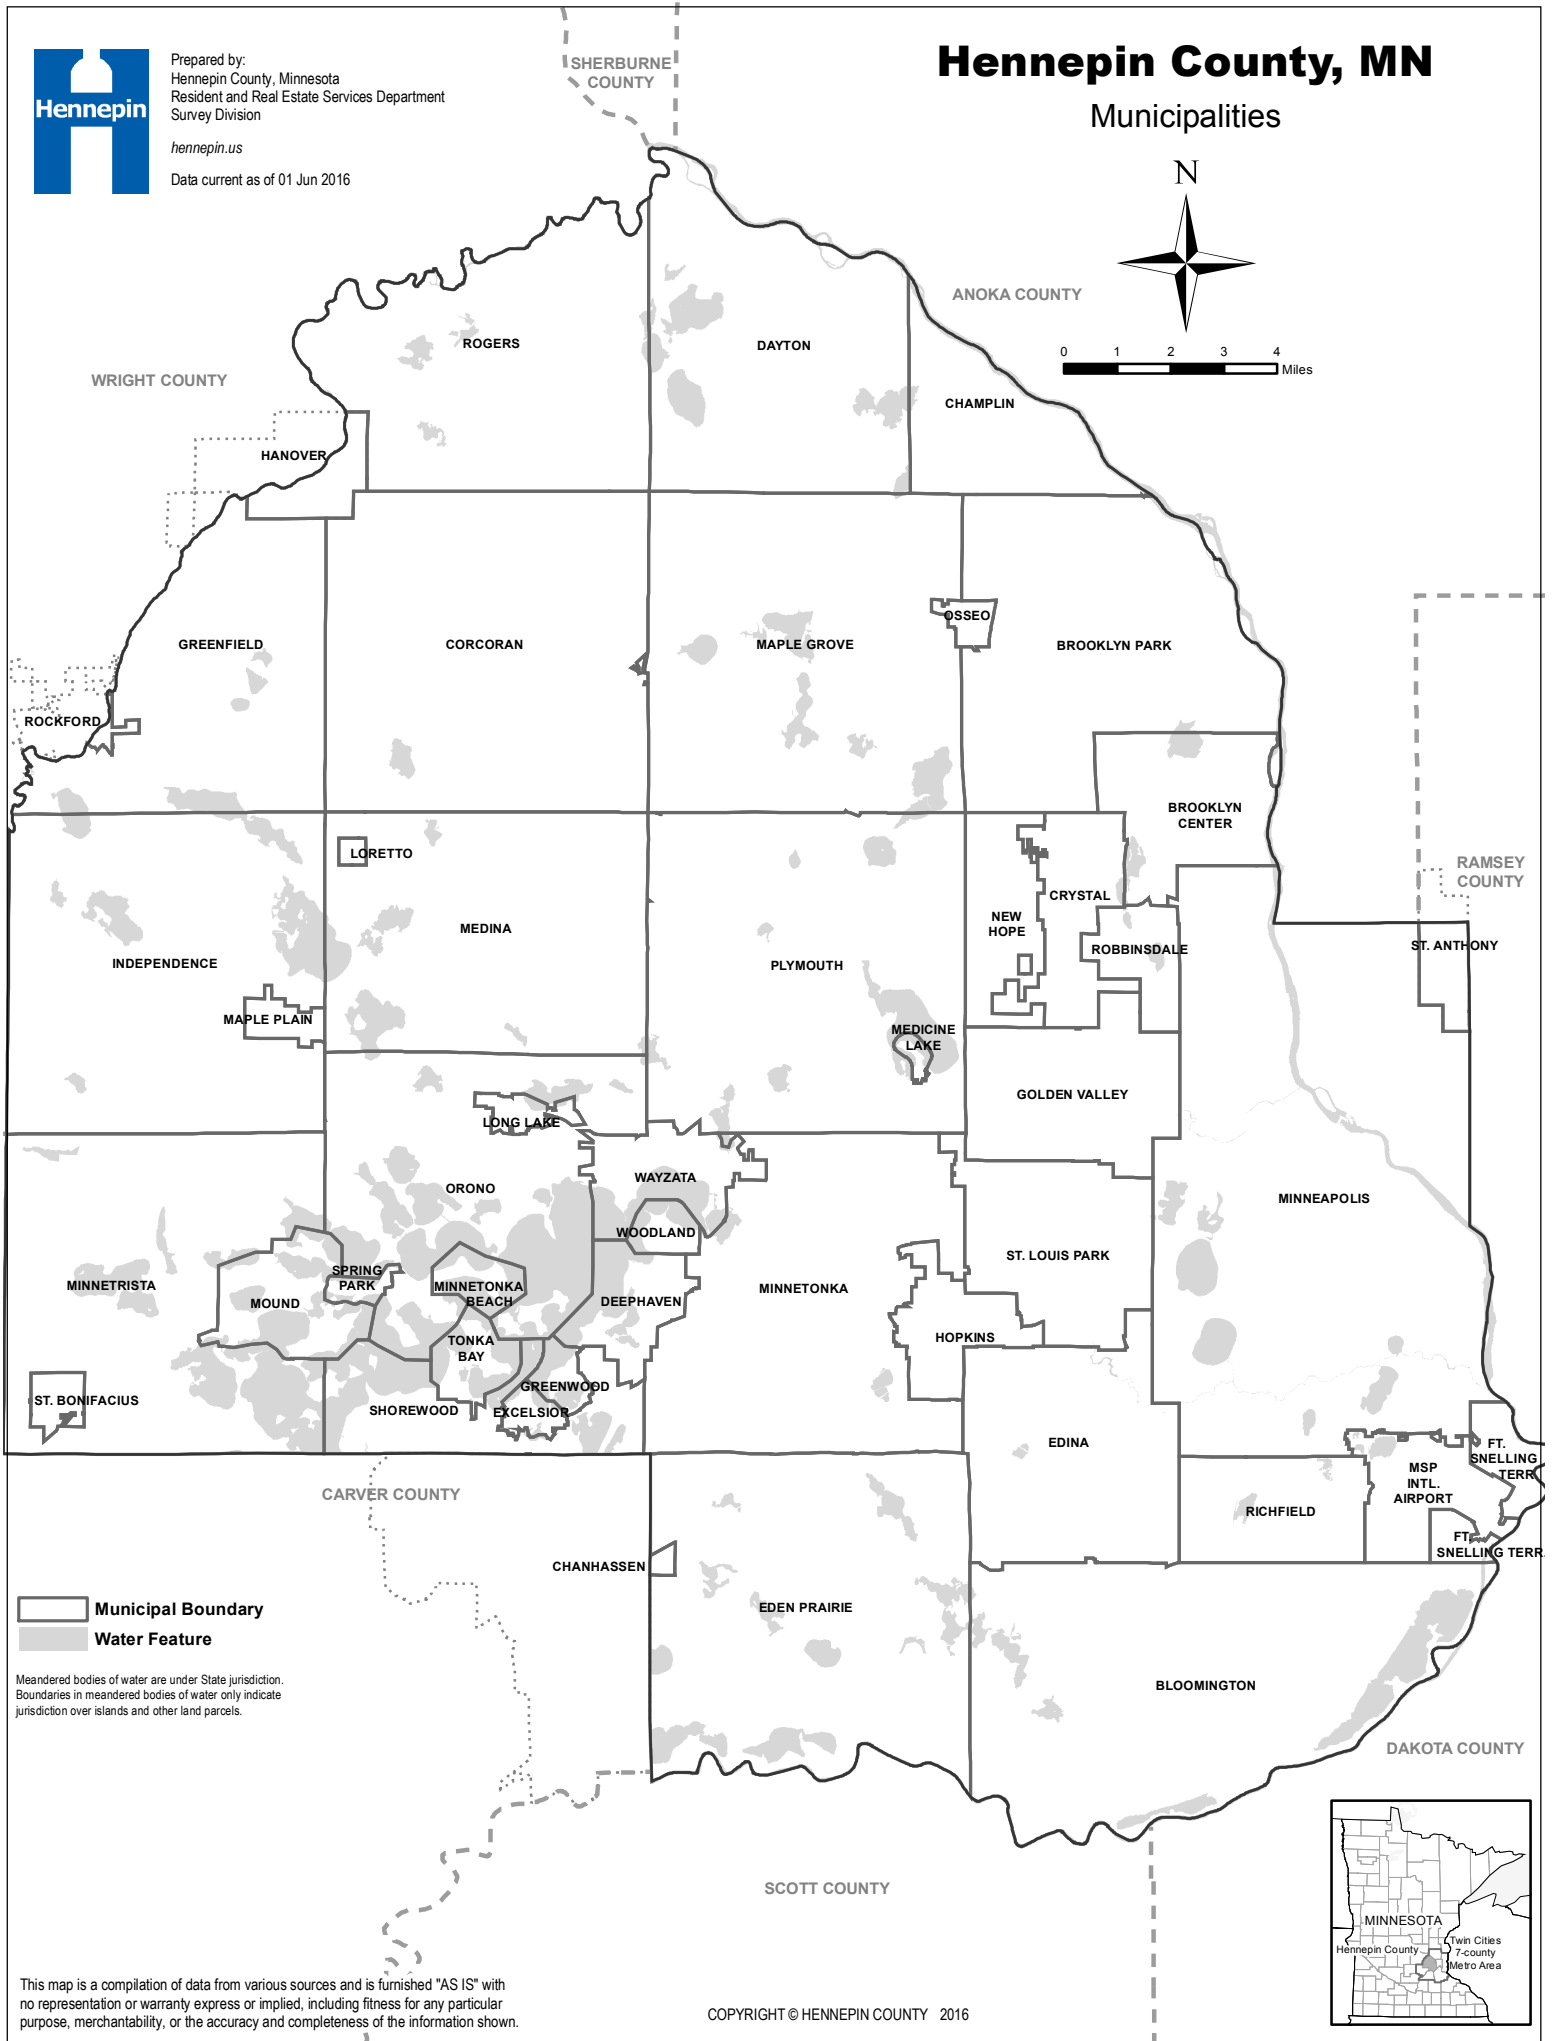

Prepared by:
Hennepin County, Minnesota
Resident and Real Estate Services Department
Survey Division

hennepin.us

Data current as of 01 Jun 2016

Hennepin County, MN

Municipalities

Municipal Boundary
 Water Feature

This map is a compilation of data from various sources and is furnished "AS IS" with no representation or warranty express or implied, including fitness for any particular purpose, merchantability, or the accuracy and completeness of the information shown.

COPYRIGHT © HENNEPIN COUNTY 2016