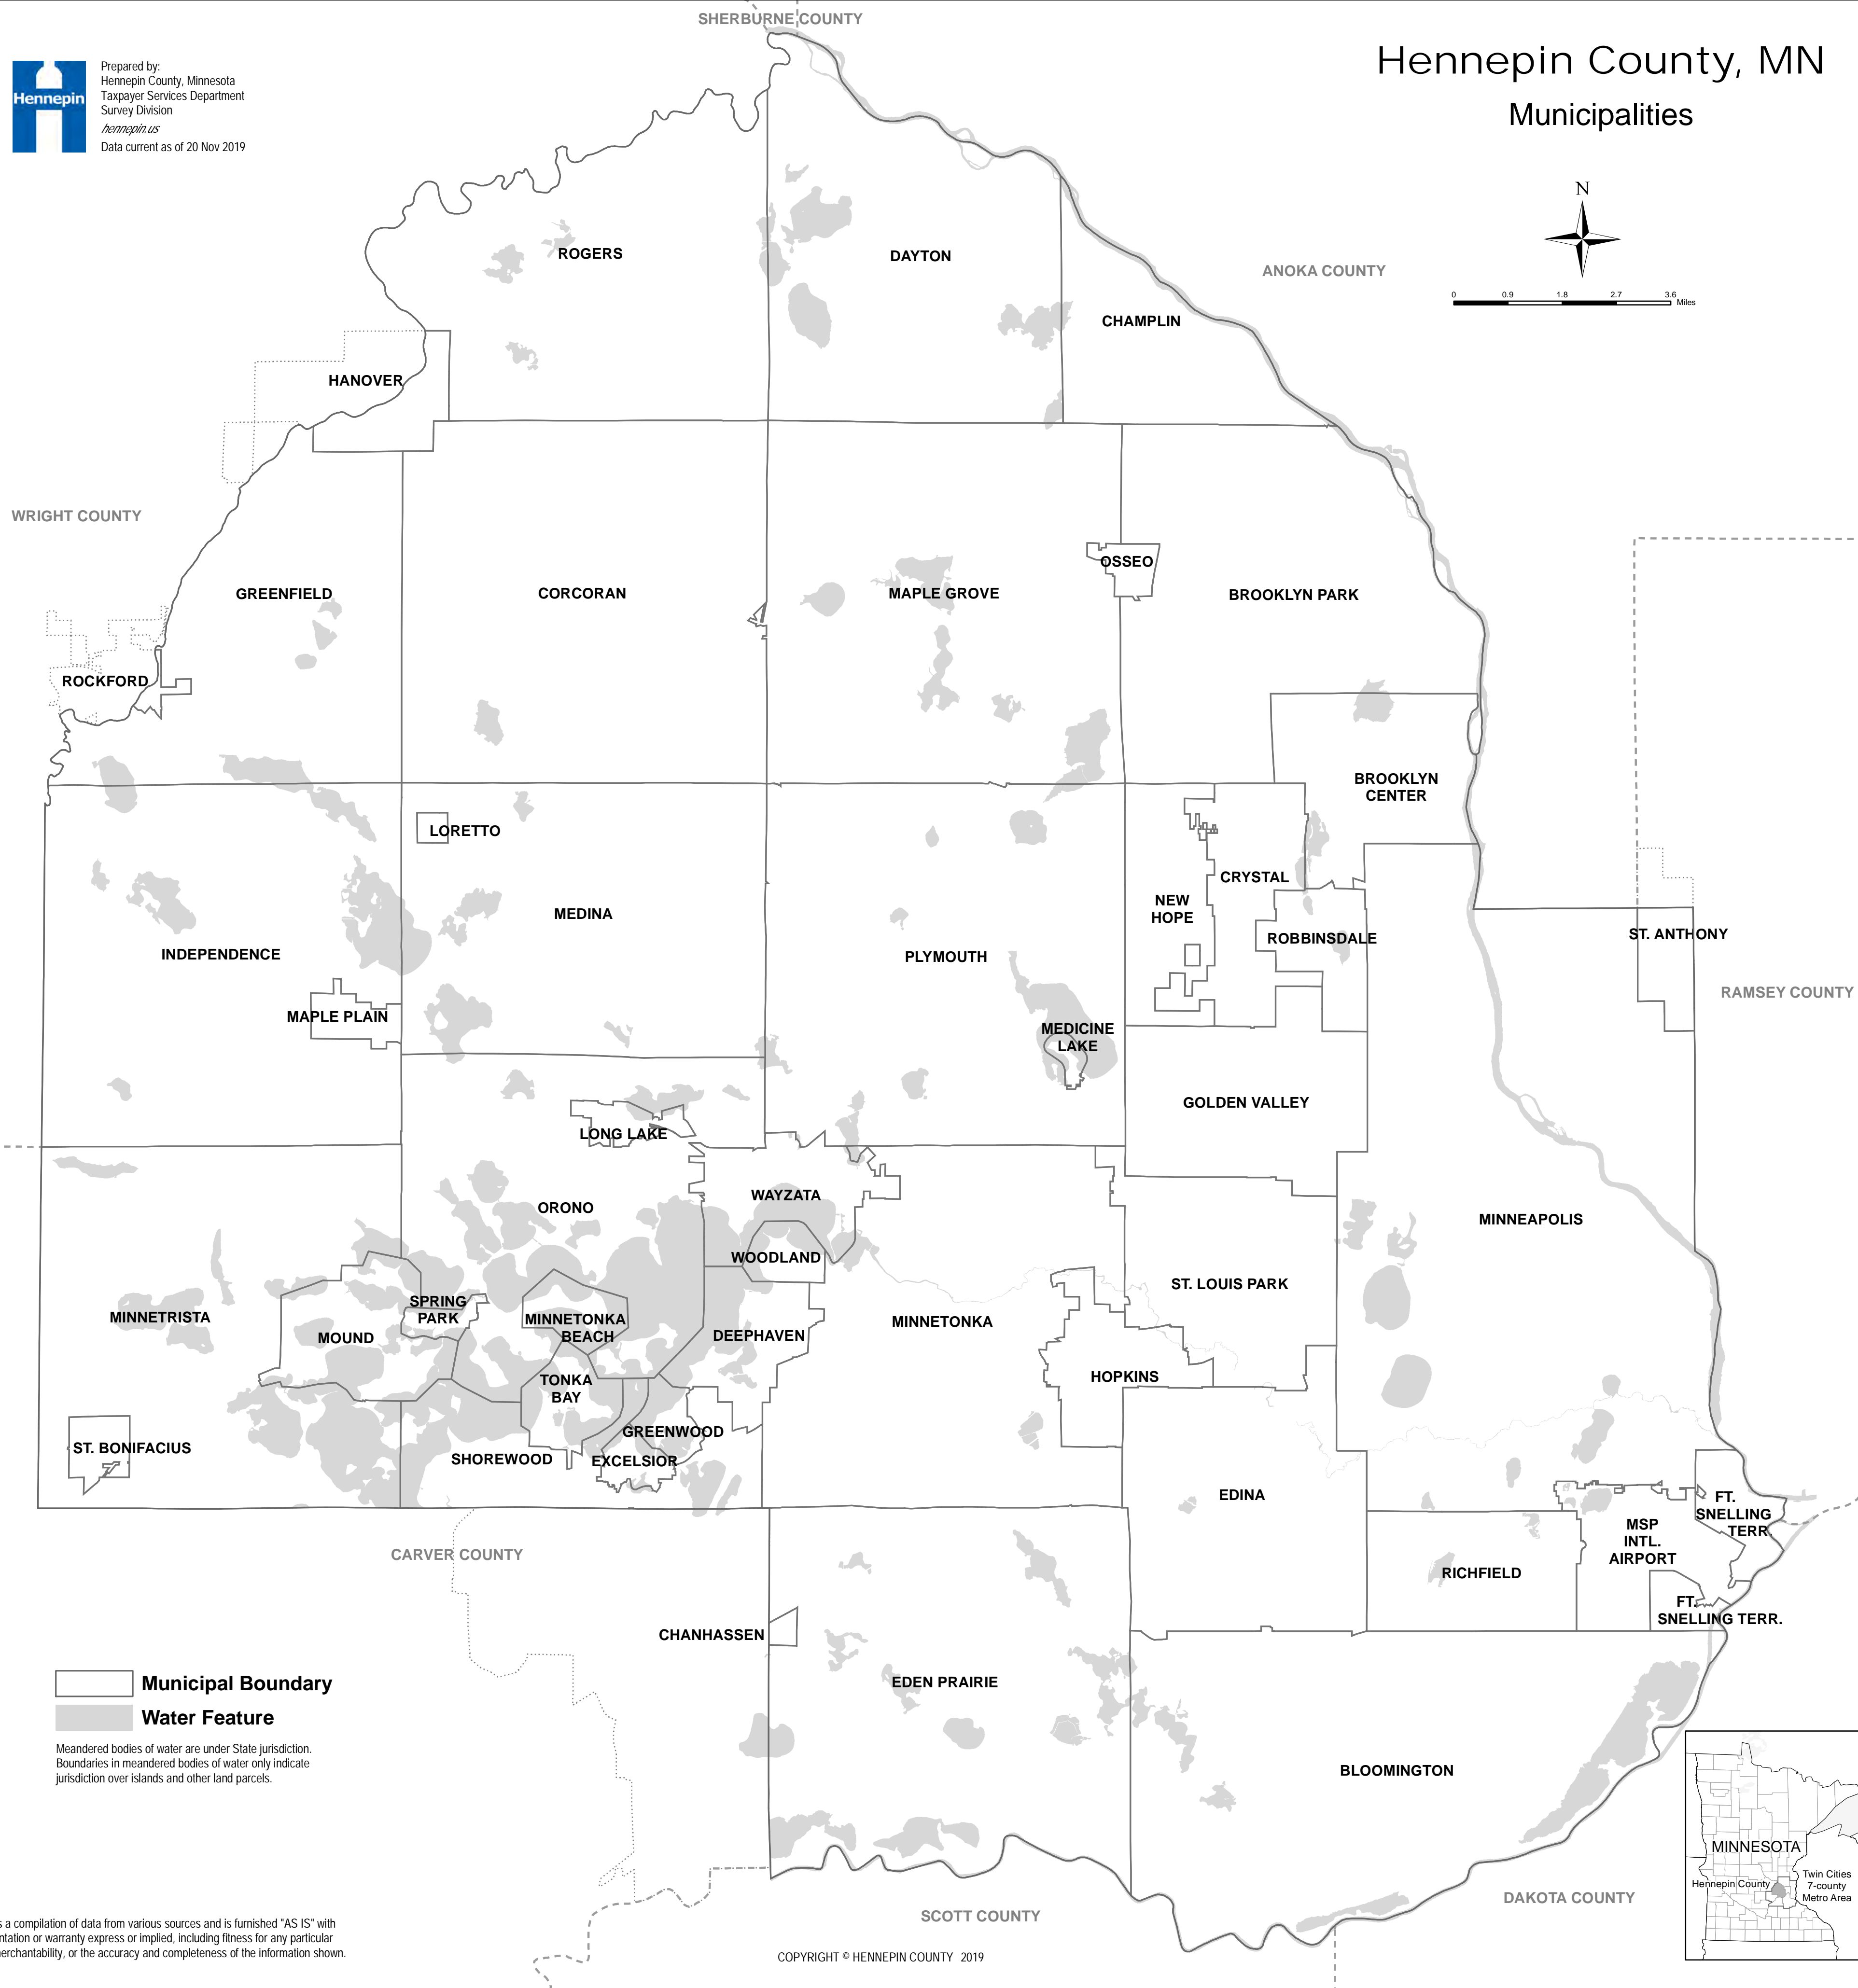

Prepared by:
Hennepin County, Minnesota
Taxpayer Services Department
Survey Division
hennepin.us
Data current as of 20 Nov 2019

Hennepin County, MN Municipalities

0 0.9 1.8 2.7 3.6 Miles

Municipal Boundary
 Water Feature

Meandered bodies of water are under State jurisdiction.
Boundaries in meandered bodies of water only indicate
jurisdiction over islands and other land parcels.

This map is a compilation of data from various sources and is furnished "AS IS" with no representation or warranty express or implied, including fitness for any particular purpose, merchantability, or the accuracy and completeness of the information shown.

COPYRIGHT © HENNEPIN COUNTY 2019