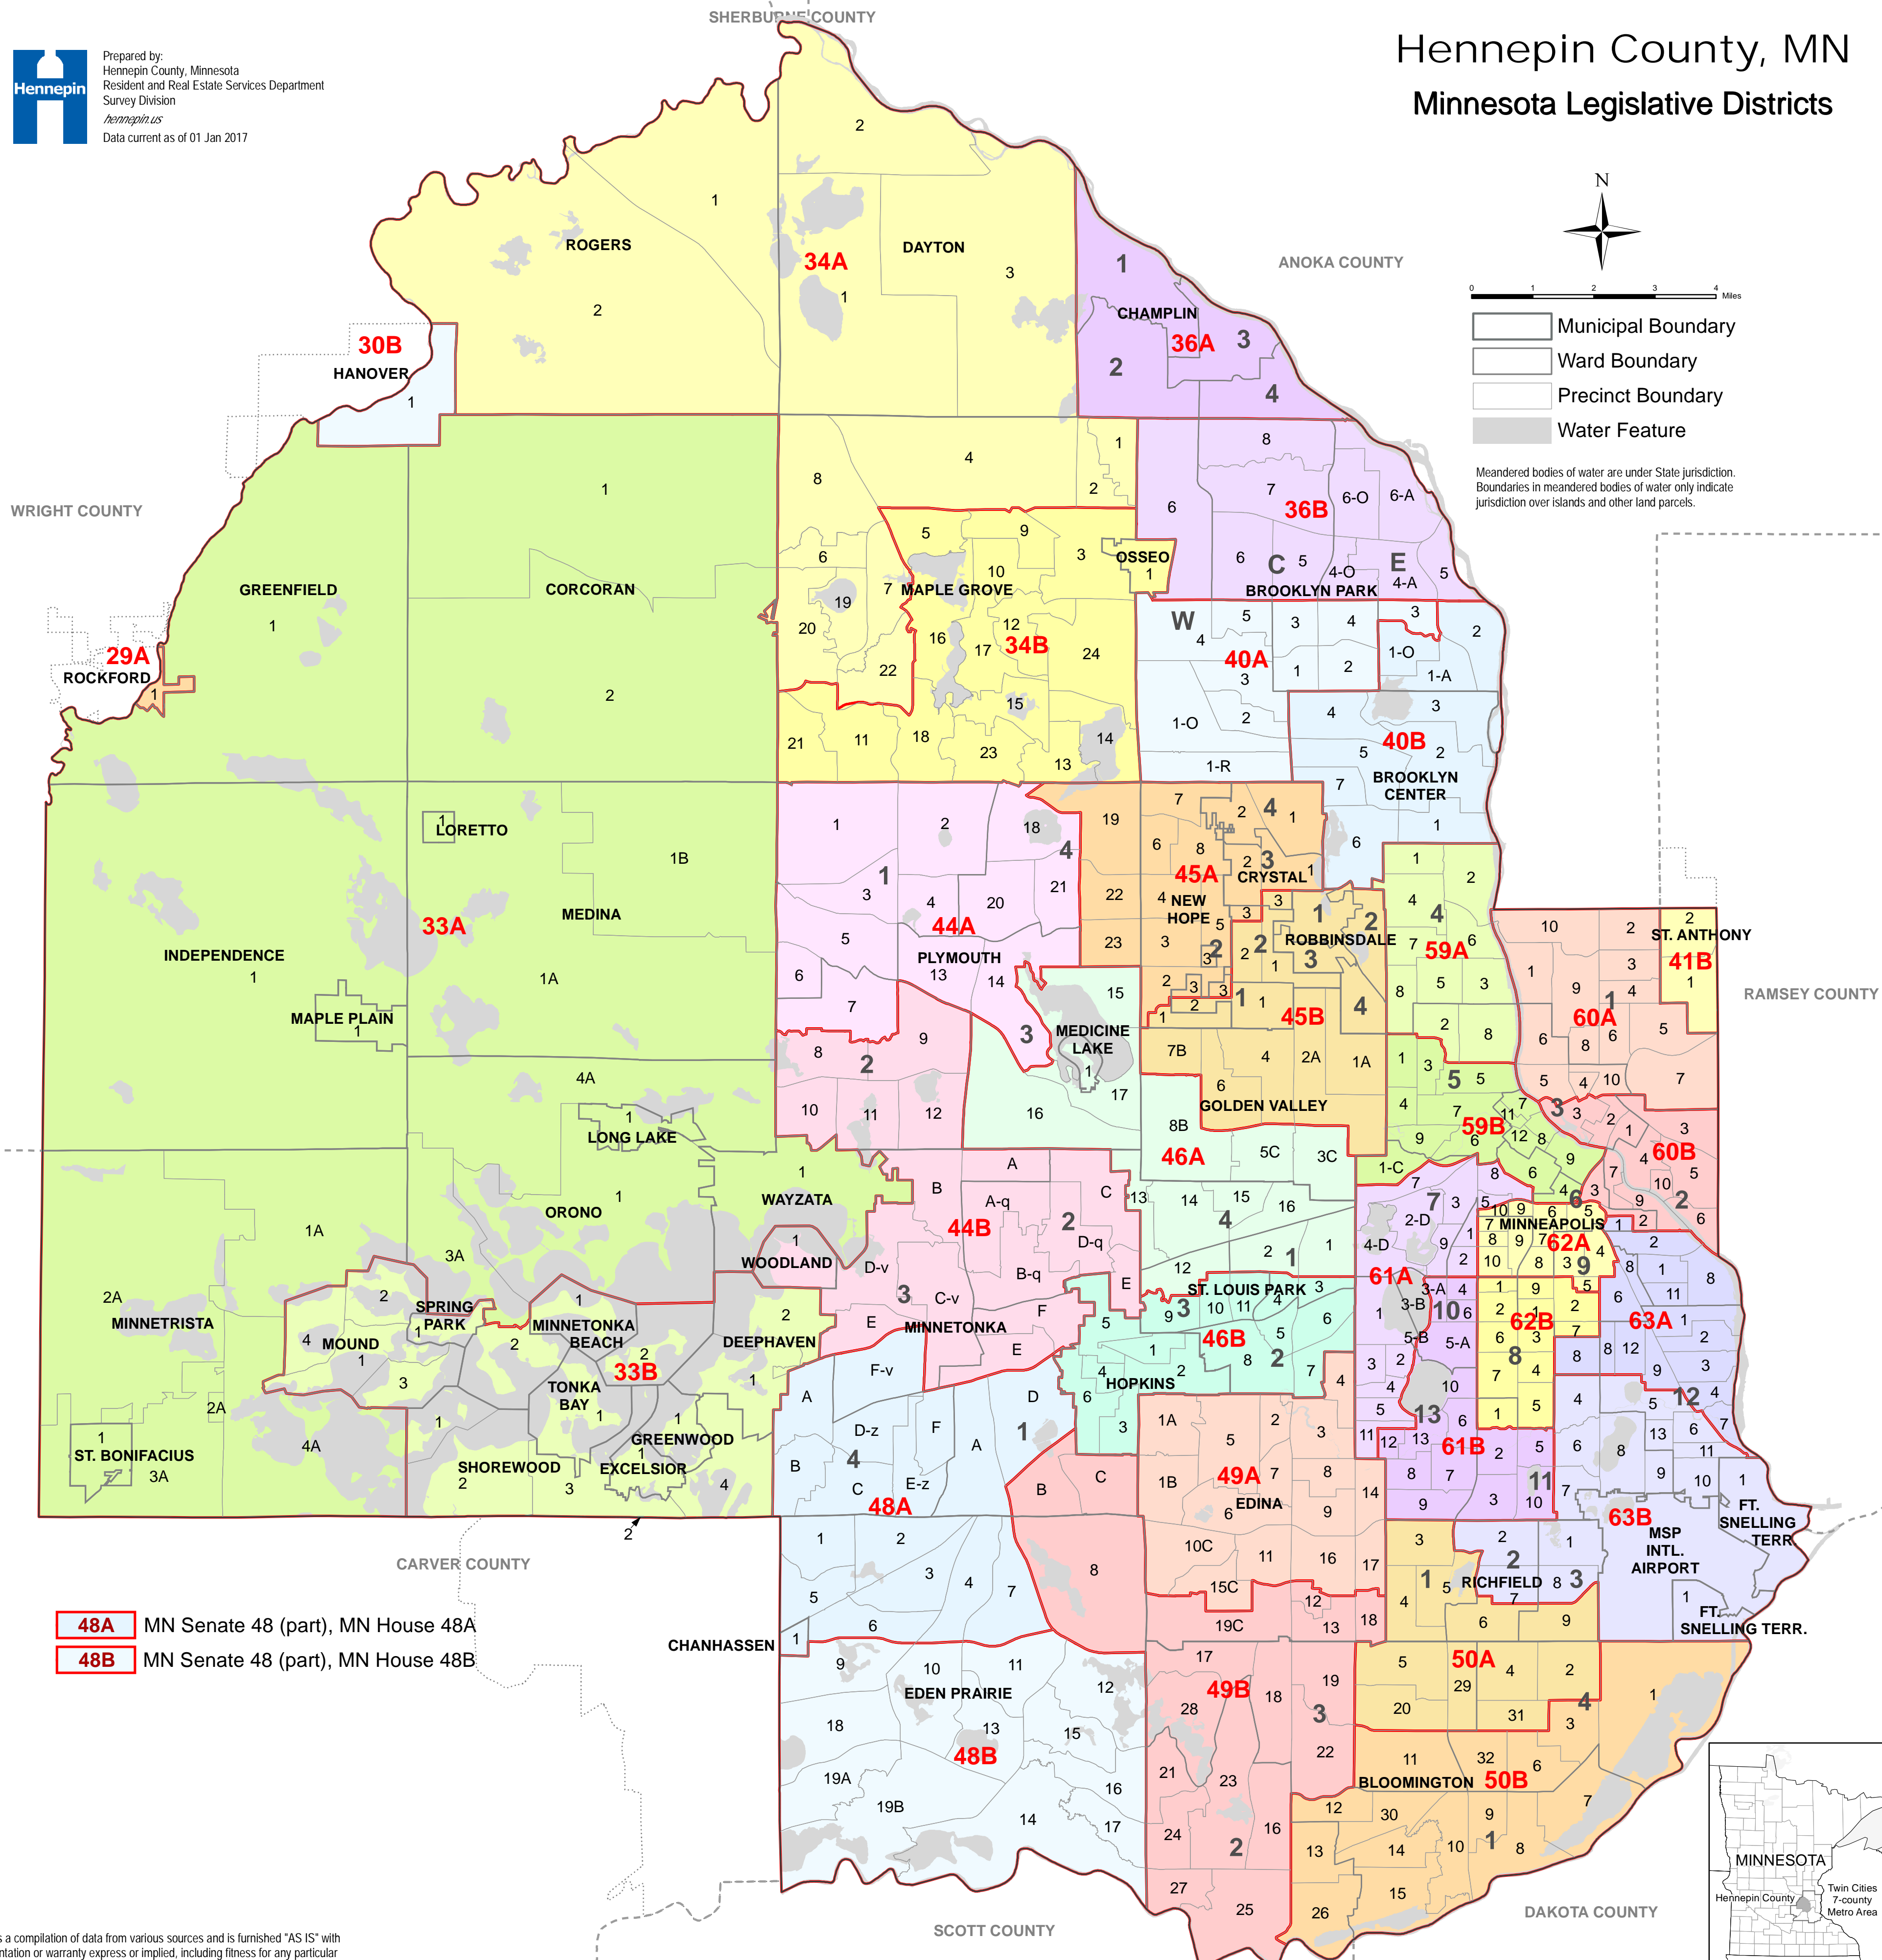

Prepared by:
Hennepin County, Minnesota
Resident and Real Estate Services Department
Survey Division
hennepin.us
Data current as of 01 Jan 2017

Hennepin County, MN

Minnesota Legislative Districts

N

0 1 2 3 4 Miles

- Municipal Boundary
- Ward Boundary
- Precinct Boundary
- Water Feature

Meandered bodies of water are under State jurisdiction. Boundaries in meandered bodies of water only indicate jurisdiction over islands and other land parcels.

48A MN Senate 48 (part), MN House 48A
48B MN Senate 48 (part), MN House 48B

This map is a compilation of data from various sources and is furnished "AS IS" with no representation or warranty express or implied, including fitness for any particular purpose, merchantability, or the accuracy and completeness of the information shown.