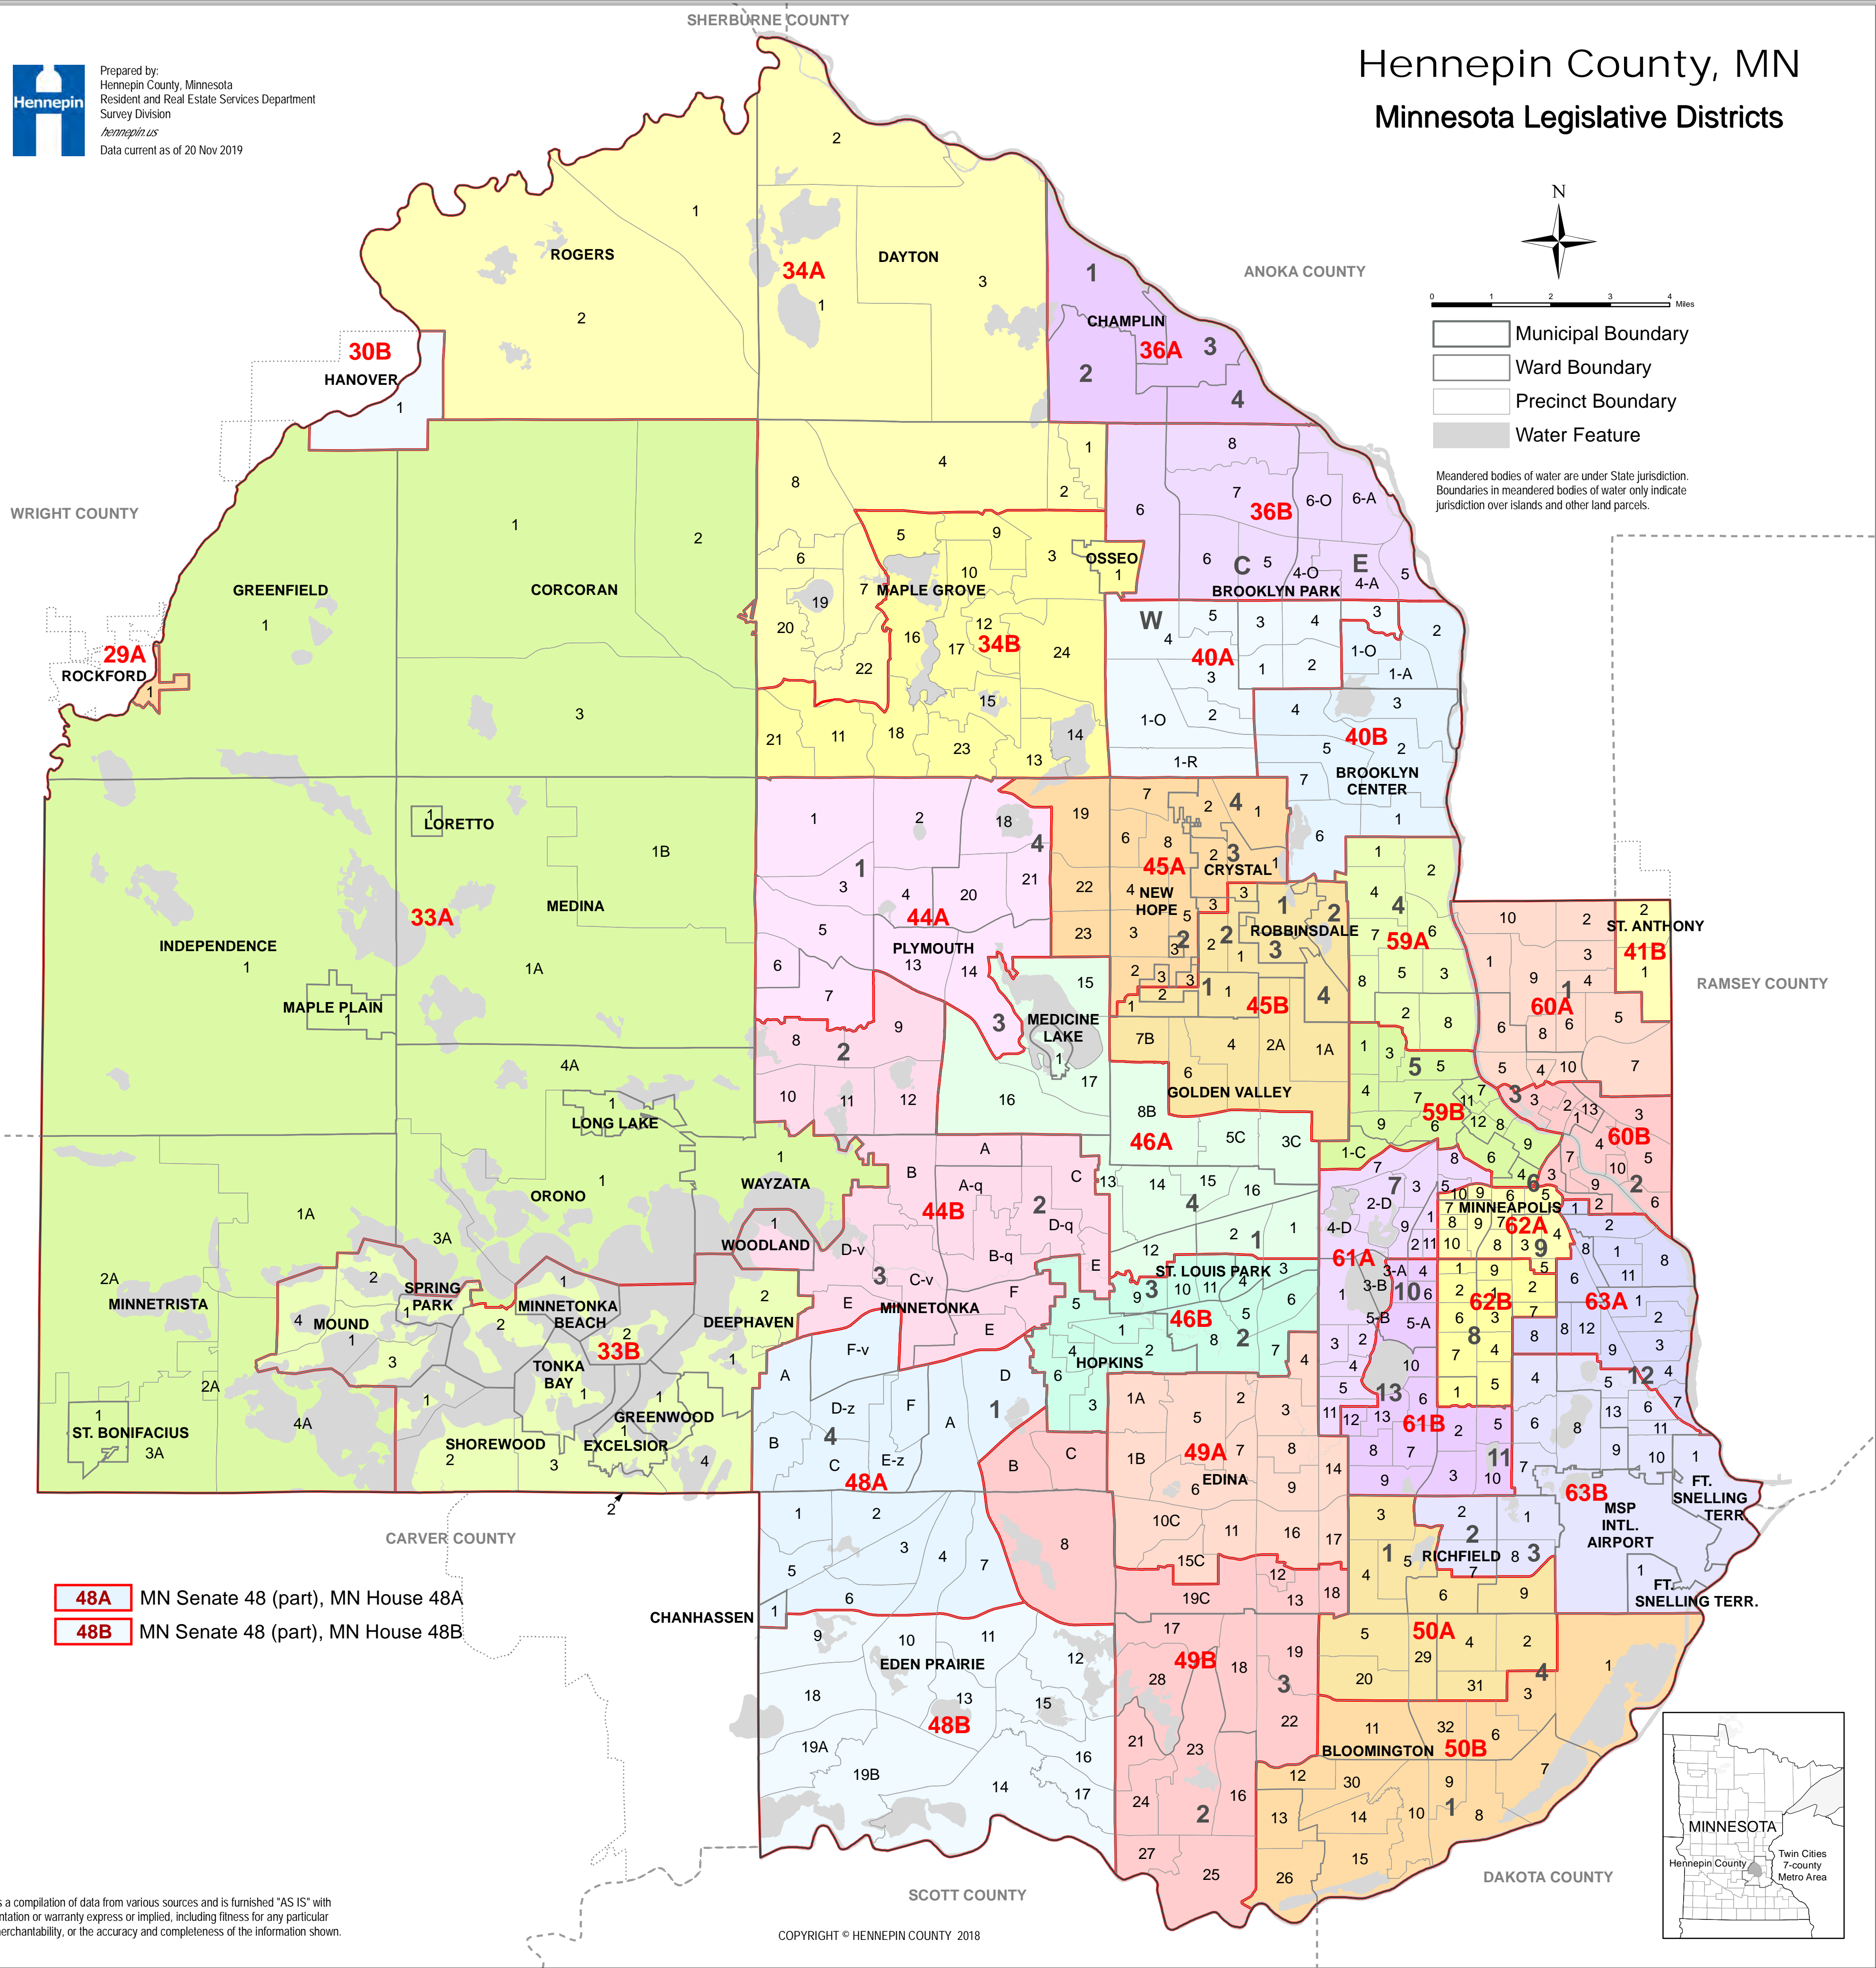

Prepared by:
Hennepin County, Minnesota
Resident and Real Estate Services Department
Survey Division
hennepin.us
Data current as of 20 Nov 2019

Hennepin County, MN

Minnesota Legislative Districts

0 1 2 3 4 Miles

- Municipal Boundary
- Ward Boundary
- Precinct Boundary
- Water Feature

Meandered bodies of water are under State jurisdiction. Boundaries in meandered bodies of water only indicate jurisdiction over islands and other land parcels.

- 48A** MN Senate 48 (part), MN House 48A
- 48B** MN Senate 48 (part), MN House 48B

This map is a compilation of data from various sources and is furnished "AS IS" with no representation or warranty express or implied, including fitness for any particular purpose, merchantability, or the accuracy and completeness of the information shown.