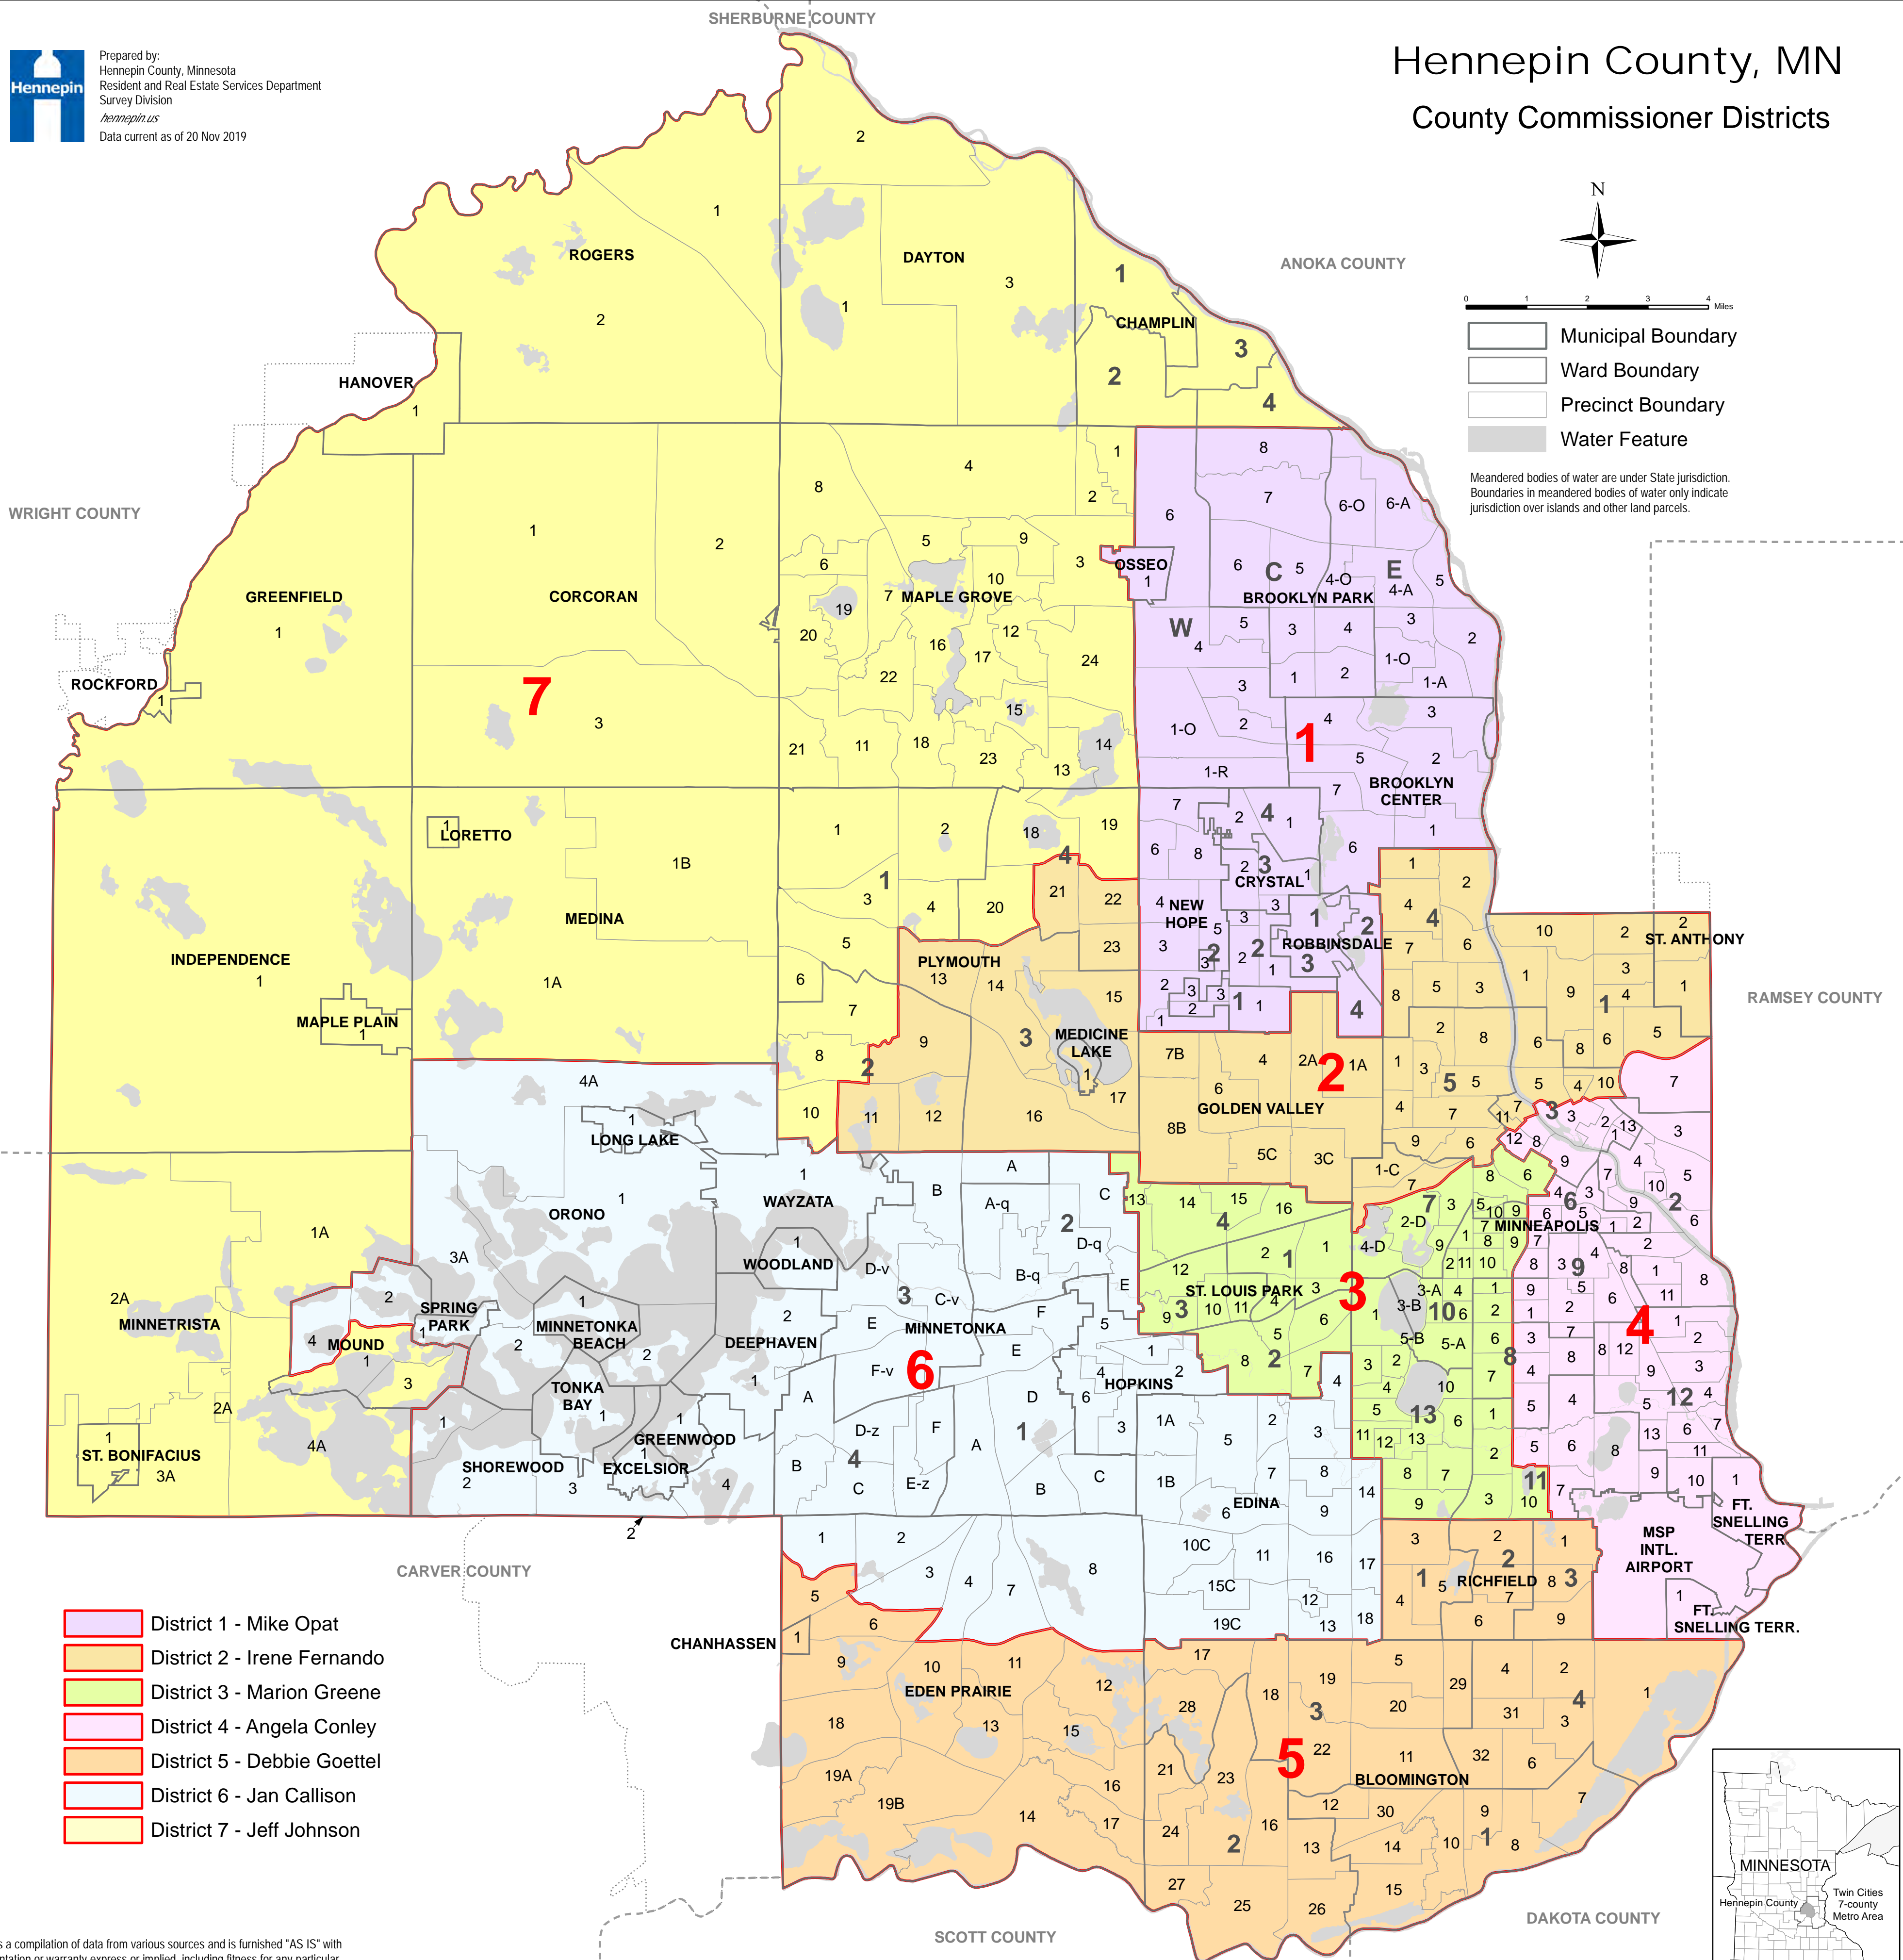

Prepared by:
Hennepin County, Minnesota
Resident and Real Estate Services Department
Survey Division
hennepin.us
Data current as of 20 Nov 2019

Hennepin County, MN

County Commissioner Districts

0 1 2 3 4 Miles

- Municipal Boundary
- Ward Boundary
- Precinct Boundary
- Water Feature

Meandered bodies of water are under State jurisdiction. Boundaries in meandered bodies of water only indicate jurisdiction over islands and other land parcels.

- District 1 - Mike Opat
- District 2 - Irene Fernando
- District 3 - Marion Greene
- District 4 - Angela Conley
- District 5 - Debbie Goettel
- District 6 - Jan Callison
- District 7 - Jeff Johnson

This map is a compilation of data from various sources and is furnished "AS IS" with no representation or warranty express or implied, including fitness for any particular purpose, merchantability, or the accuracy and completeness of the information shown.