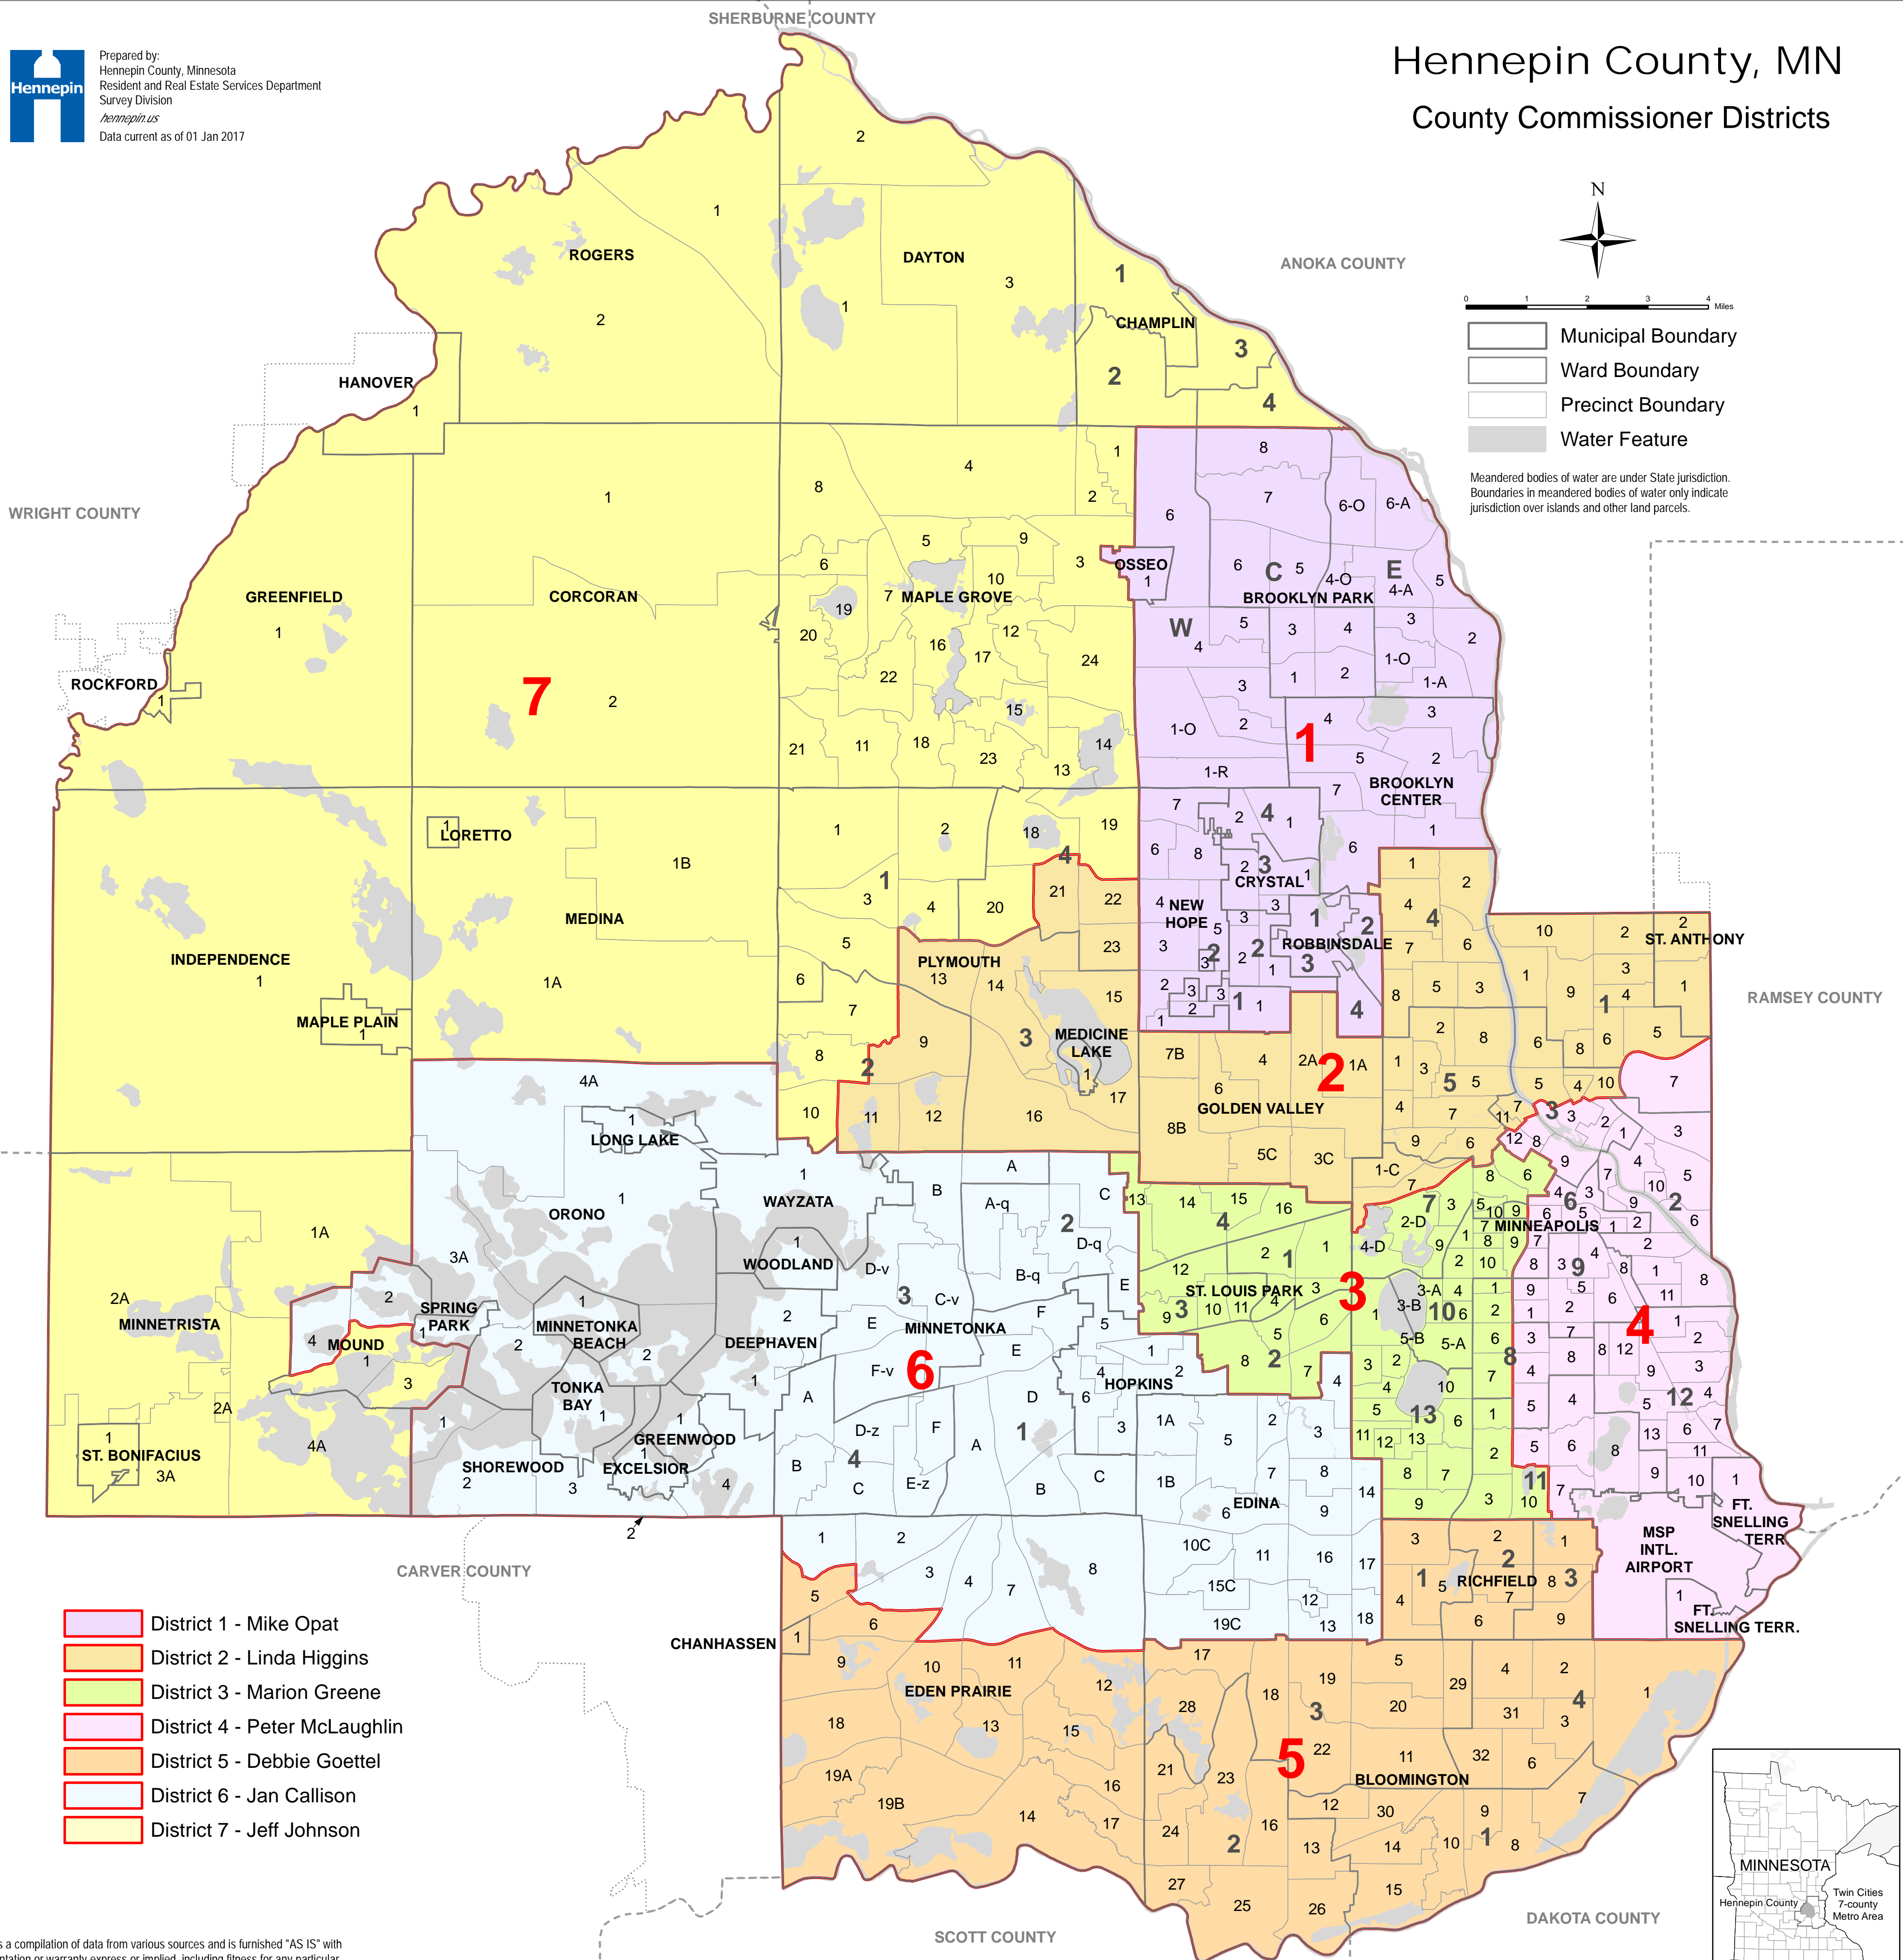

Prepared by:
Hennepin County, Minnesota
Resident and Real Estate Services Department
Survey Division
hennepin.us
Data current as of 01 Jan 2017

Hennepin County, MN

County Commissioner Districts

0 1 2 3 4 Miles

- Municipal Boundary
- Ward Boundary
- Precinct Boundary
- Water Feature

Meandered bodies of water are under State jurisdiction. Boundaries in meandered bodies of water only indicate jurisdiction over islands and other land parcels.

- District 1 - Mike Opat
- District 2 - Linda Higgins
- District 3 - Marion Greene
- District 4 - Peter McLaughlin
- District 5 - Debbie Goettel
- District 6 - Jan Callison
- District 7 - Jeff Johnson

This map is a compilation of data from various sources and is furnished "AS IS" with no representation or warranty express or implied, including fitness for any particular purpose, merchantability, or the accuracy and completeness of the information shown.