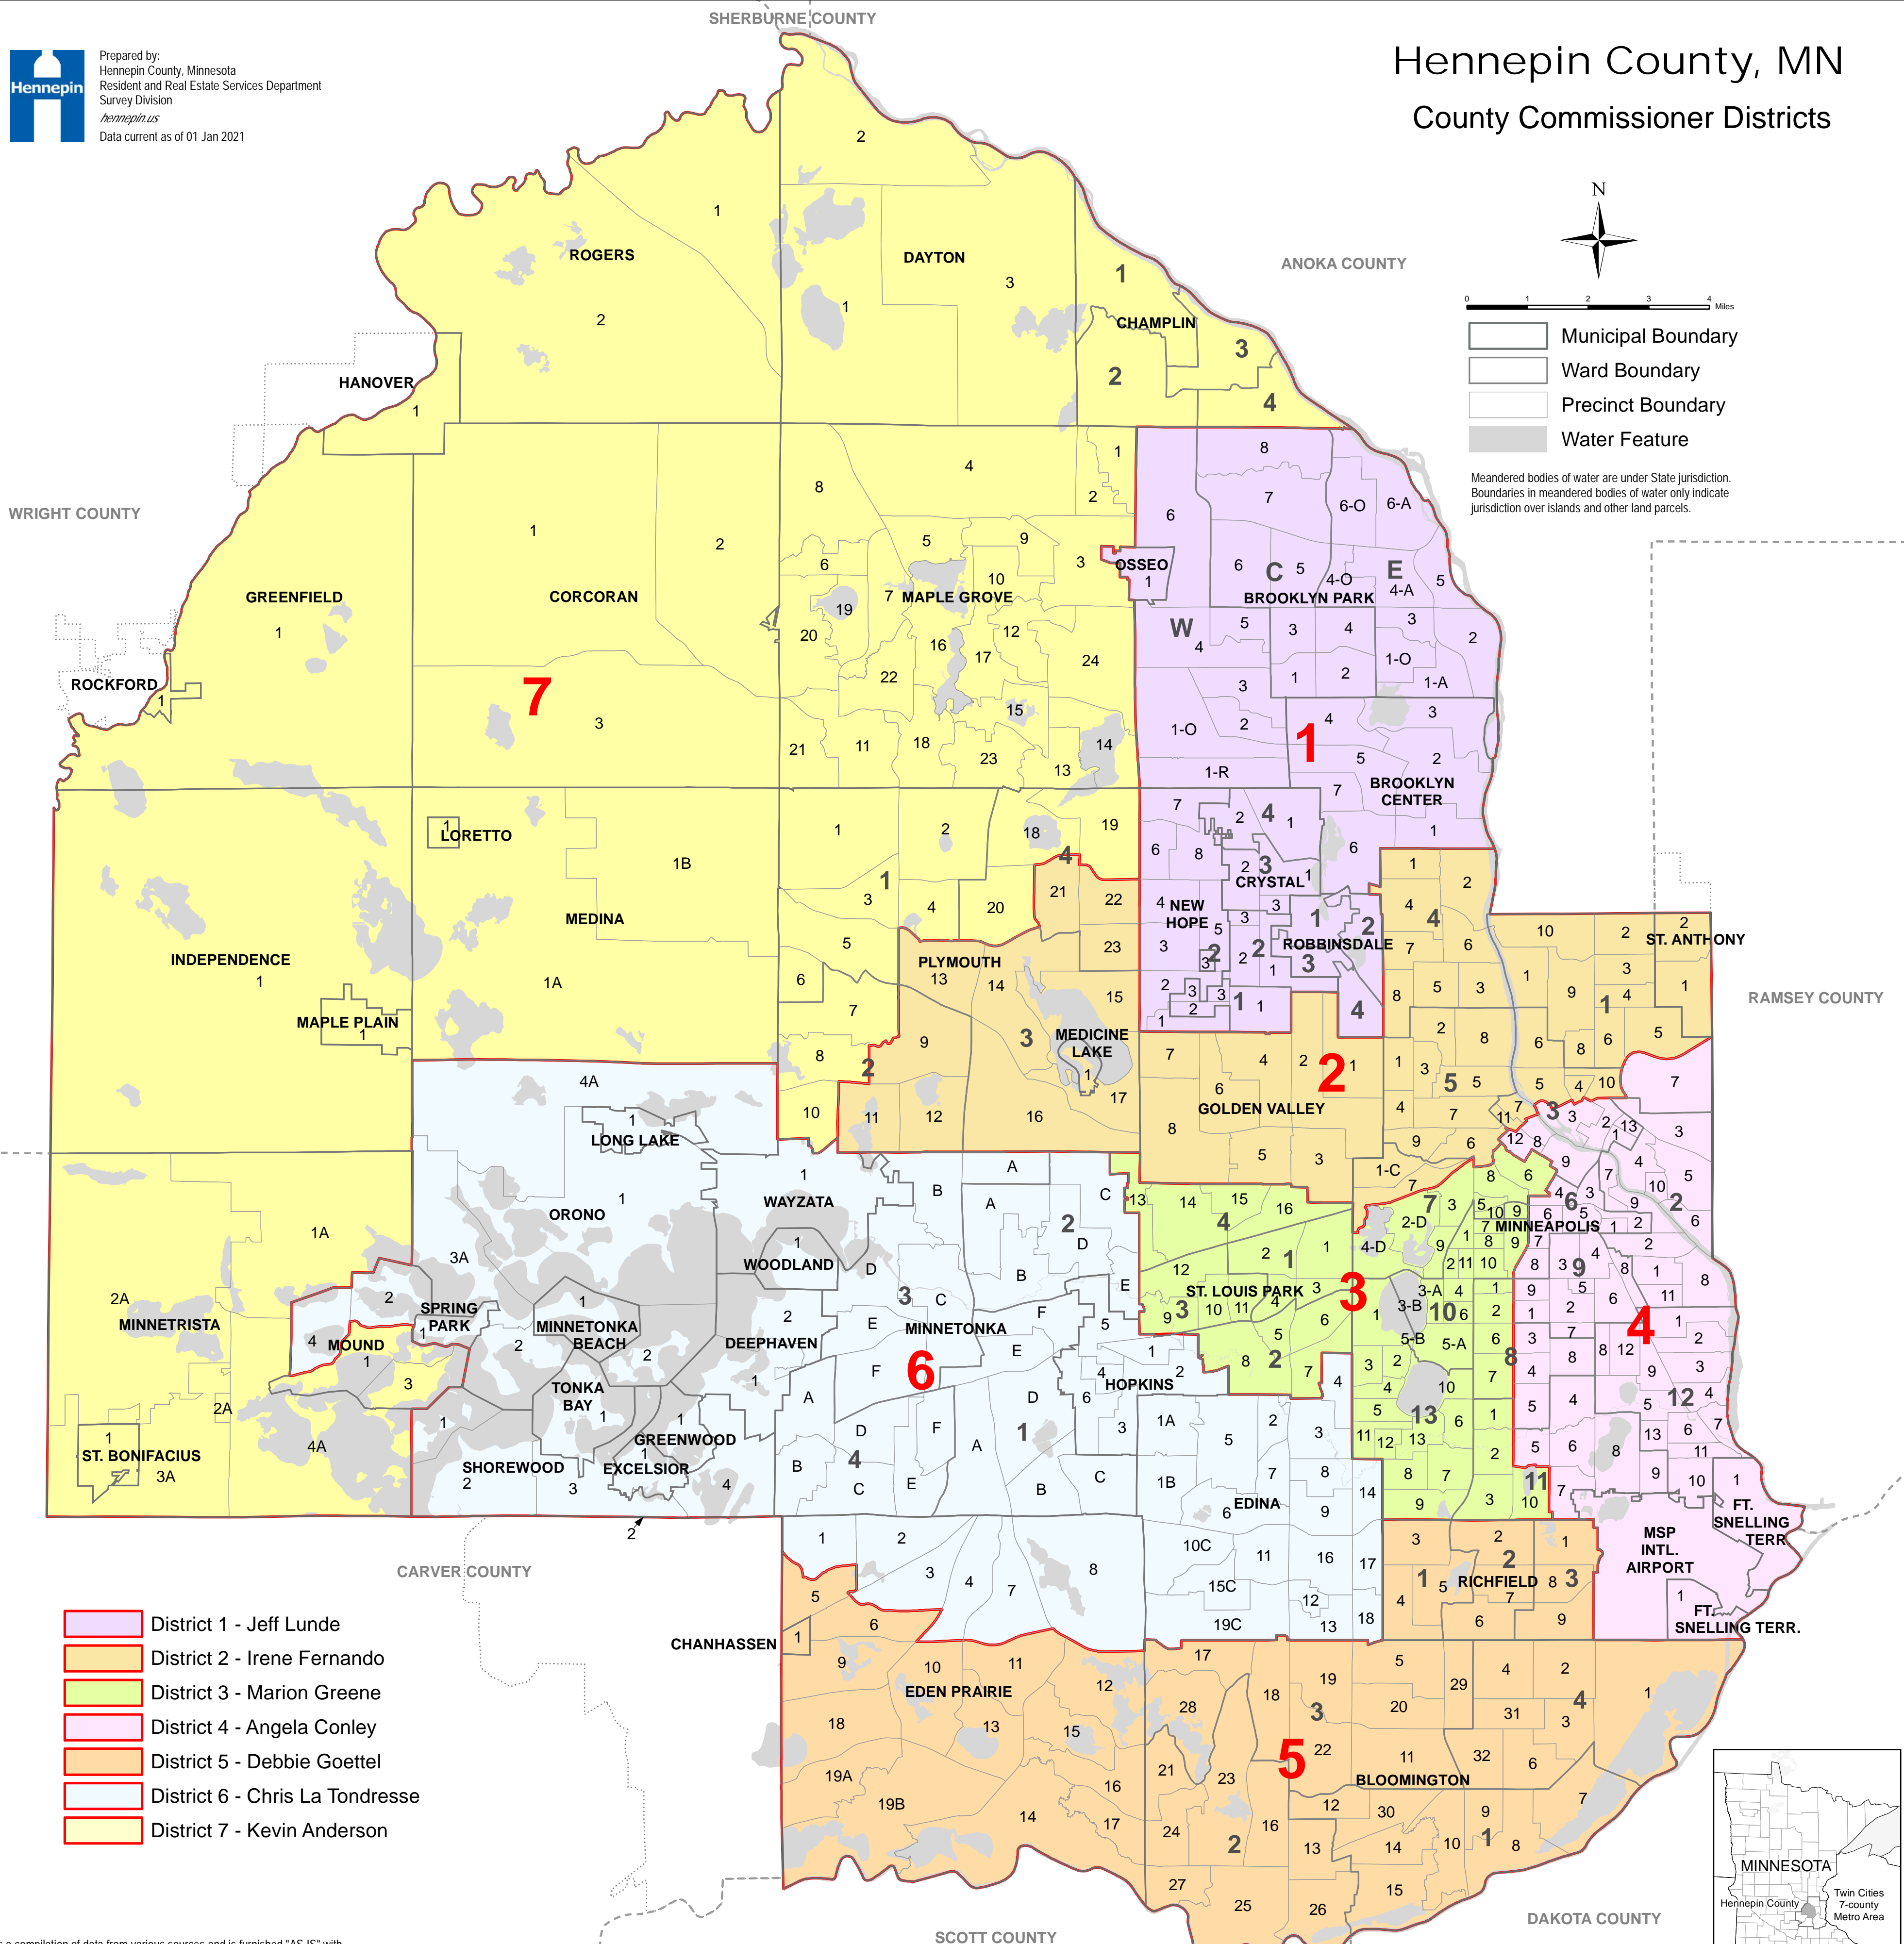

Prepared by:  
Hennepin County, Minnesota  
Resident and Real Estate Services Department  
Survey Division  
hennepin.us  
Data current as of 01 Jan 2021

# Hennepin County, MN

## County Commissioner Districts

0 1 2 3 4 Miles

- Municipal Boundary
- Ward Boundary
- Precinct Boundary
- Water Feature

Meandered bodies of water are under State jurisdiction. Boundaries in meandered bodies of water only indicate jurisdiction over islands and other land parcels.

- District 1 - Jeff Lunde
- District 2 - Irene Fernando
- District 3 - Marion Greene
- District 4 - Angela Conley
- District 5 - Debbie Goettel
- District 6 - Chris La Tondresse
- District 7 - Kevin Anderson