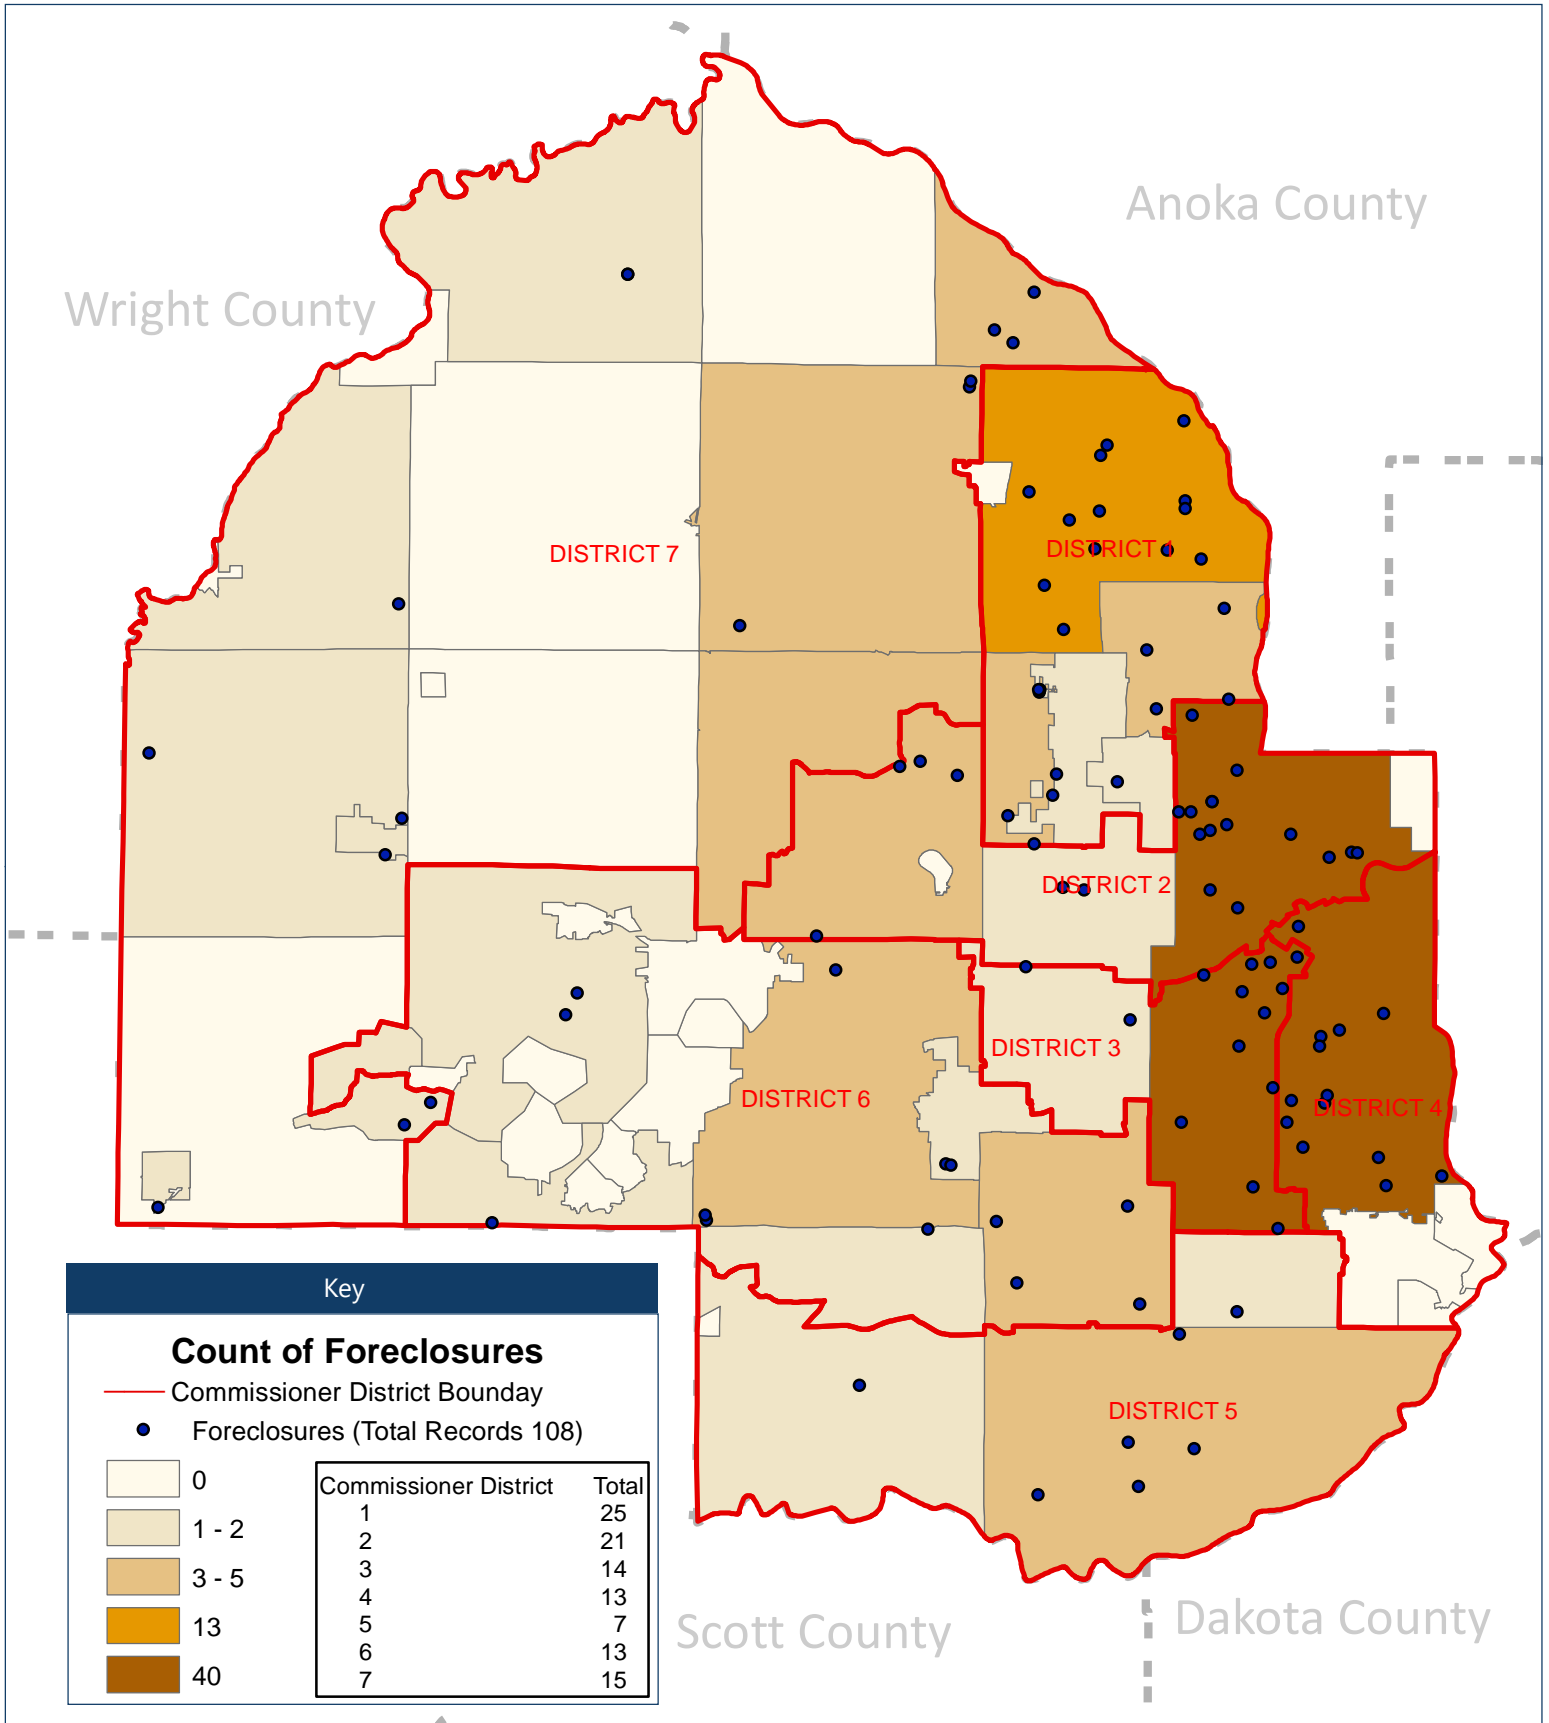

Distribution of Foreclosures

January - September 2021 Hennepin County Survey Division

HENNEPIN COUNTY
MINNESOTA

Disclaimer: This map (i) is furnished "AS IS" with no representation as to completeness or accuracy; (ii) is furnished with no warranty of any kind; and (iii) is not suitable for legal, engineering or surveying purposes. Hennepin County shall not be liable for any damage, injury or loss resulting from this map. Total Records 108. Successfully Geocoded 108.

Publication date: 10/5/2021 Datasources: Hennepin Cty Sheriff September 2021 Sales Extract,