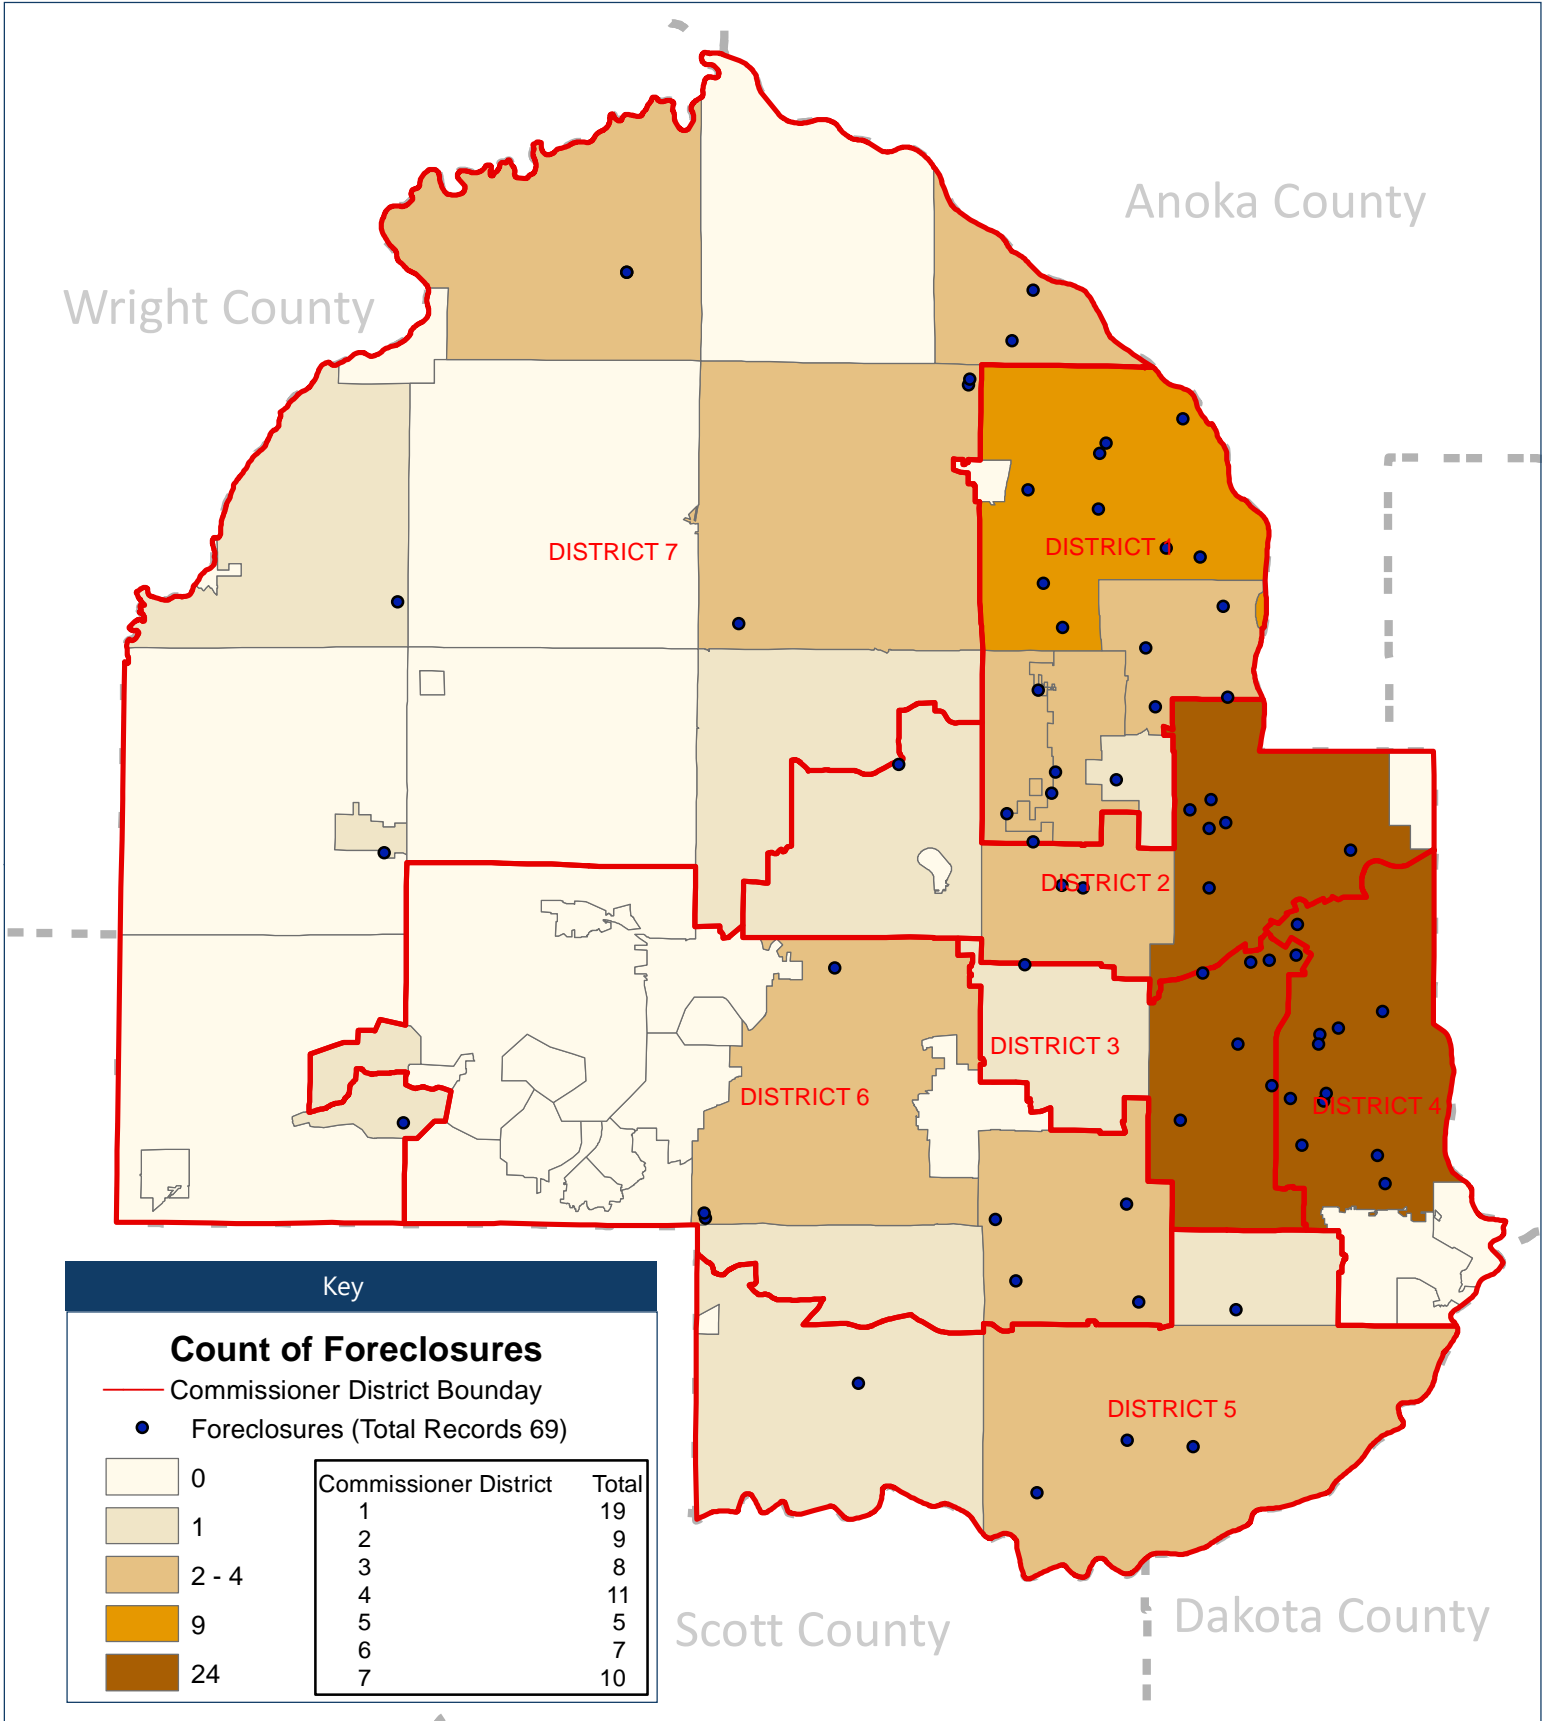

# Distribution of Foreclosures

January - June 2021 Hennepin County Survey Division

HENNEPIN COUNTY  
MINNESOTA

**Disclaimer:** This map (i) is furnished "AS IS" with no representation as to completeness or accuracy; (ii) is furnished with no warranty of any kind; and (iii) is not suitable for legal, engineering or surveying purposes. Hennepin County shall not be liable for any damage, injury or loss resulting from this map. Total Records 69. Successfully Geocoded 69.

Publication date: 7/7/2021 Datasources: Hennepin Cty Sheriff June 2021 Sales Extract,