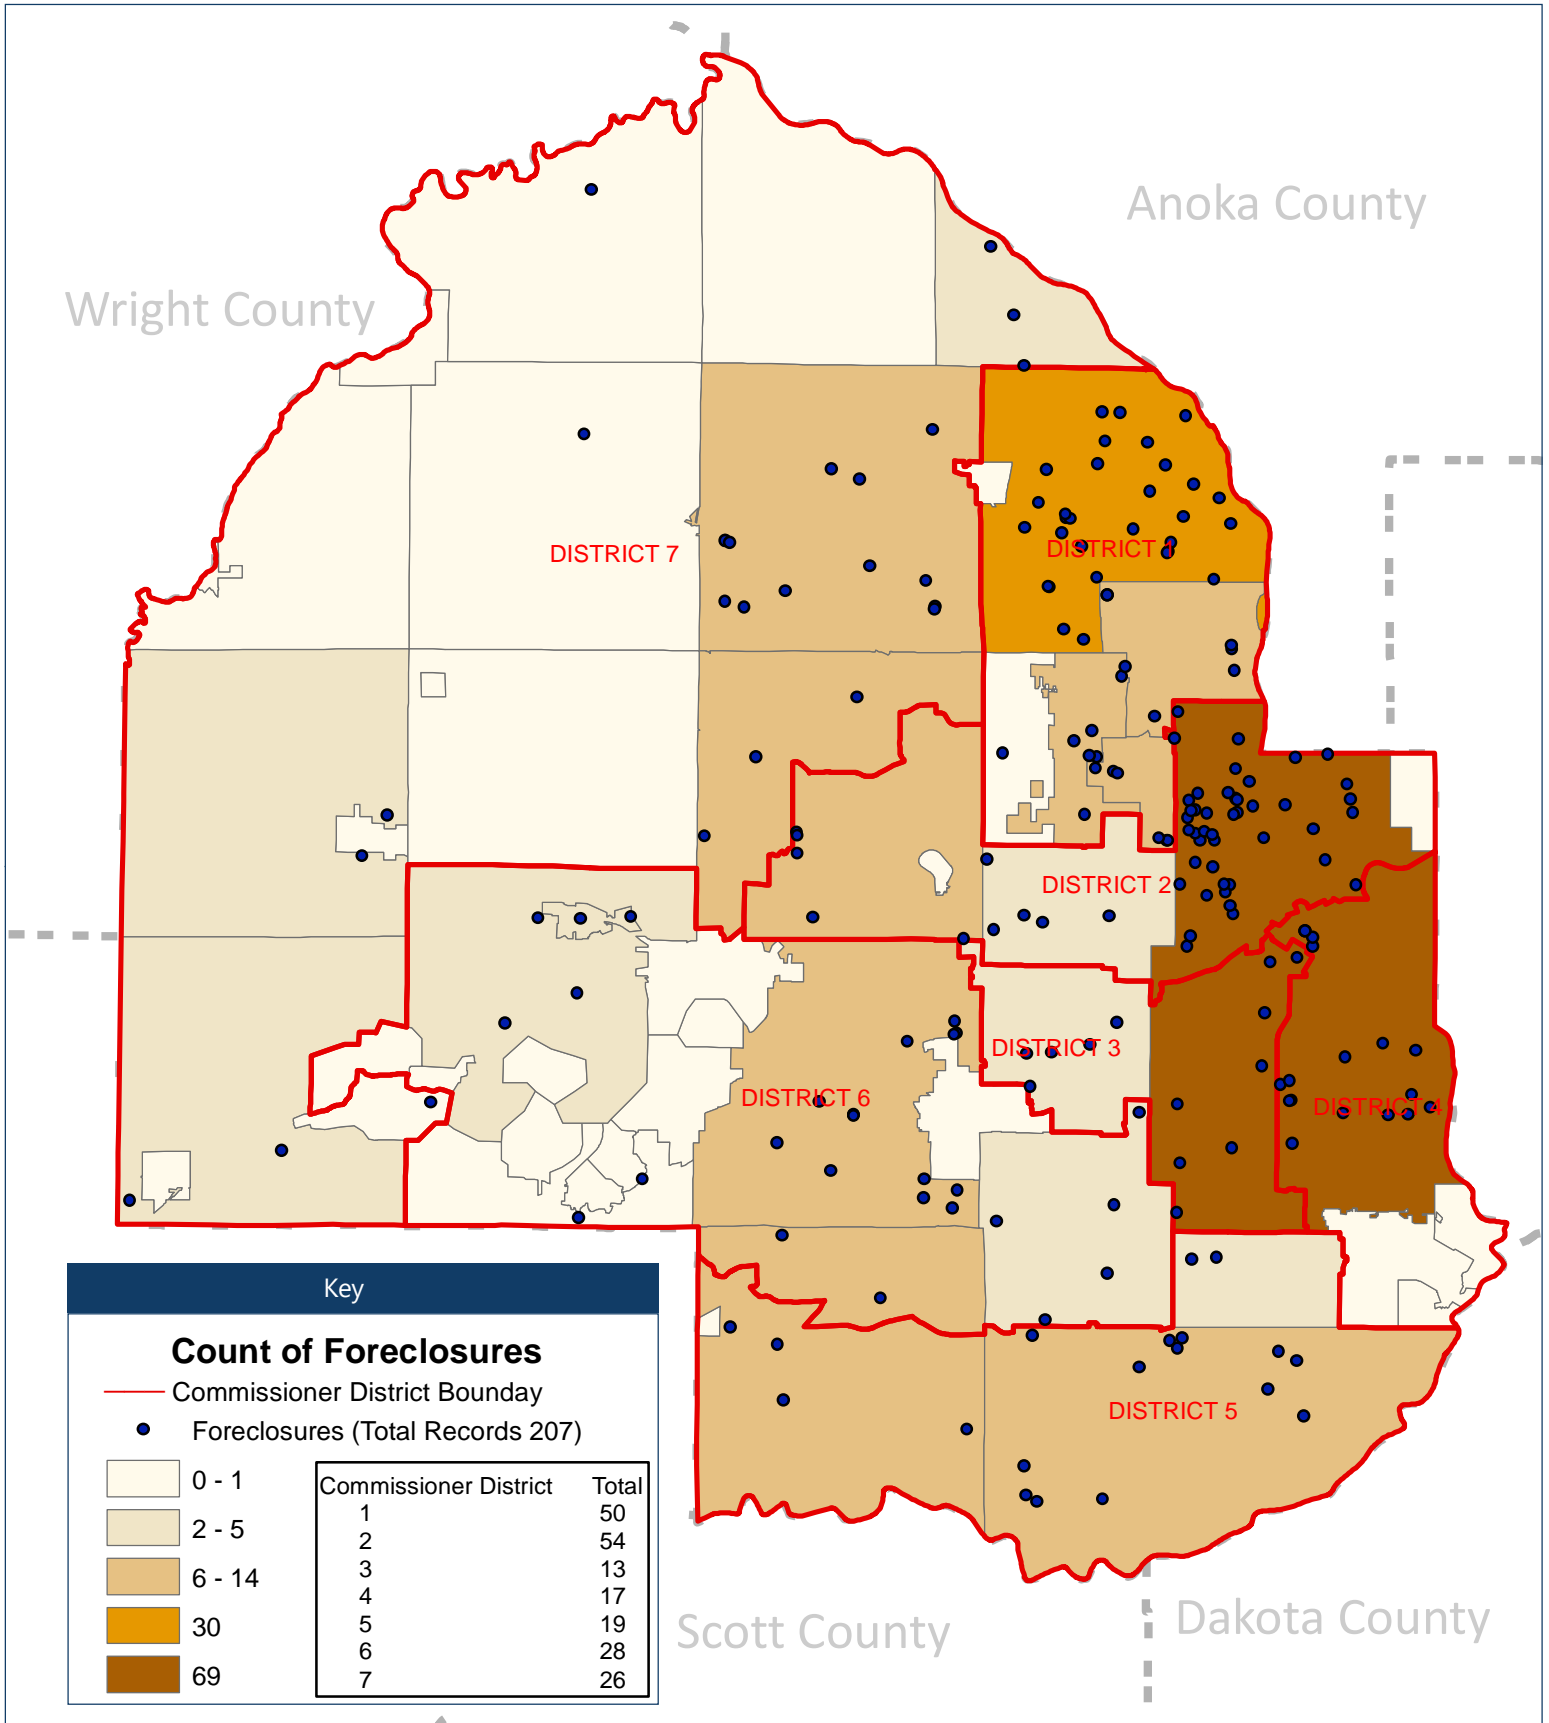

Distribution of Foreclosures

January - September 2020 Hennepin County Survey Division

HENNEPIN COUNTY
MINNESOTA

Disclaimer: This map (i) is furnished "AS IS" with no representation as to completeness or accuracy; (ii) is furnished with no warranty of any kind; and (iii) is not suitable for legal, engineering or surveying purposes. Hennepin County shall not be liable for any damage, injury or loss resulting from this map. Total Records 207. Successfully Geocoded 207.

Publication date: 10/9/2020 Datasources: Hennepin Cty Sheriff September 2020 Sales Extract,