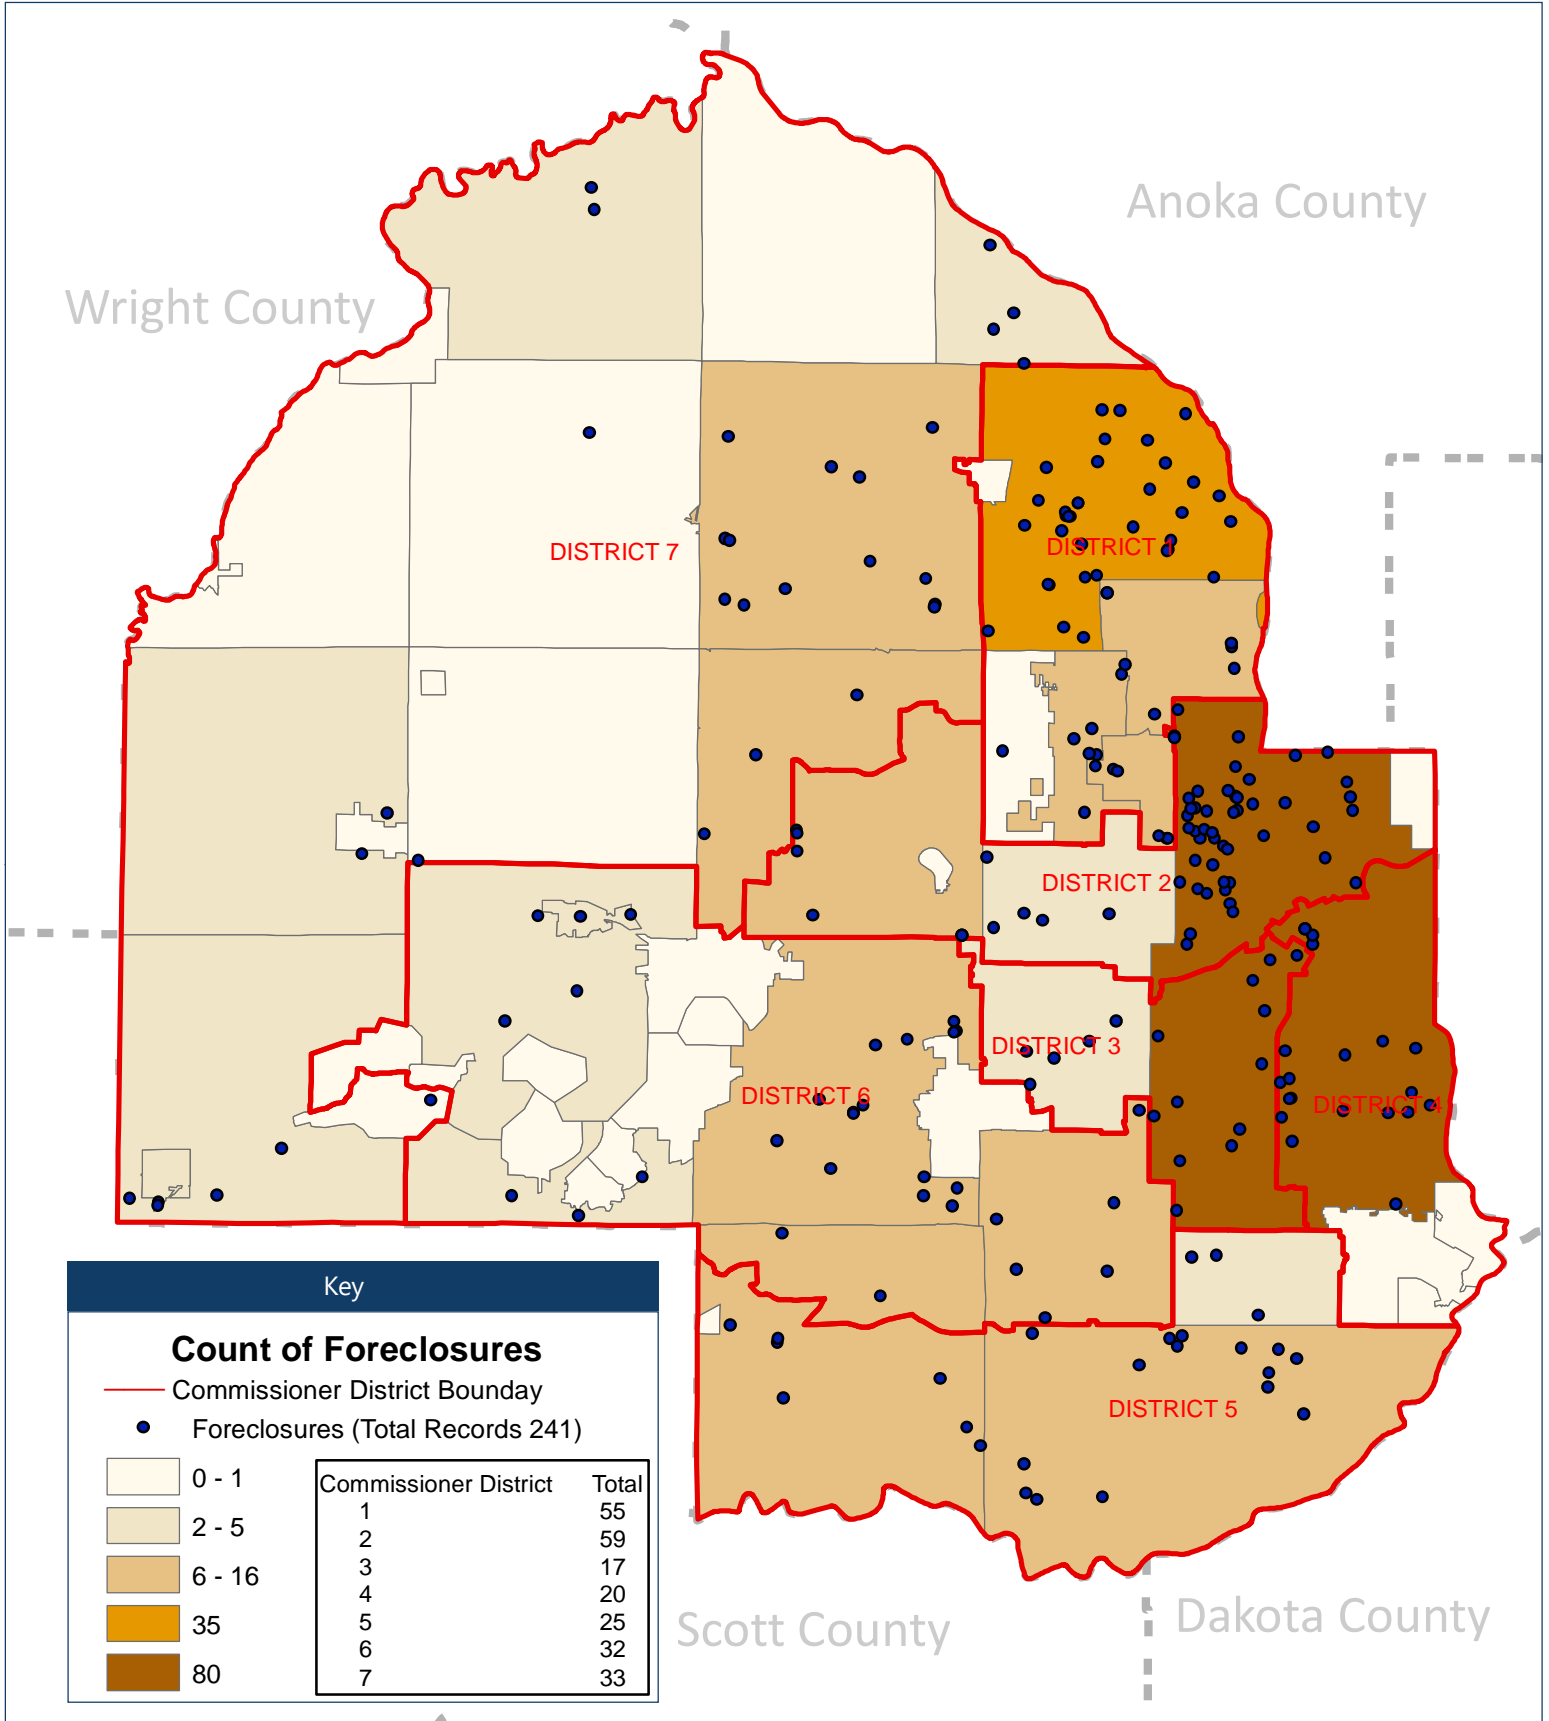

# Distribution of Foreclosures

January - December 2020 Hennepin County Survey Division

HENNEPIN COUNTY  
MINNESOTA

**Disclaimer:** This map (i) is furnished "AS IS" with no representation as to completeness or accuracy; (ii) is furnished with no warranty of any kind; and (iii) is not suitable for legal, engineering or surveying purposes. Hennepin County shall not be liable for any damage, injury or loss resulting from this map. Total Records 241. Successfully Geocoded 241.  
Publication date: 1/7/2021 Datasources: Hennepin Cty Sheriff December 2020 Sales Extract,