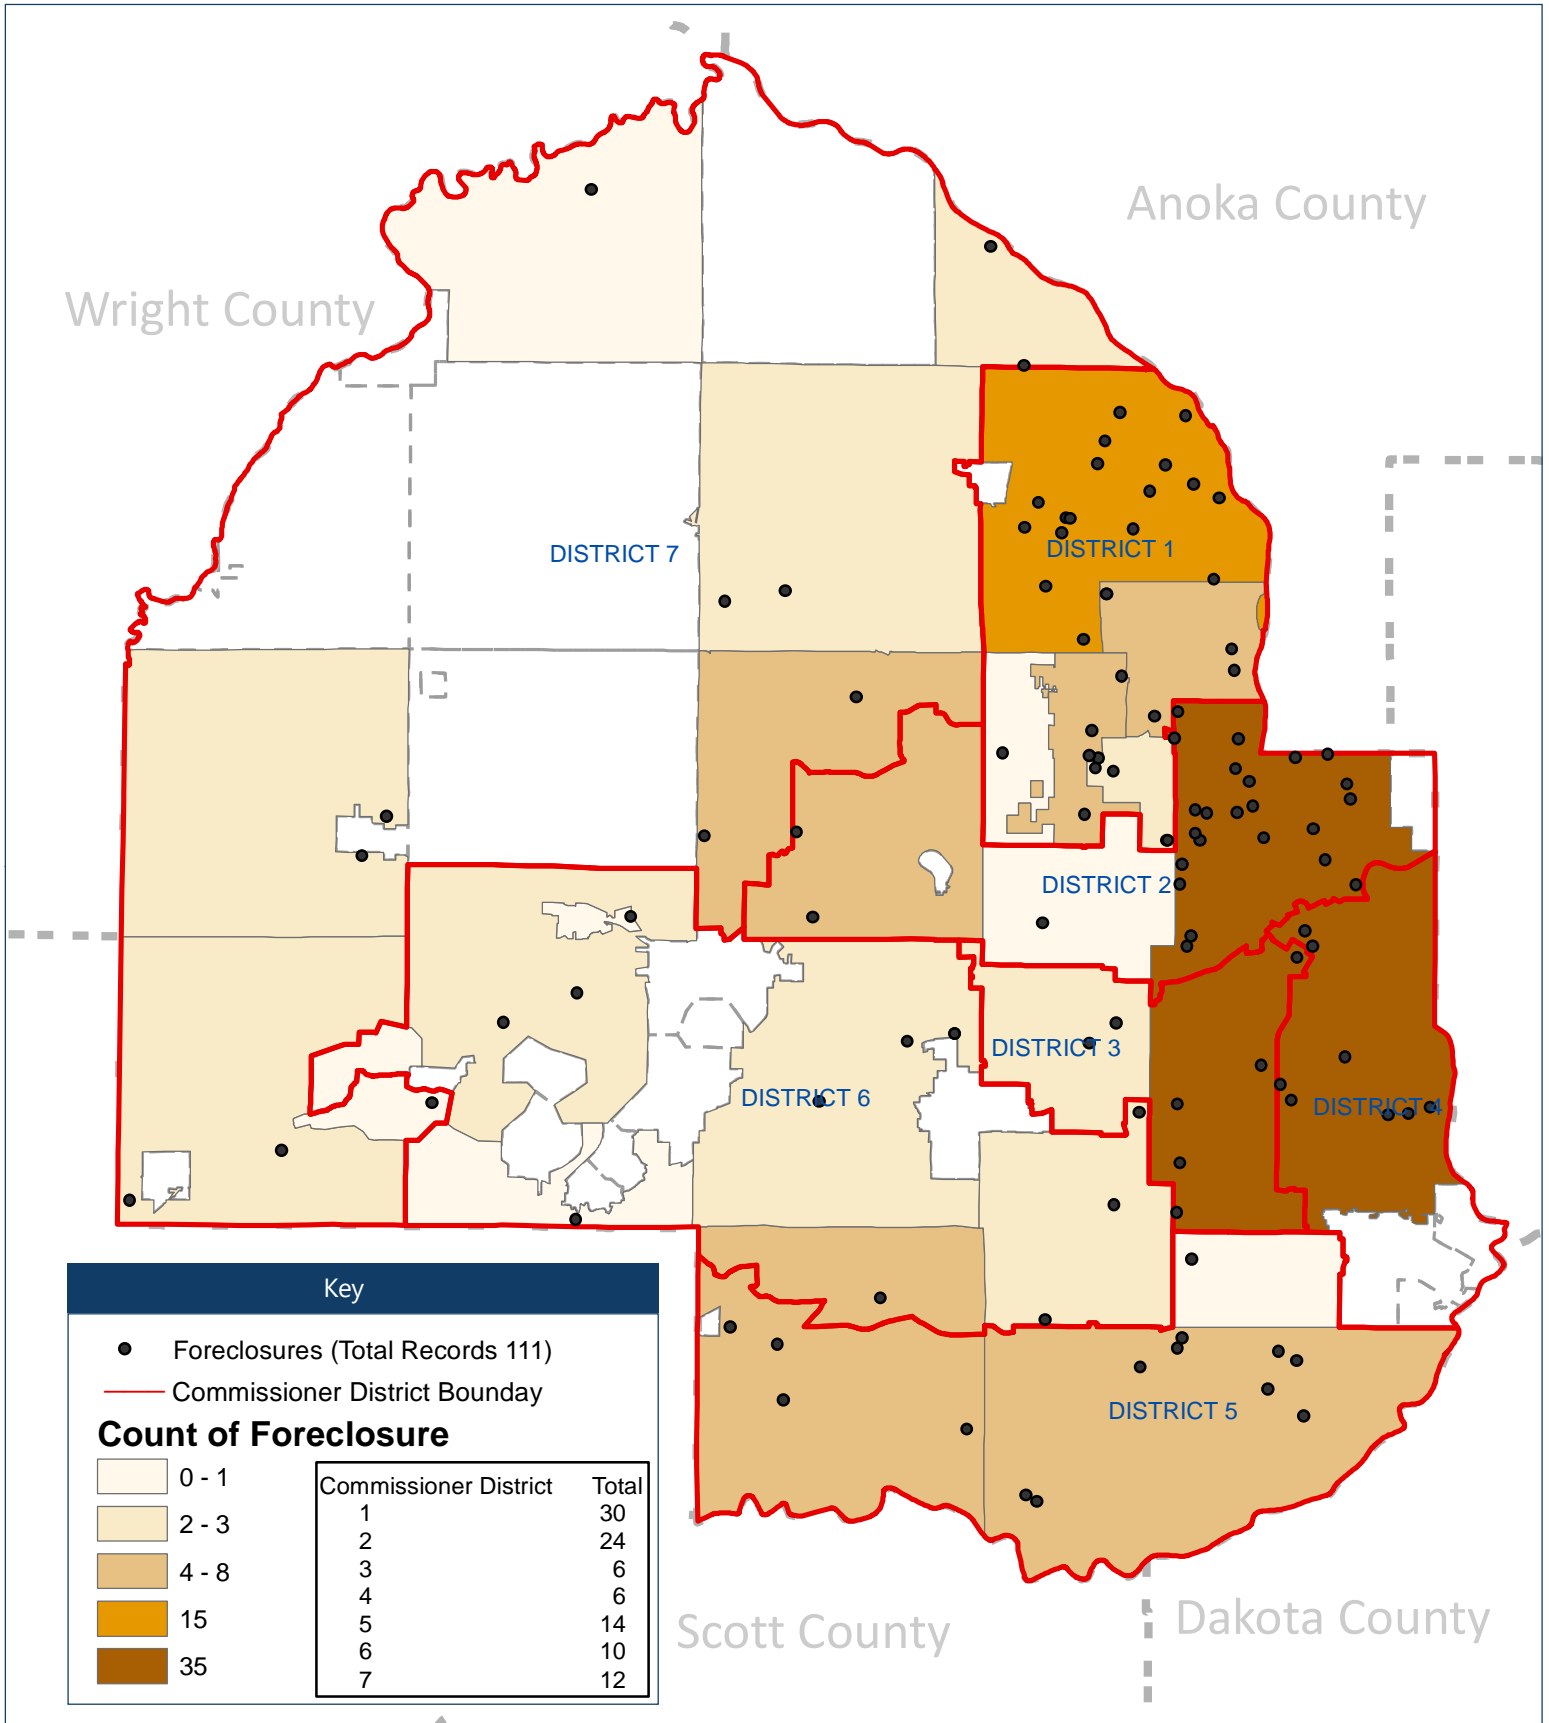

# Distribution of Foreclosures

January - April 2020 Hennepin County Survey Division

HENNEPIN COUNTY  
MINNESOTA

**Disclaimer:** This map (i) is furnished "AS IS" with no representation as to completeness or accuracy; (ii) is furnished with no warranty of any kind; and (iii) is not suitable for legal, engineering or surveying purposes. Hennepin County shall not be liable for any damage, injury or loss resulting from this map. Total Records 500. Successfully Geocoded 500.  
 Publication date: 4/17/2020 Datasources: Hennepin Cty Sheriff April 2020 Sales Extract,