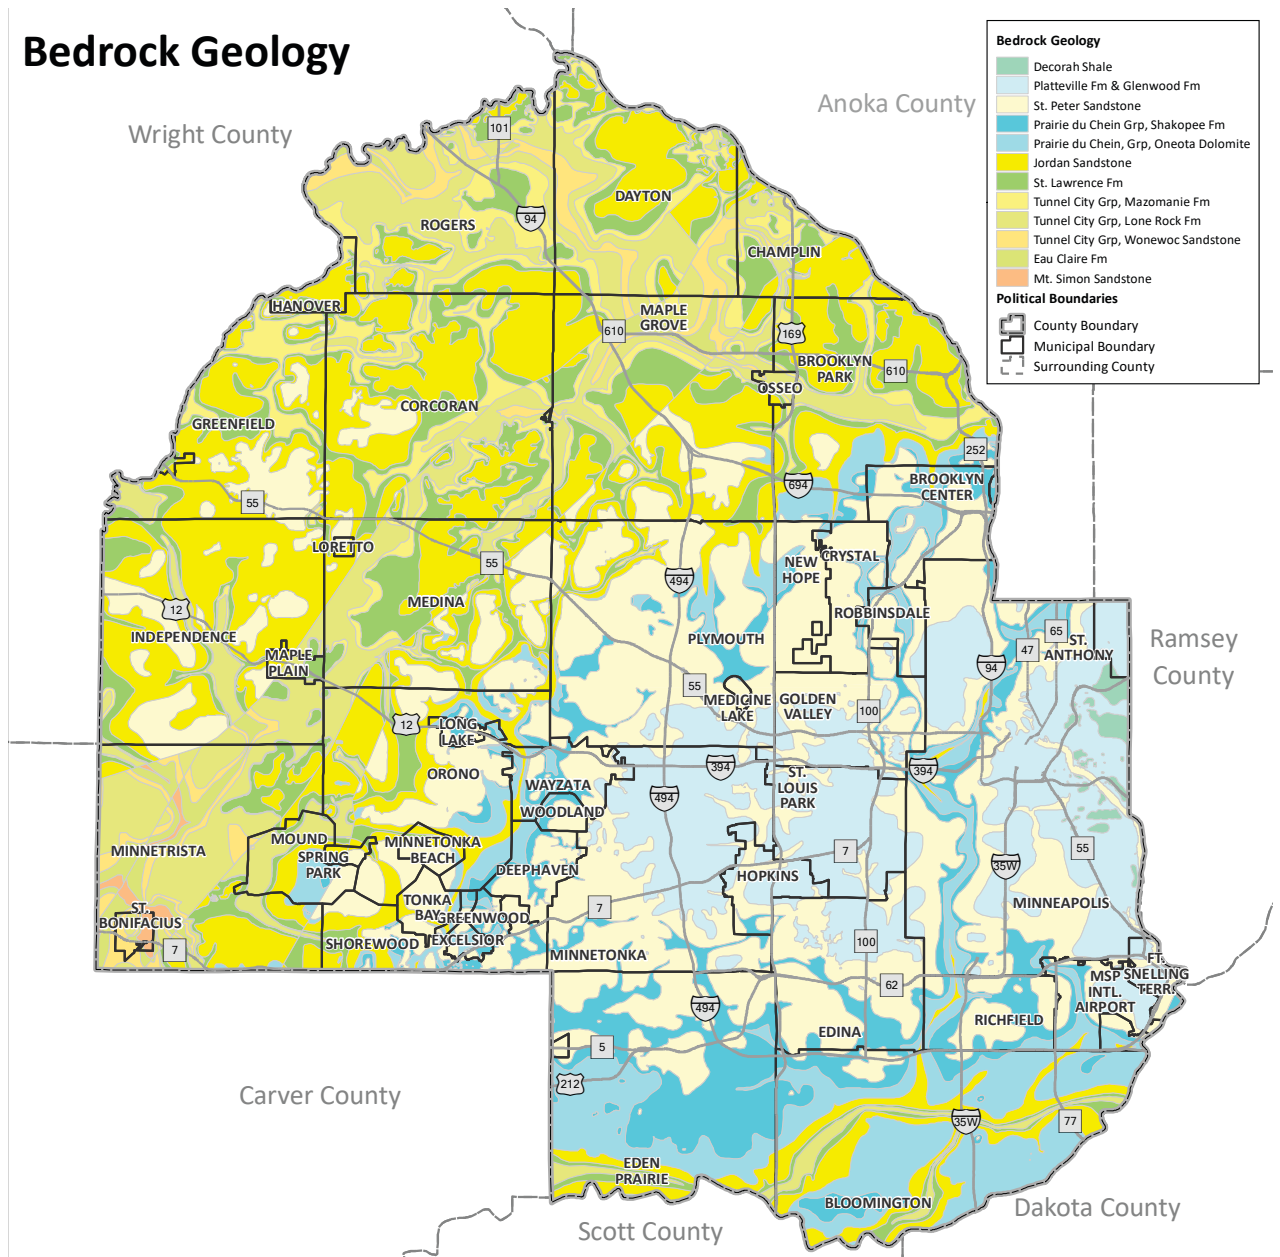

Figure 17-1: Bedrock Geology

Map scale is 1:285,000

Disclaimer: This map (i) is furnished "AS IS" with no representation as to completeness or accuracy; (ii) is furnished with no warranty of any kind; and (iii) is not suitable for legal, engineering or surveying purposes. Hennepin County shall not be liable for any damage, injury or loss resulting from this map.

Data Sources: Hennepin County, MN Geological Survey

Hennepin County
Emergency Management