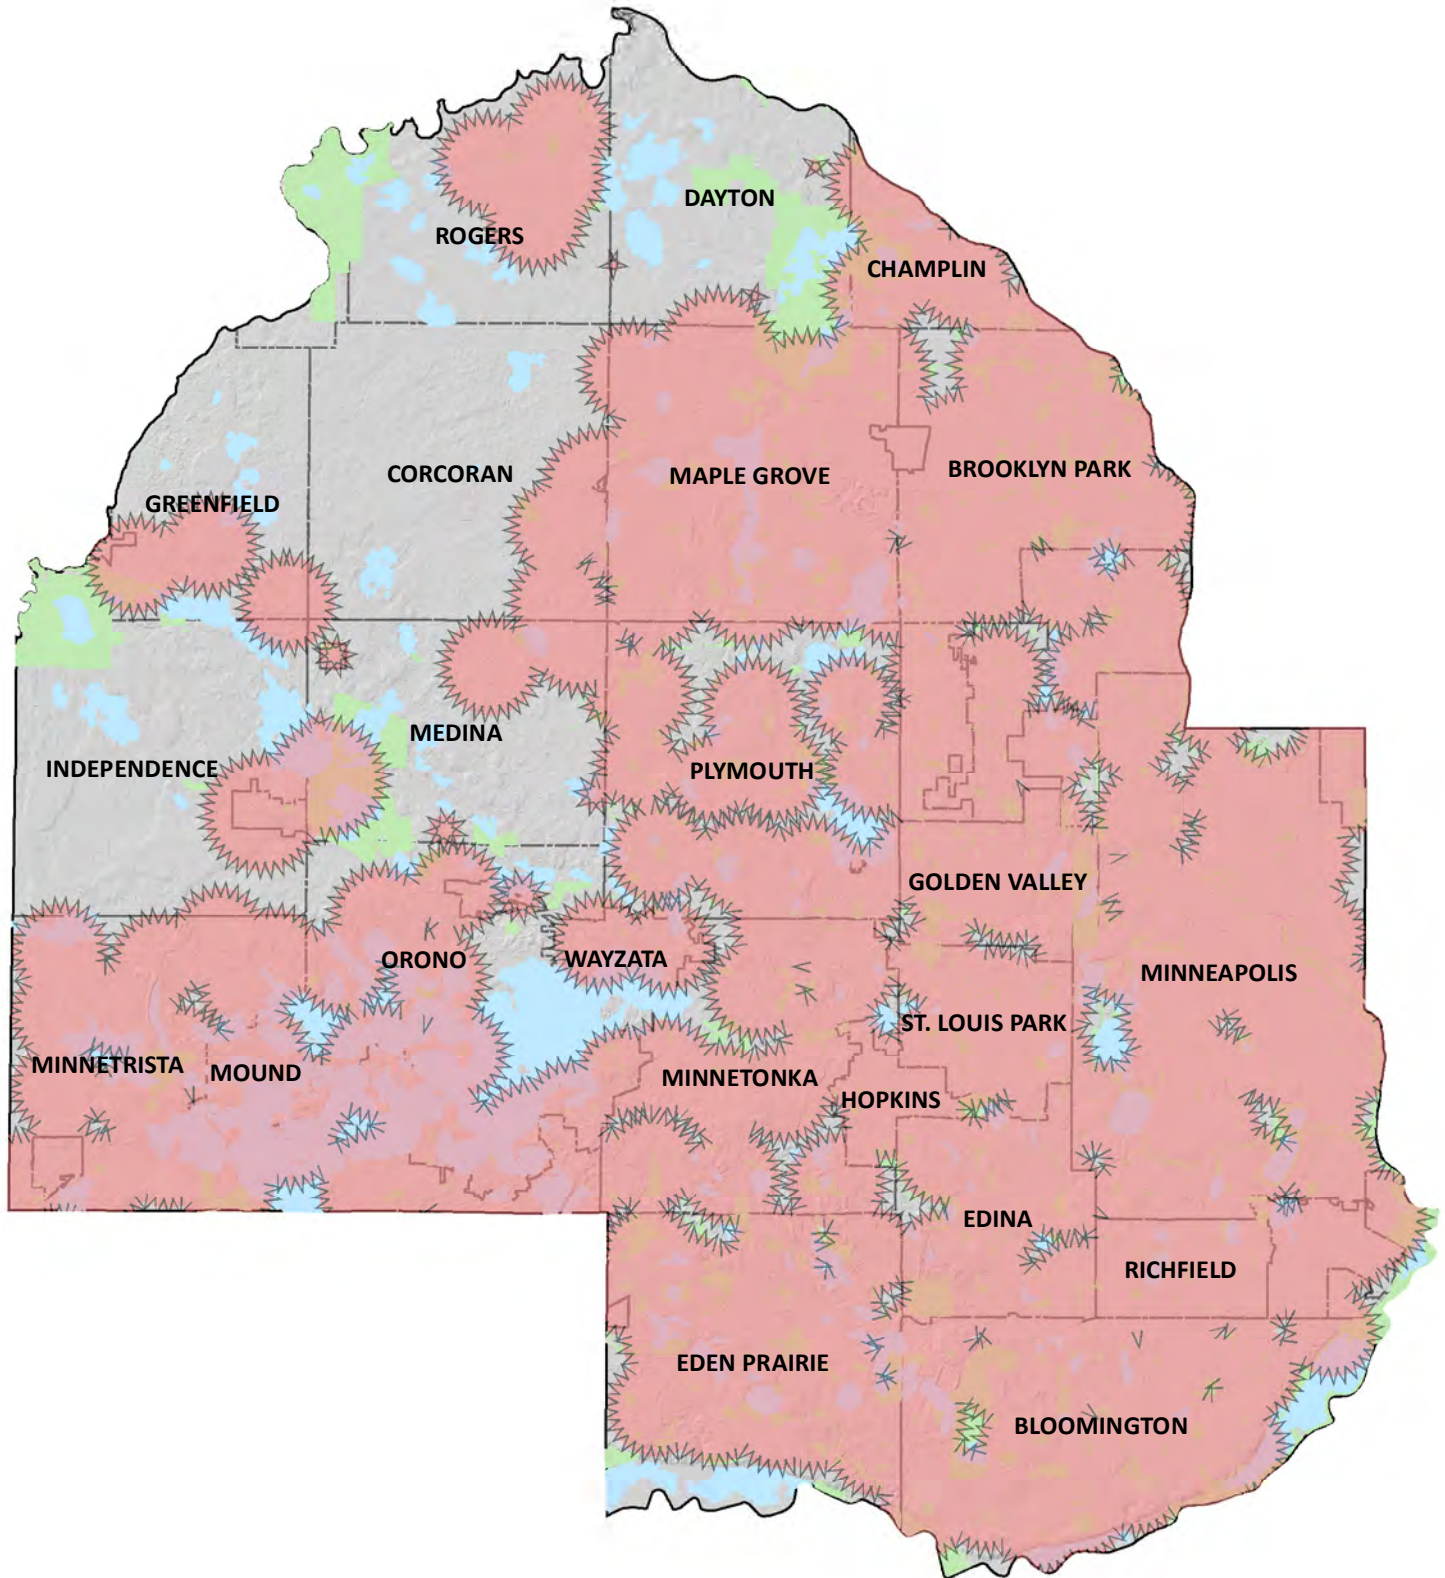

# 2013 HENNEPIN COUNTY OUTDOOR SIREN COVERAGE

Outdoor warning sirens are intended to warn individuals who are outdoors. Only county-owned sirens are shown. Adjacent counties may own sirens that depict coverage in Hennepin County. For more information, please contact the adjacent counties.

Map created by the Hennepin County Emergency Management Department on May 23, 2013. Hennepin County makes no warranty, representation, or guarantee as to the content, accuracy, timeliness, or completeness of any of the information provided herein.