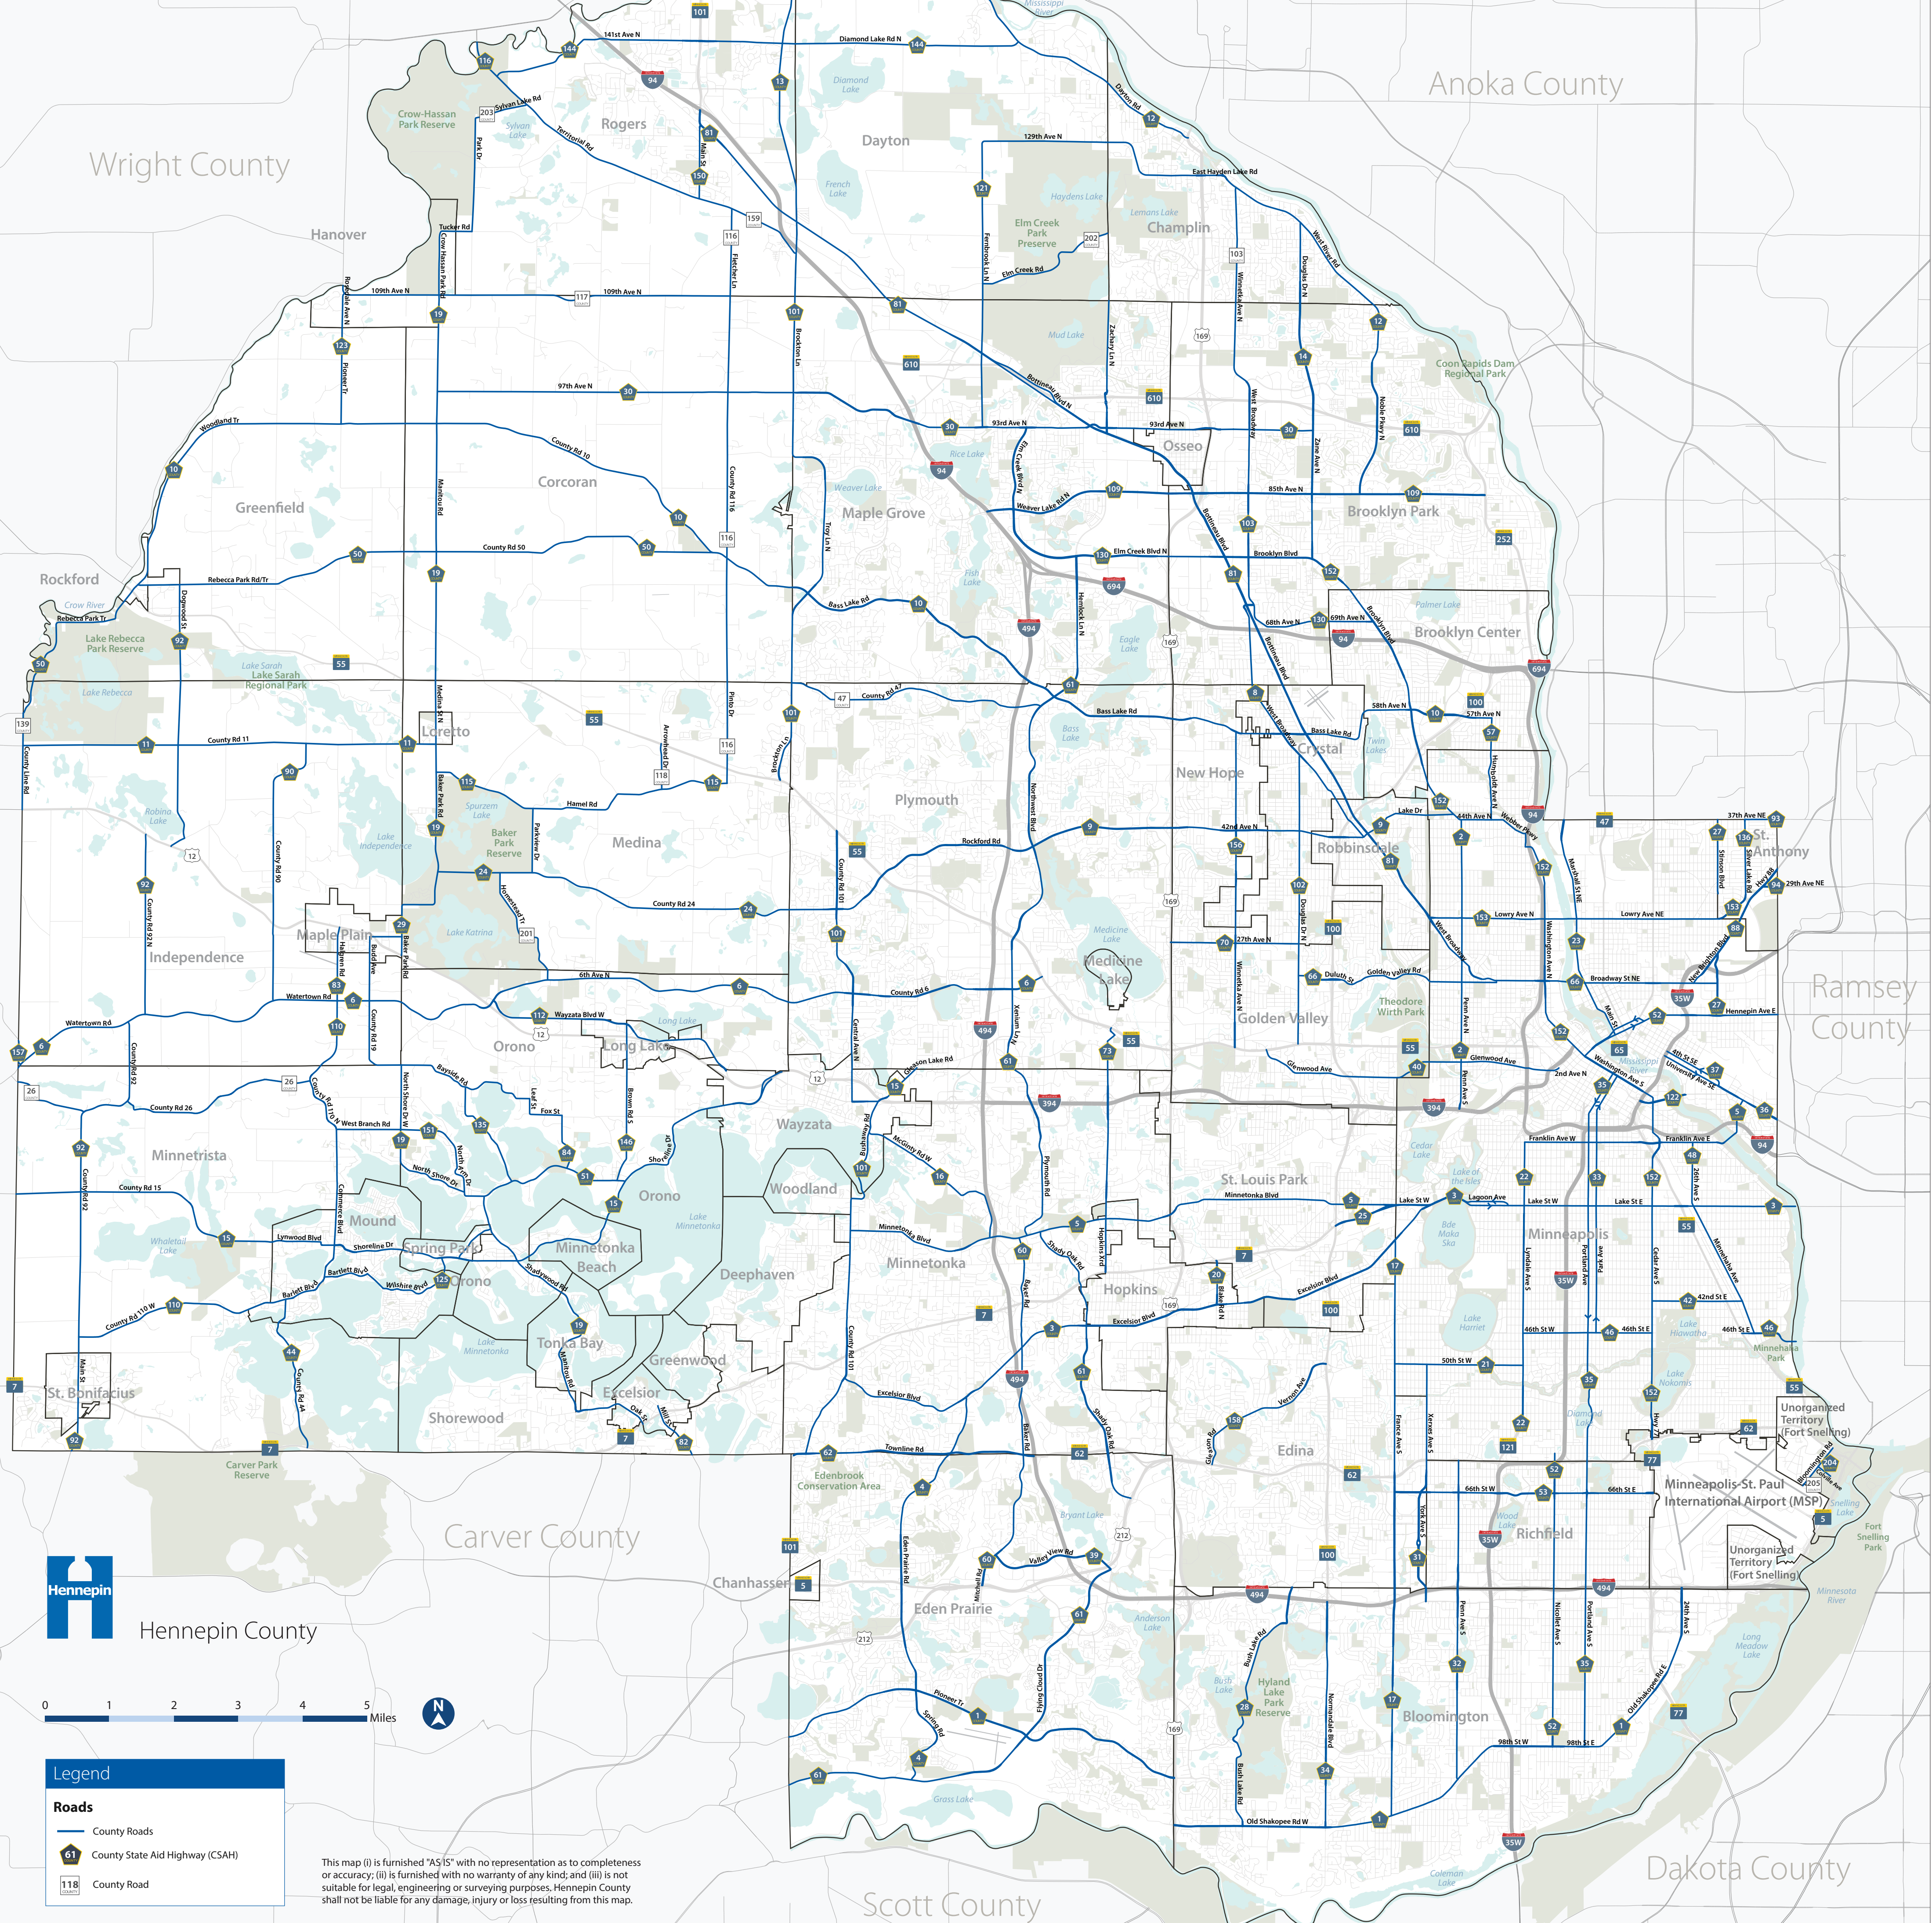

Hennepin County road network

The Hennepin County road network consists of more than 2,200 lane miles and reaches across the county. Our roads are connectors; they are used for taking kids to school, getting to the office, and delivering goods. They are an important resource for providing emergency services. In Hennepin County, more than 2.1 billion miles are traveled on county roads annually.

Hennepin
Hennepin County

0 1 2 3 4 5 Miles

Legend	
	County Roads
	County State Aid Highway (CSAH)
	County Road