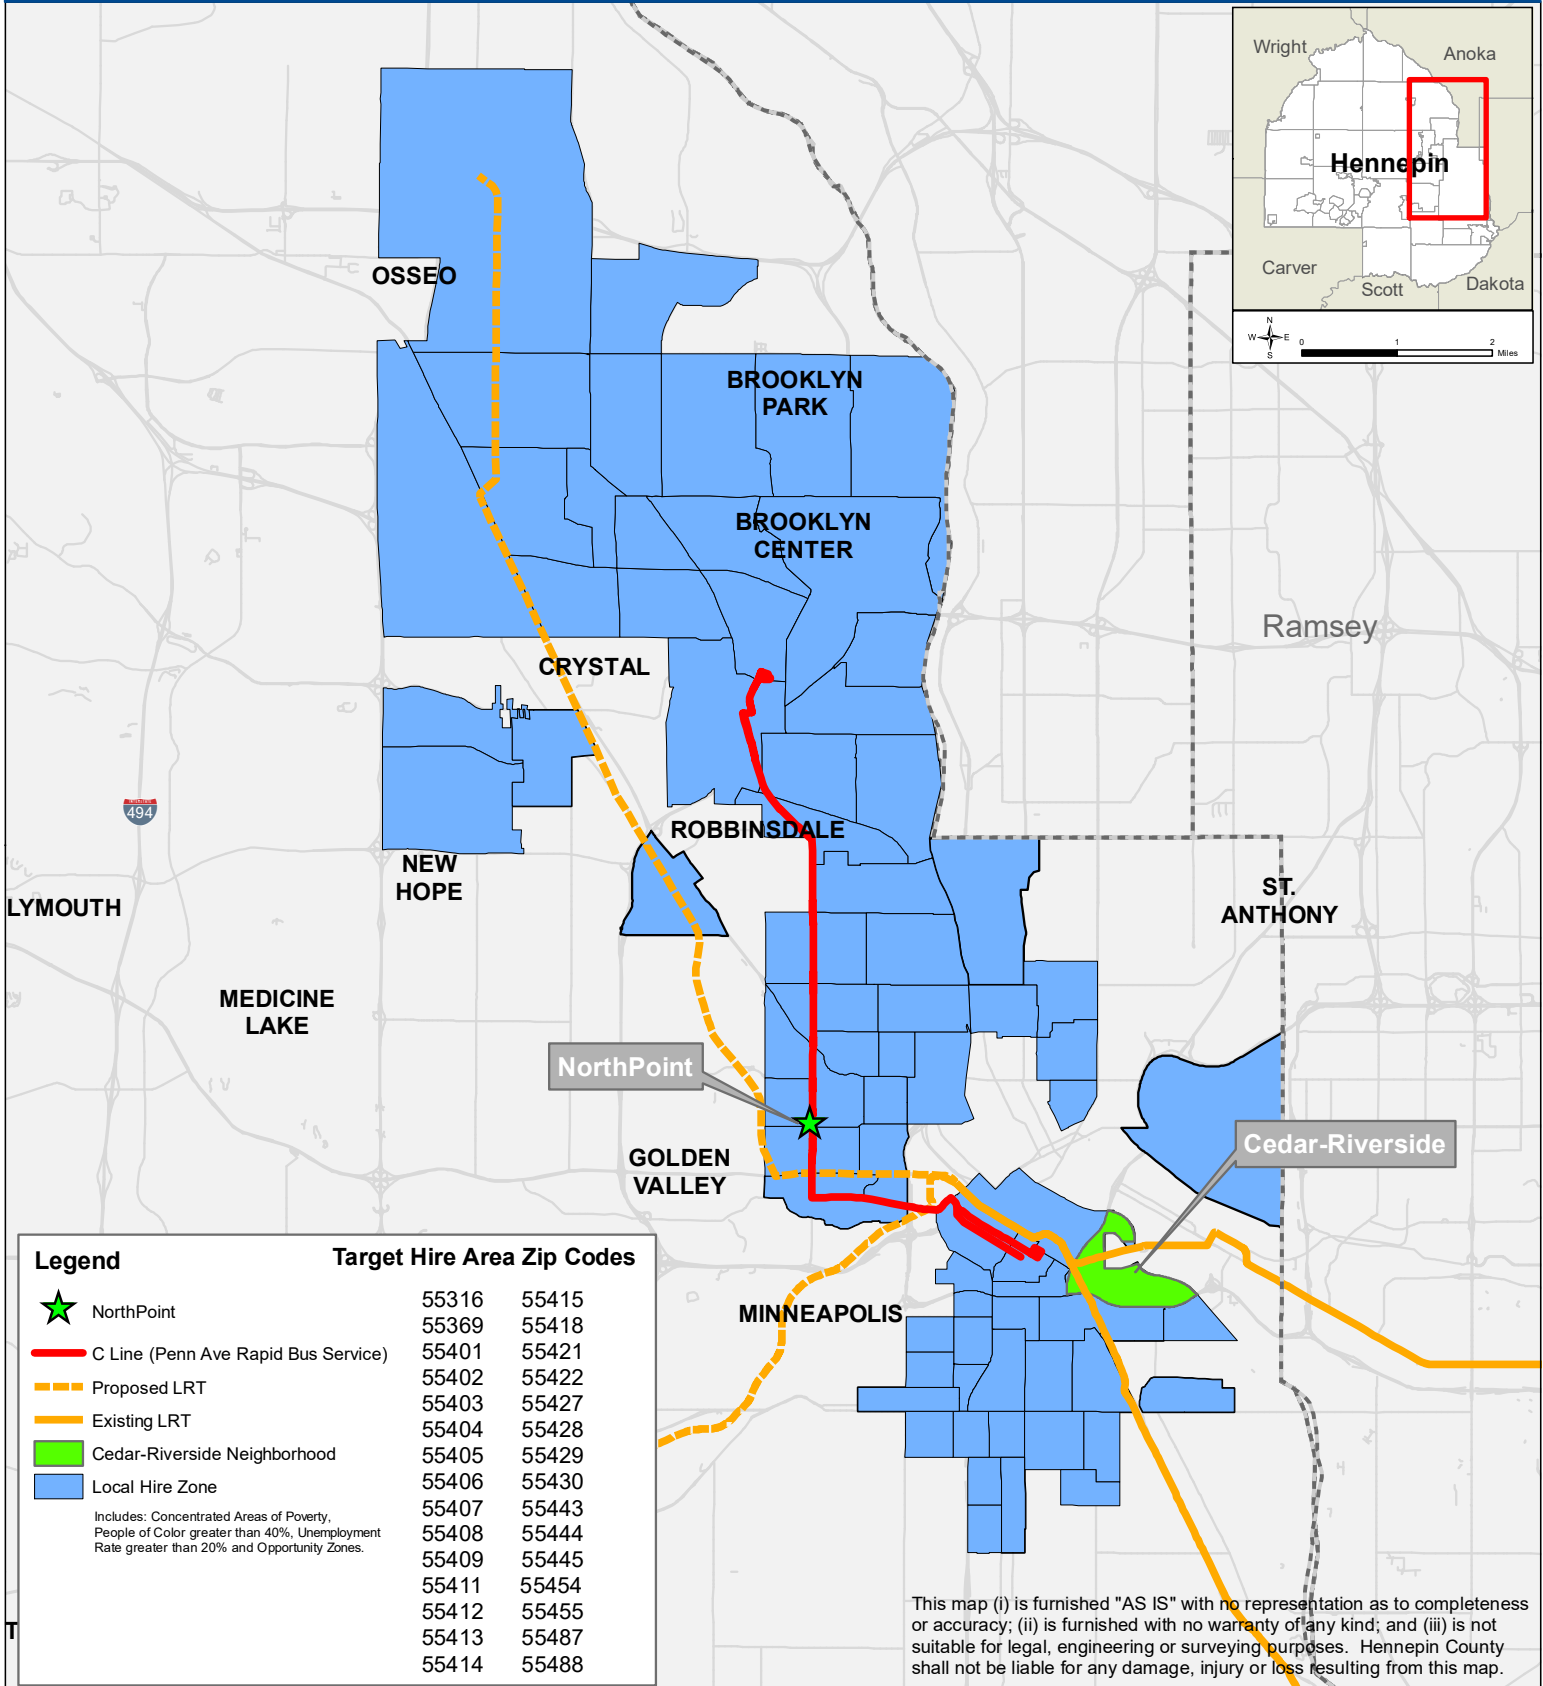

WEP 2.0 Hennepin Zone

Publication date: 2/4/2019

Data sources: Hennepin County, US Census Bureau, Minnesota American Community Survey (ACS), Metropolitan Council.

People of color and concentrated poverty values were derived from the 2013-2017 American Community Survey (ACS). Unemployment population values were derived from the US Census Bureau.

Opportunity Zones are a new community development program established by congress in the Tax Cut and Jobs Act of 2017 to encourage long term investment in low income and urban communities nationwide.