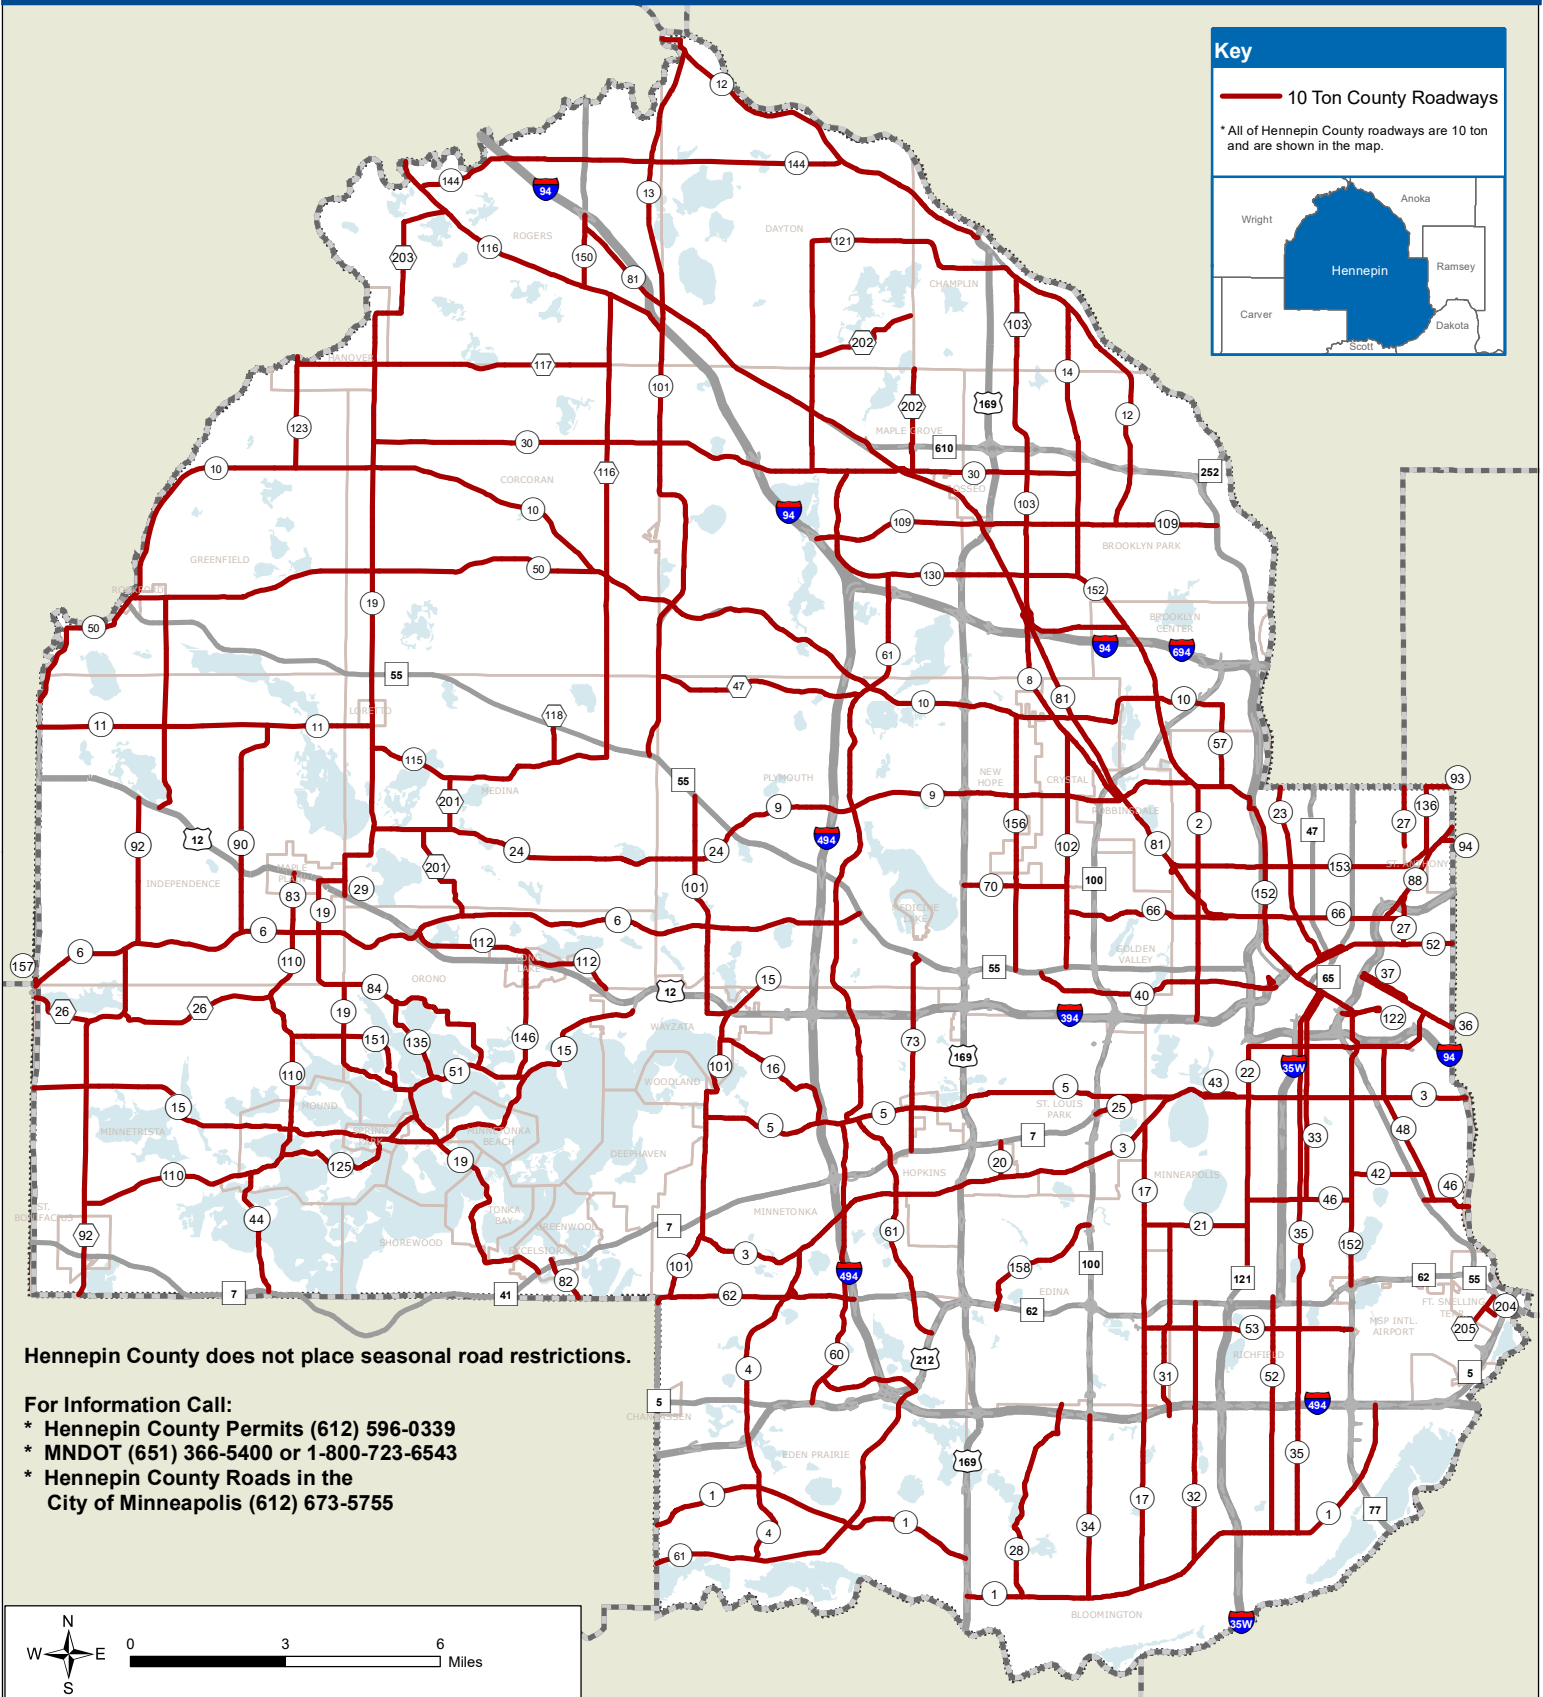

Key

 10 Ton County Roadways

* All of Hennepin County roadways are 10 ton and are shown in the map.

Hennepin County does not place seasonal road restrictions.

For Information Call:

- * Hennepin County Permits (612) 596-0339
- * MNDOT (651) 366-5400 or 1-800-723-6543
- * Hennepin County Roads in the City of Minneapolis (612) 673-5755

This map has been created for informational purposes only and is not considered a legally recorded map or document. Hennepin County makes no warranty, representation, or guarantee as to the content, accuracy, timeliness, or completeness of any of the information provided herein.