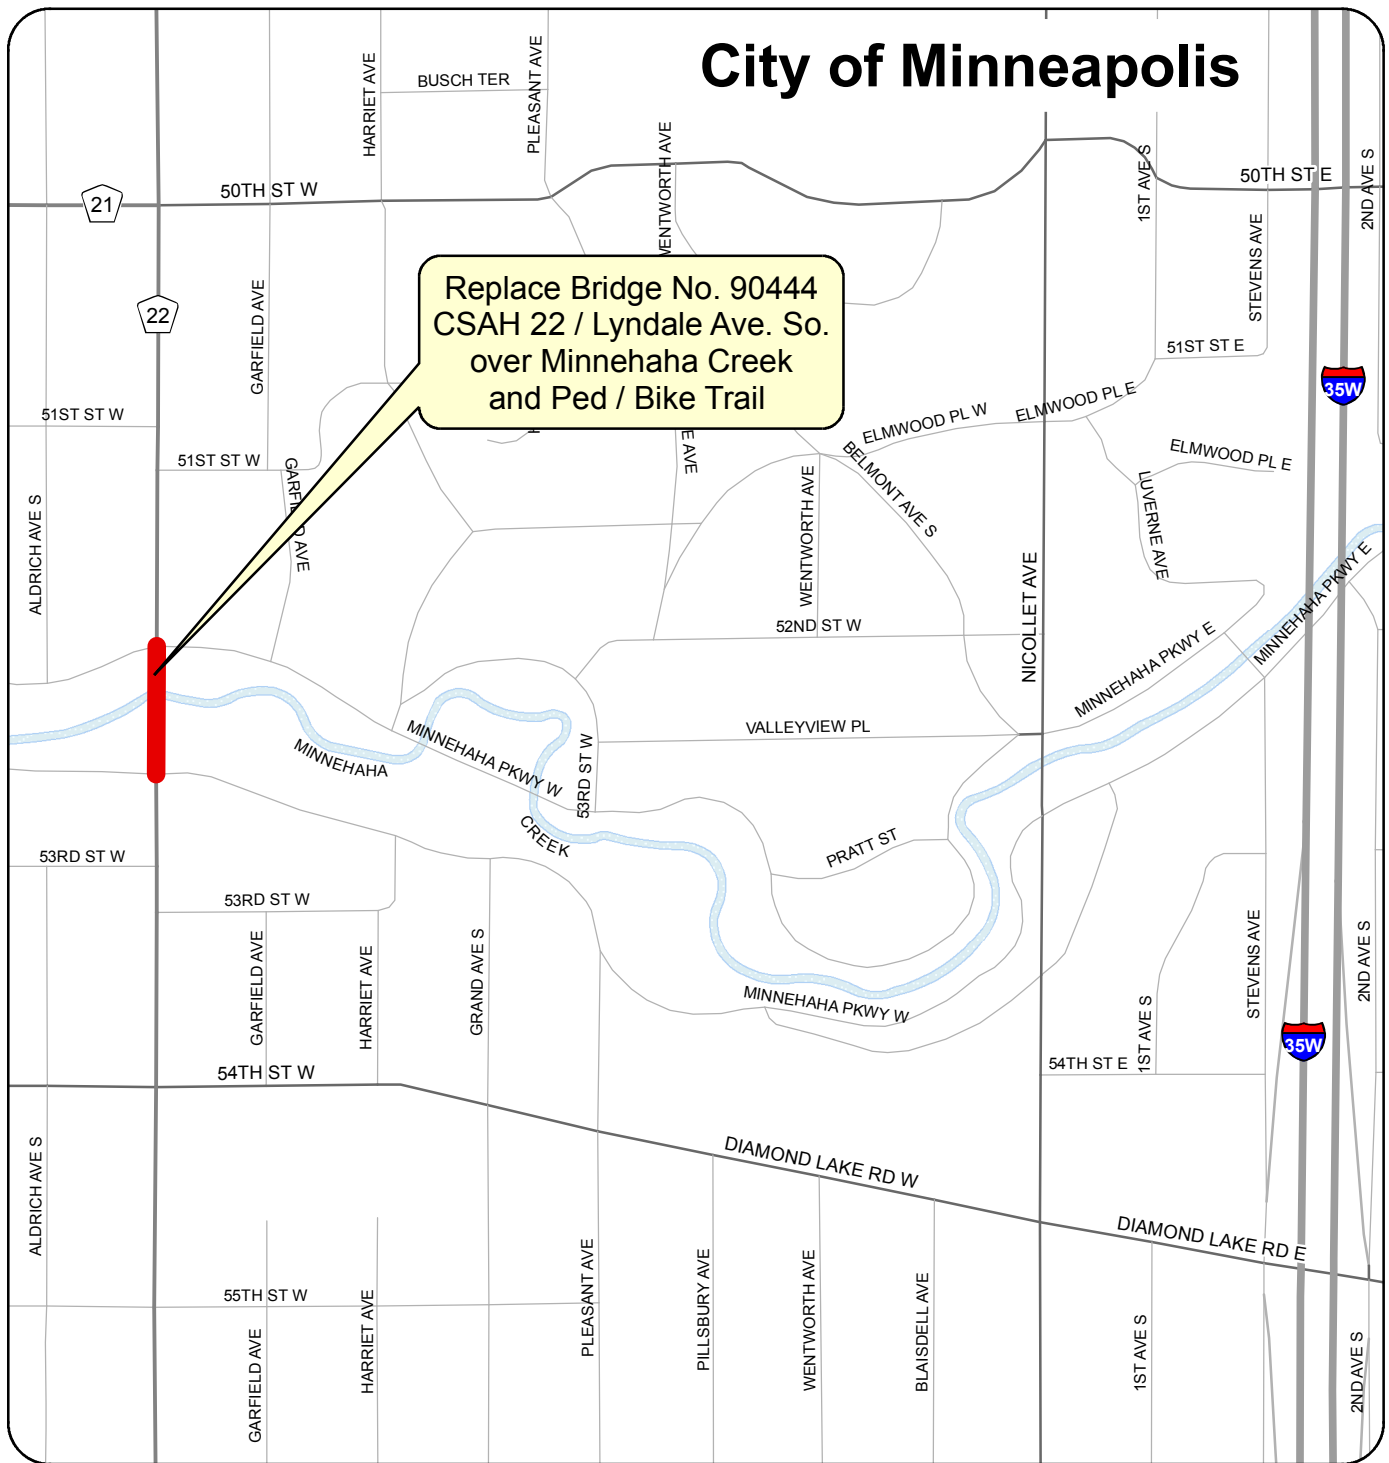

City of Minneapolis

Project Location Map

S.P. 27-622-03

CSAH 22 C.P. 0403

Located in the City of Minneapolis
Hennepin County, Minnesota