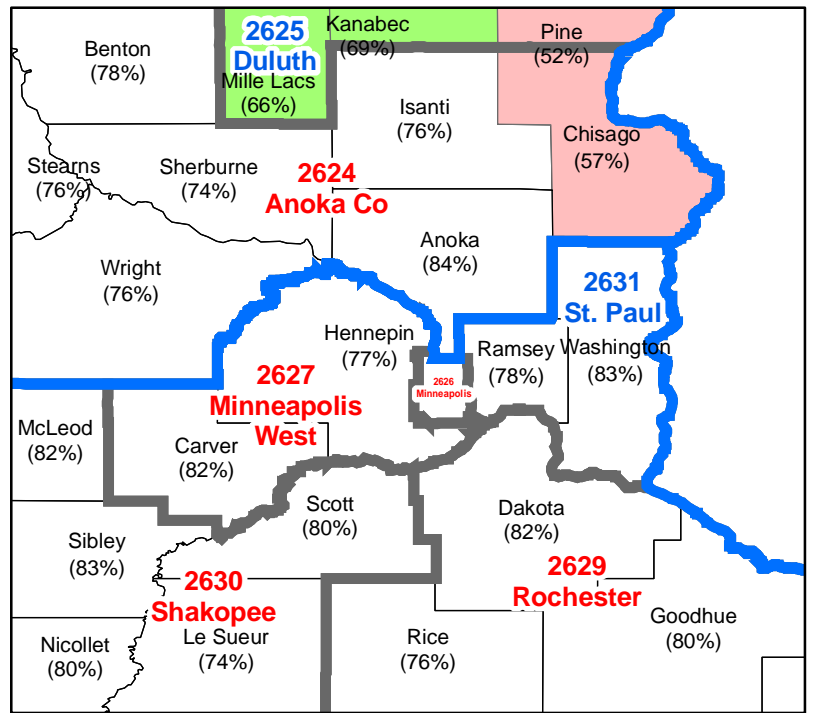

Census 2000 Final Response Rates Minnesota

Legend

- Early Local Census Office (ELCO)
- Local Census Office (LCO)

Response Rates by County

- < 40%
- 41% - 50%
- 51% - 60%
- 61% - 70%
- > 70%

March 2008 - Geographic Support Staff