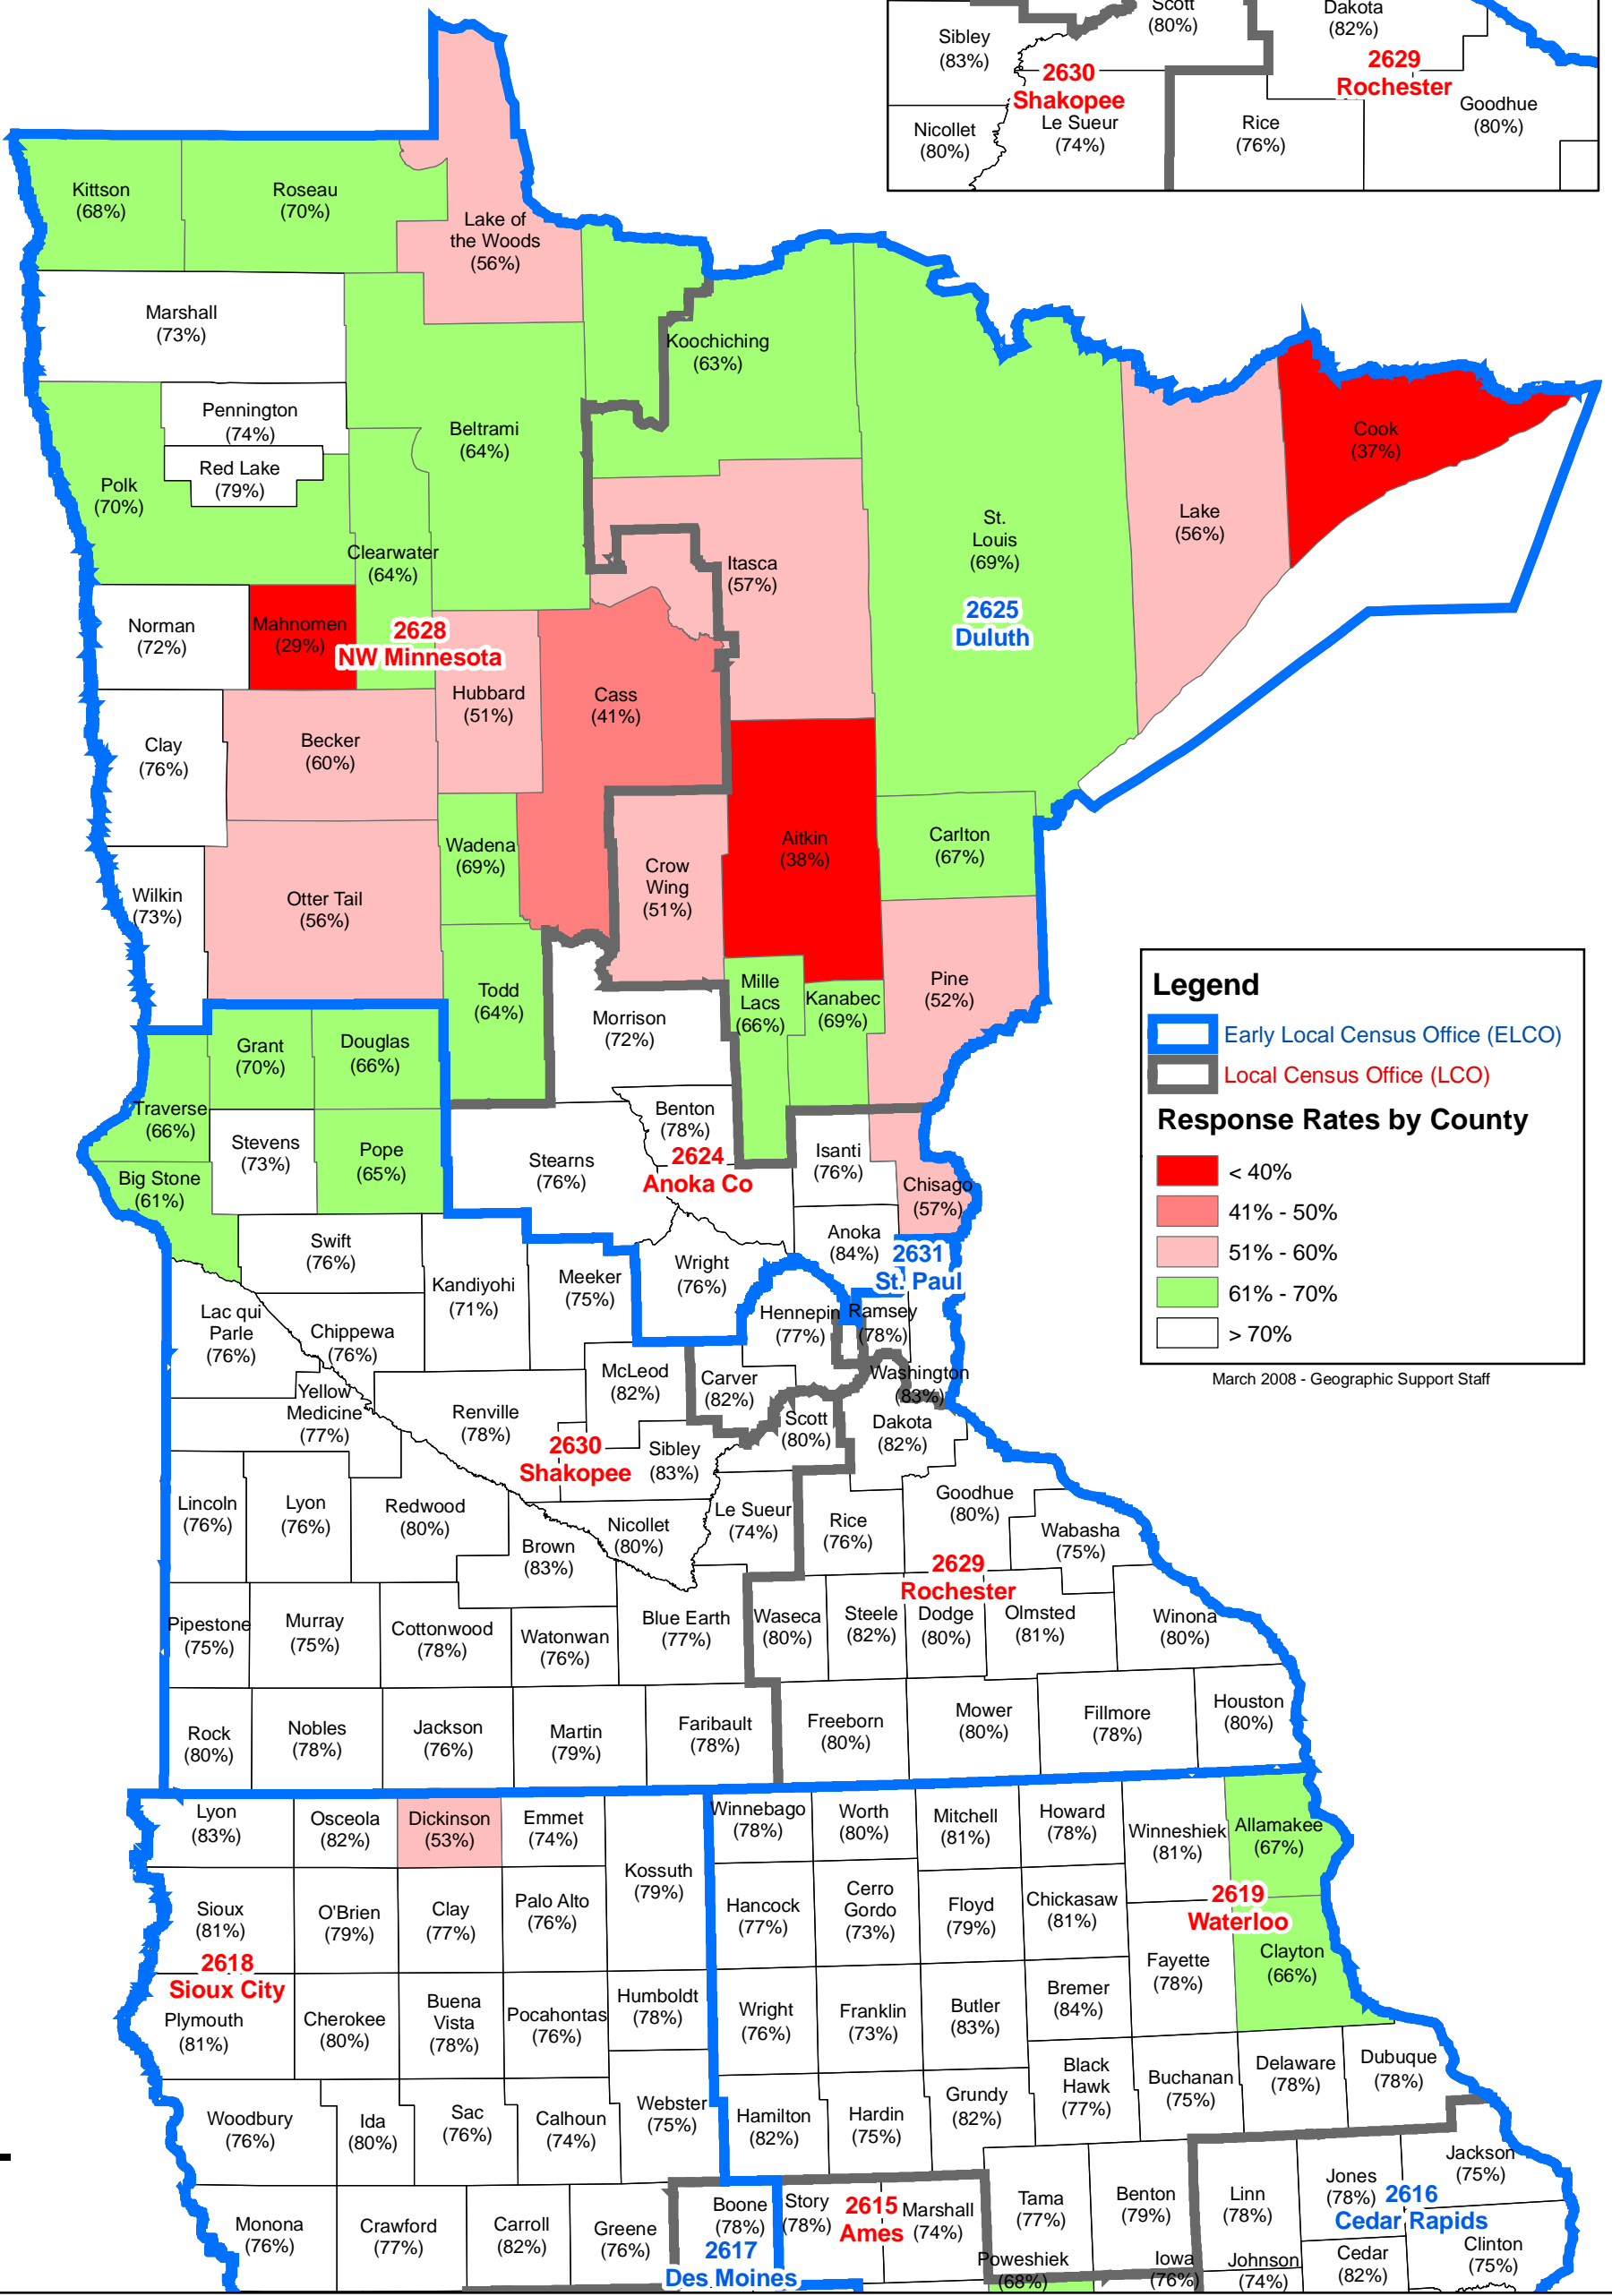

Census 2000 Final Response Rates Minnesota

Legend

- Early Local Census Office (ELCO)
- Local Census Office (LCO)

Response Rates by County

- < 40%
- 41% - 50%
- 51% - 60%
- 61% - 70%
- > 70%

March 2008 - Geographic Support Staff