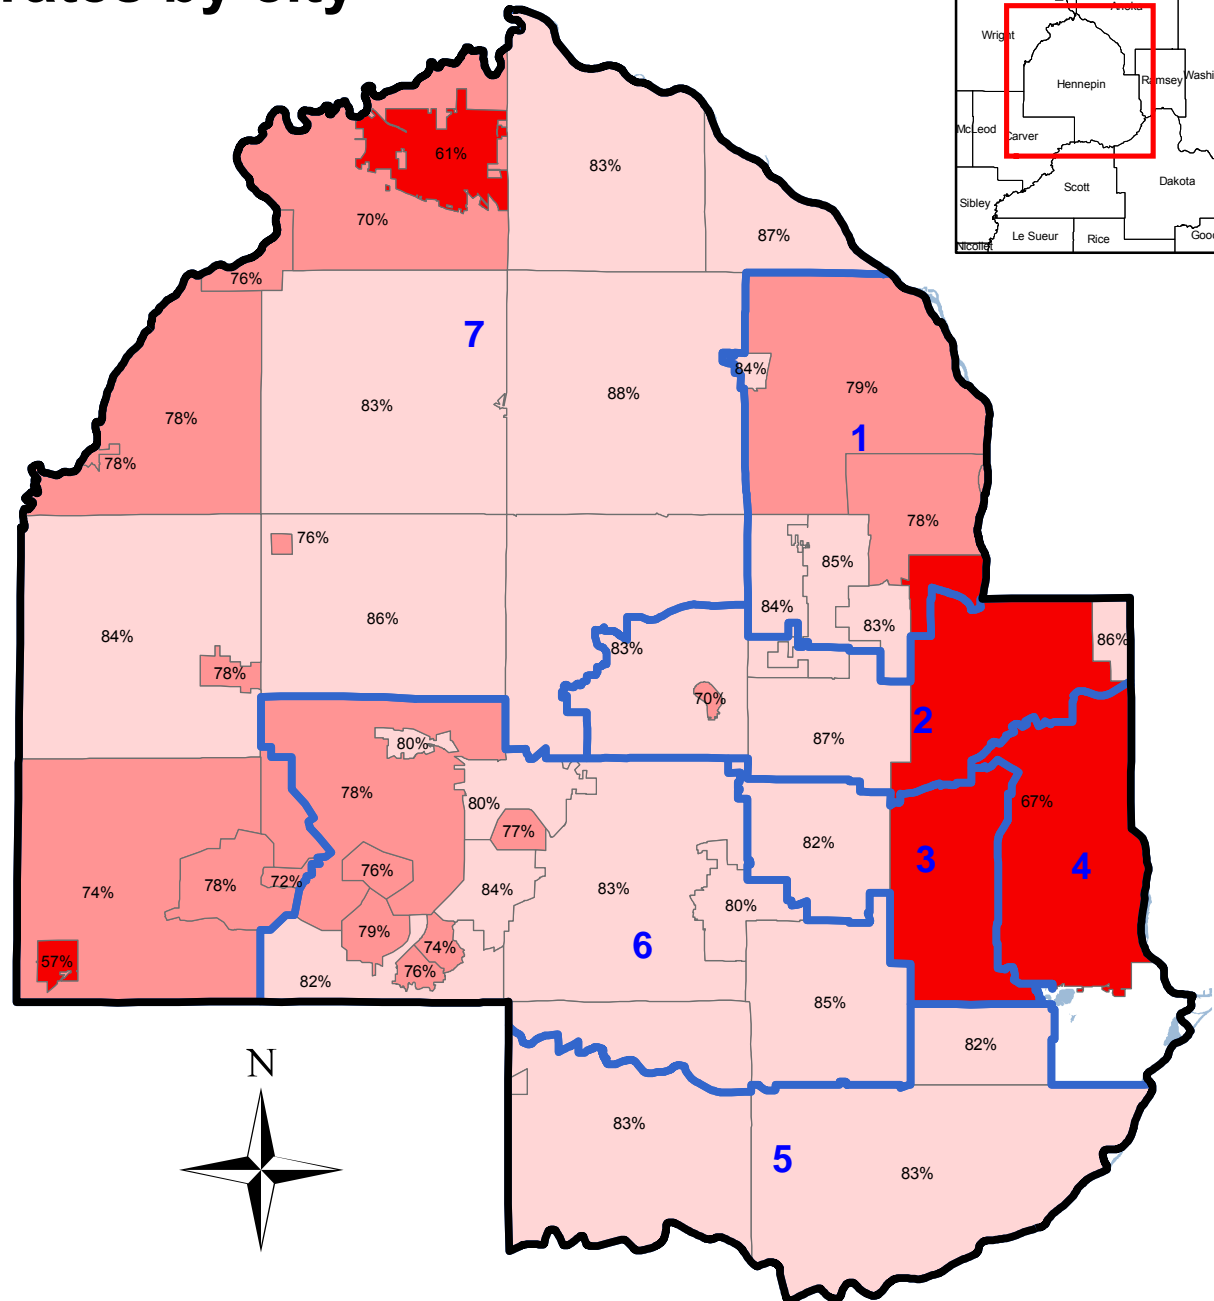

# Census 2000 response rates by city Hennepin County

## Legend

 Hennepin County Districts

## Census 2000 response rate by city

-  57% - 70%
-  71% - 80%
-  81% - 88%

-  District 1 - Mike Opat
-  District 2 - Mark Stenglein
-  District 3 - Gail Dorfman
-  District 4 - Peter McLaughlin
-  District 5 - Randy Johnson
-  District 6 - Jan Callison
-  District 7 - Jeff Johnson
-  Municipal Boundary

This map was created 10/21/2008 by Research, Planning, and Development Department at Hennepin County.

This map has been created for informational purposes only and is not considered a legally recorded map or document. Hennepin County makes no warranty, representation, or guarantee as to the content, accuracy, timeliness, or completeness of any of the information provided herein.