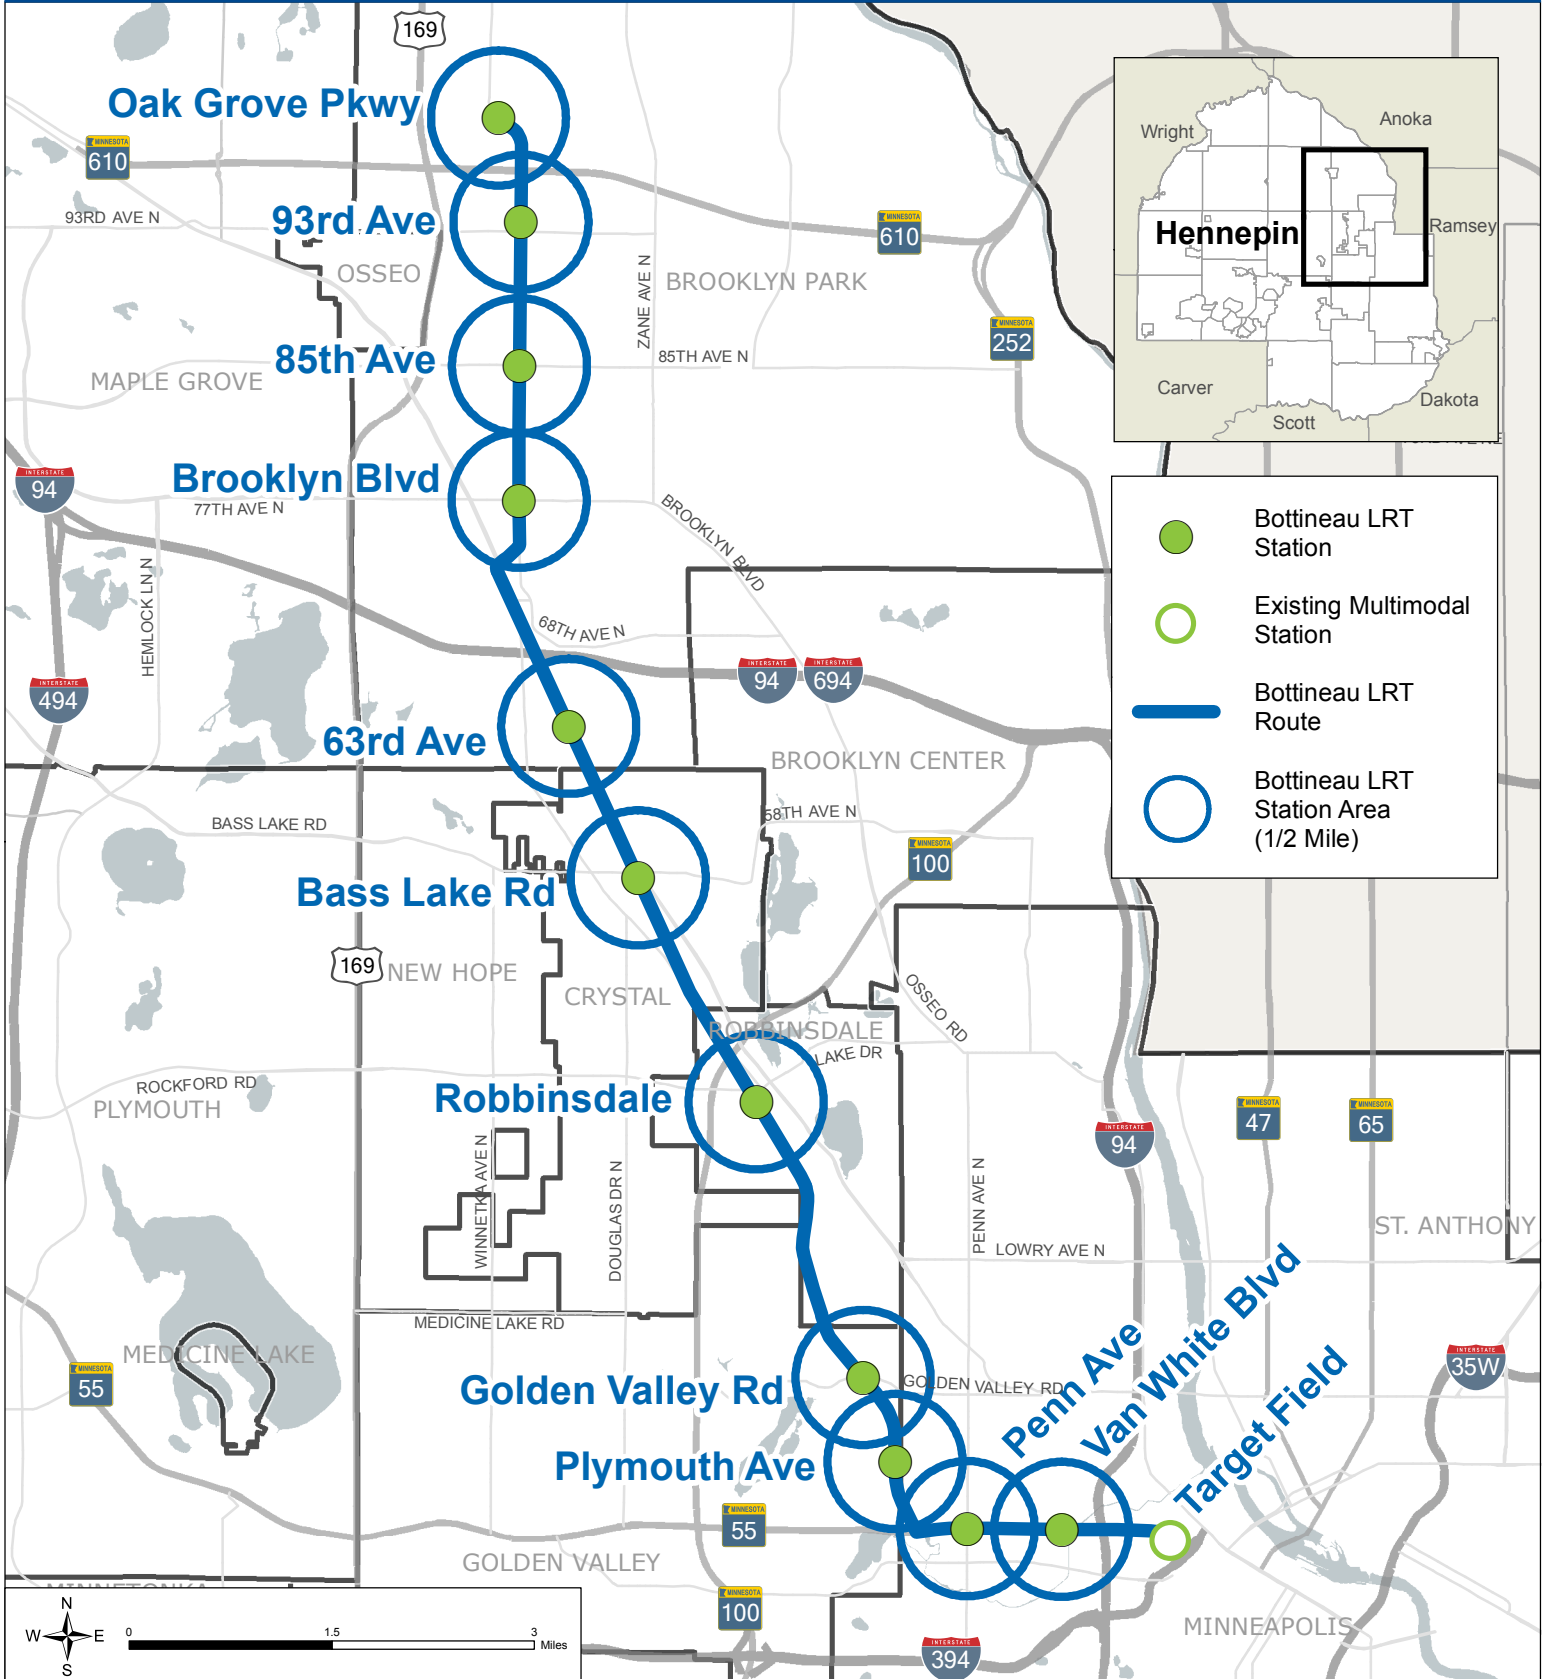

Bottineau LRT

Blue Line Extension

This map (i) is furnished "AS IS" with no representation as to completeness or accuracy; (ii) is furnished with no warranty of any kind; and (iii) is not suitable for legal, engineering or surveying purposes. Hennepin County shall not be liable for any damage, injury or loss resulting from this map.

Publication date: 10/14/2014

Data source: Hennepin County

Hennepin County Public Works